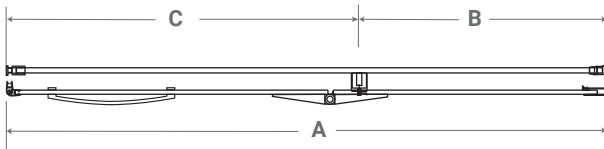

ACRITEC

DOORS: SHOWERS & BATHS, ALCOVE DOOR, SINGLE THRESHOLD

CORTEZ - HINGED DOOR

ACRITEC

DOORS: SHOWERS & BATHS, ALCOVE DOOR, SINGLE THRESHOLD

CORTEZ - HINGED DOOR

LH DOOR

*LEFT-HAND CONFIGURATION SHOWN

LEFT-HAND DOOR

PART #	A NOMINAL DIMENSIONS	B FIXED PANEL	C DOOR PANEL	A ACTUAL
51603.S42LH	42"	14"	23 5/8"	39 3/4" - 40 1/8"
51603.S48LH	48"	20"	23 5/8"	45 3/4" - 46 1/8"
51613.S60LH	60"	28"	27 1/2"	57 3/4" - 58 1/8"
51613.S66LH	66"	34"	27 1/2"	63 3/4" - 64 1/8"

*MEASUREMENTS RELATE TO MATCHING SHOWERBASE SIZES AT ROUGH IN STAGE (PRE-FINISHING)

REV. 4/ 25/ 2018

*Drawings are not to scale

*All measurements are ±1/4"

In keeping with our policy of continuing improvement, Acritec industries Corp. reserves the right to change product specifications without notice.

ACRITEC

DOORS: SHOWERS & BATHS, ALCOVE DOOR, SINGLE THRESHOLD

CORTEZ - HINGED DOOR

RH DOOR

*RIGHT-HAND CONFIGURATION SHOWN

RIGHT-HAND DOOR

PART #	A NOMINAL DIMENSIONS	D FIXED PANEL	C DOOR PANEL	A ACTUAL
51606.S42RH	42"	14"	23 5/8"	39 3/4" - 40 1/8"
51606.S48RH	48"	20"	23 5/8"	45 3/4" - 46 1/8"
51616.S60RH	60"	28"	27 1/2"	57 3/4" - 58 1/8"
51616.S66RH	66"	34"	27 1/2"	63 3/4" - 64 1/8"