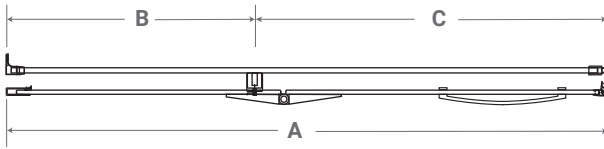

LEFT-HAND DOOR

PART #	A NOMINAL DIMENSIONS	B FIXED PANEL	C DOOR PANEL	A ACTUAL
51603.S42LH	42"	14"	23 5/8"	39 3/4" - 40 1/8"
51603.S48LH	48"	20"	23 5/8"	45 3/4" - 46 1/8"
51613.S60LH	60"	28"	27 1/2"	57 3/4" - 58 1/8"
51613.S66LH	66"	34"	27 1/2"	63 3/4" - 64 1/8"

*MEASUREMENTS RELATE TO MATCHING SHOWERBASE SIZES AT ROUGH IN STAGE (PRE-FINISHING)

REV. 4/ 25/ 2018

*Drawings are not to scale

*All measurements are ±1/4"

In keeping with our policy of continuing improvement, Acritec industries Corp. reserves the right to change product specifications without notice.

ACRITEC

DOORS: SHOWERS & BATHS, ALCOVE DOOR, SINGLE THRESHOLD

CORTEZ - HINGED DOOR

RH DOOR

*RIGHT-HAND CONFIGURATION SHOWN

RIGHT-HAND DOOR

PART #	A NOMINAL DIMENSIONS	D FIXED PANEL	C DOOR PANEL	A ACTUAL
51606.S42RH	42"	14"	23 5/8"	39 3/4" - 40 1/8"
51606.S48RH	48"	20"	23 5/8"	45 3/4" - 46 1/8"
51616.S60RH	60"	28"	27 1/2"	57 3/4" - 58 1/8"
51616.S66RH	66"	34"	27 1/2"	63 3/4" - 64 1/8"