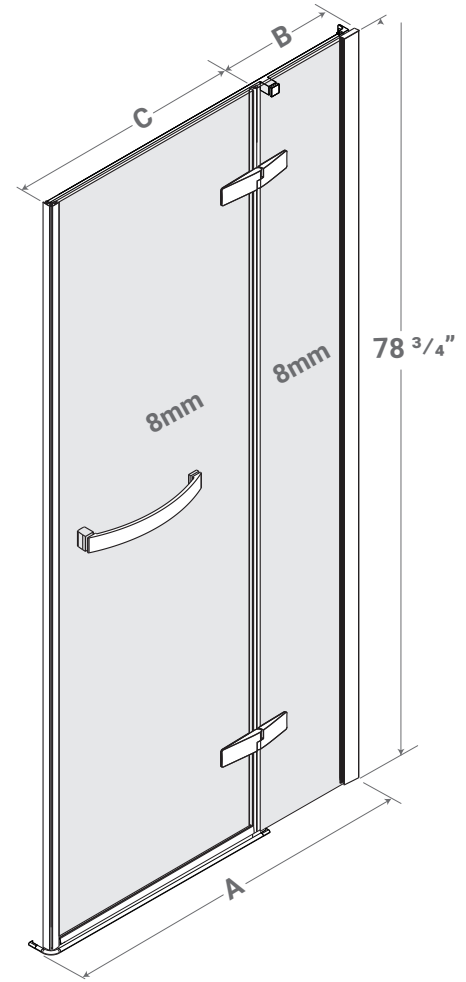

ACRITEC

DOORS: SHOWERS & BATHS, ALCOVE DOOR, SINGLE THRESHOLD

CORTEZ - HINGED DOOR

ACRITEC

DOORS: SHOWERS & BATHS, ALCOVE DOOR, SINGLE THRESHOLD

CORTEZ - HINGED DOOR

LH DOOR

*LEFT-HAND CONFIGURATION SHOWN

LEFT-HAND DOOR

PART #	A NOMINAL DIMENSIONS	B FIXED PANEL	C DOOR PANEL	A ACTUAL
51603.S42LH	42"	14"	23 5/8"	39 3/4" - 40 1/8"
51603.S48LH	48"	20"	23 5/8"	45 3/4" - 46 1/8"
51613.S60LH	60"	28"	27 1/2"	57 3/4" - 58 1/8"
51613.S66LH	66"	34"	27 1/2"	63 3/4" - 64 1/8"

ACRITEC

DOORS: SHOWERS & BATHS, ALCOVE DOOR, SINGLE THRESHOLD

CORTEZ - HINGED DOOR

RH DOOR

*RIGHT-HAND CONFIGURATION SHOWN

RIGHT-HAND DOOR

PART #	A NOMINAL DIMENSIONS	D FIXED PANEL	C DOOR PANEL	A ACTUAL
51606.S42RH	42"	14"	23 5/8"	39 3/4" - 40 1/8"
51606.S48RH	48"	20"	23 5/8"	45 3/4" - 46 1/8"
51616.S60RH	60"	28"	27 1/2"	57 3/4" - 58 1/8"
51616.S66RH	66"	34"	27 1/2"	63 3/4" - 64 1/8"

DESIGN FEATURES

- Translucent full length seals.
- Easy adjustment door system.
- Semi-frameless design.
- Extra tall, 78 ³/₄" for increased entry height.

EXTRA TALL

TEMPERED
8MM GLASS

WETROOM
COMPATIBLE

CORROSION
RESISTANT