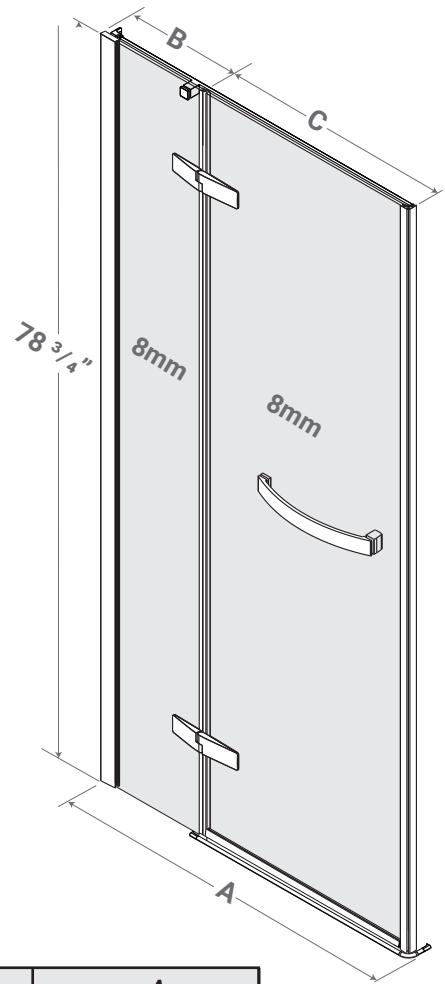

LEFT-HAND DOOR

PART #	A NOMINAL DIMENSIONS	B FIXED PANEL	C DOOR PANEL	A ACTUAL
51603.S42LH	42"	14"	23 5/8"	39 3/4" - 40 1/8"
51603.S48LH	48"	20"	23 5/8"	45 3/4" - 46 1/8"
51613.S60LH	60"	28"	27 1/2"	57 3/4" - 58 1/8"
51613.S66LH	66"	34"	27 1/2"	63 3/4" - 64 1/8"

ACRITEC

DOORS: SHOWERS & BATHS, ALCOVE DOOR, SINGLE THRESHOLD

CORTEZ - HINGED DOOR

RH DOOR

*RIGHT-HAND CONFIGURATION SHOWN

RIGHT-HAND DOOR

PART #	A NOMINAL DIMENSIONS	D FIXED PANEL	C DOOR PANEL	A ACTUAL
51606.S42RH	42"	14"	23 5/8"	39 3/4" - 40 1/8"
51606.S48RH	48"	20"	23 5/8"	45 3/4" - 46 1/8"
51616.S60RH	60"	28"	27 1/2"	57 3/4" - 58 1/8"
51616.S66RH	66"	34"	27 1/2"	63 3/4" - 64 1/8"

DESIGN FEATURES

- Translucent full length seals.
- Easy adjustment door system.
- Semi-frameless design.
- Extra tall, 78 ³/₄" for increased entry height.

EXTRA TALL

TEMPERED
8MM GLASS

WETROOM
COMPATIBLE

CORROSION
RESISTANT