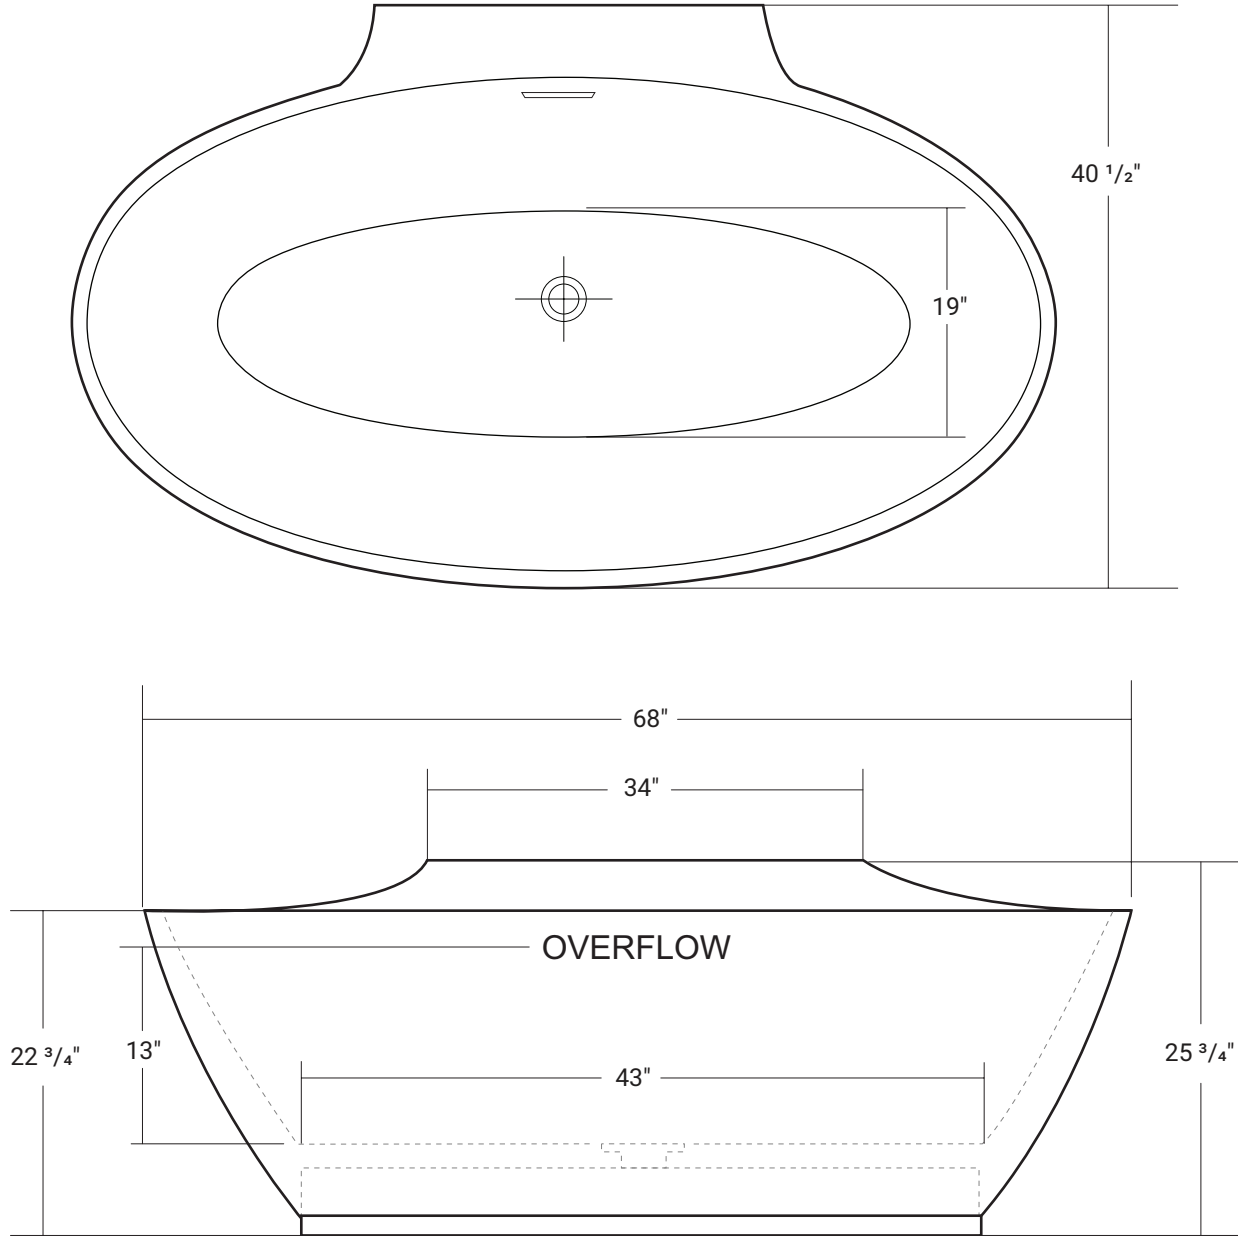

*All measurements are + 1/4"
*Drawings are not to scale

Acritec Industries Corp.

27049 Gloucester Way, Langley, B.C. V4W 3Y3

Tel : 604.607.0856 | Fax : 604.607.0857 | info@acritec.com | www.acritec.com

In keeping with our policy of continuing product improvement, Acritec Industries Corp. reserves the right to change product specifications without notice.