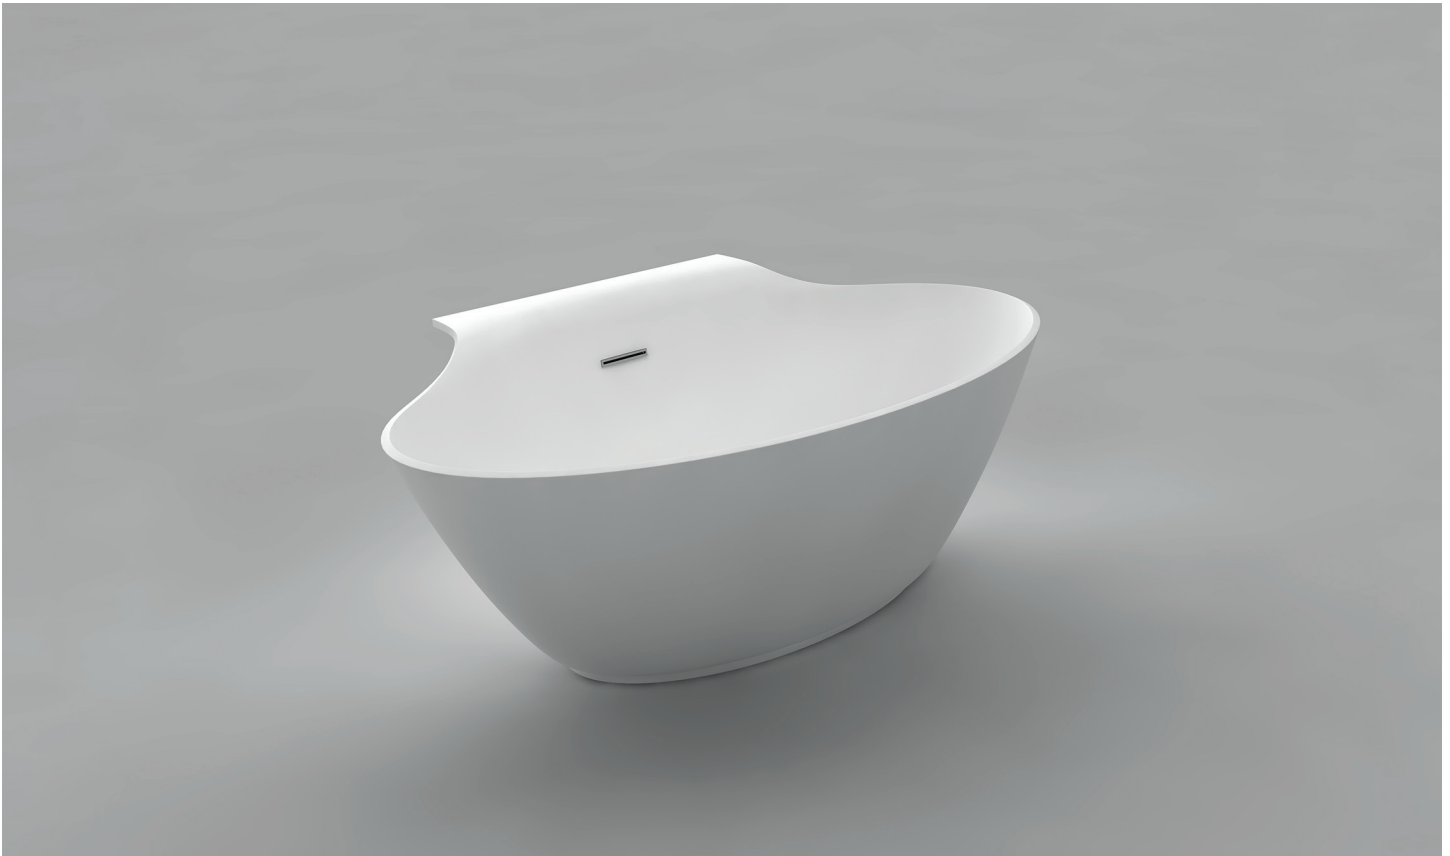

**G**

**Gauguin**  
*Cast Acrylic Bathtub*

Product #: 46512

## Gauguin

68" x 40 1/2" x 25 3/4"

### Product Specifications

- Cast composite construction
- Ultra thin wall profiles
- Smooth, matte white finish
- Solid core construction for excellent heat insulation properties
- White matched drain included
- Center drain design
- Drain Hole = 2" (clicker style included)
- Integral over flow channel and slotted overflow
- 1 year limited manufacturer's warranty