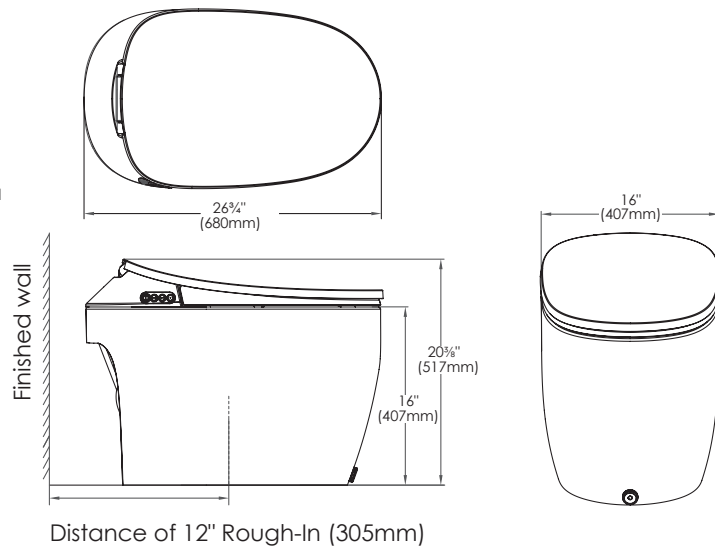

INTELLIGENT TOILET ITL-5001-EW

PRODUCT FEATURES

- Compact, concealed one piece toilet with integrated personal cleaning
- Low profile, modern tankless design offers a direct powerful flush action
- Automatic flush system for touchless convenience
- 1.28Gpf (4.8Lpf) single flush high efficiency
- 16" Height elongated bowl
- Rimless design provides a more effective hygienic and easy to clean bowl
- Pre-rinsing before each use
- Additional foot flush control for convenience
- Illuminated night light
- Stainless spray nozzle provides adjustable spray, position and water temperature options
- Adjustable warm air drying
- Slow close heated seat with adjustable temperature controls for added comfort
- Ultraviolet sterilization to sanitize the spray nozzle
- Easy to operate remote control (Batteries not supplied)

DIMENSIONS

- 26³/₄" (W) x 16" (D) x 20³/₈" (H)
- 680mm (W) x 407mm (D) x 517mm (H)

SHIPPING

Cube: 7.65 **GW:** 104 lbs

COMPLIANCE CERTIFICATIONS

- Meets or exceeds the following :
- ASME A112.19.2/CSA B45.1
- ASME A112.4.2/CSA B45.16
- WaterSense Specification
- UL 1431, UL 1951, CSA C22.2 No.64 and CSA C22.2 No.68
- 2019 California Green Building Standards Code – California Code of Regulations, Title 24, Part 11
- MaP Tested 800g

Note: Dimensions of fixtures are nominal and may vary within the range of tolerances established by ASME standard A112.19.2. These measurements are subject to change or cancellation. No responsibility is assumed for use of superseded or voided pages.

※ We reserve the right to change the dimension marked in the figure at any time without prior notice.