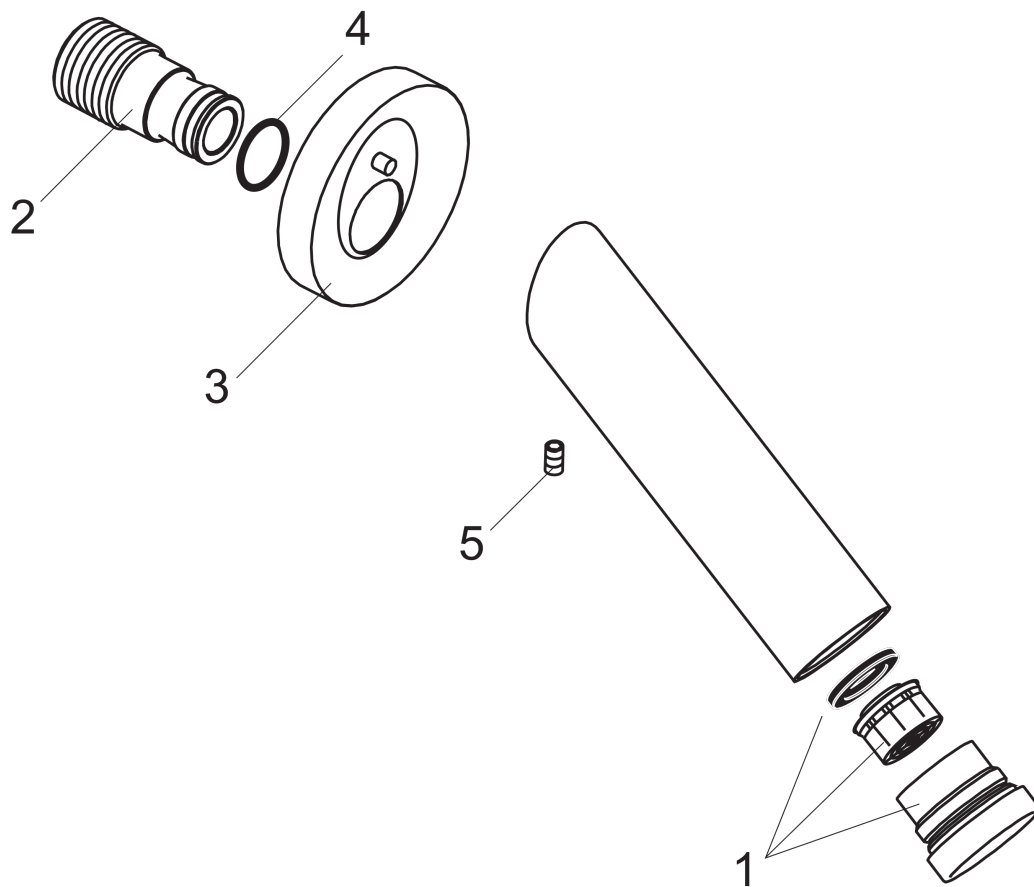

**AXOR Starck
Tub Spout**

Finishes : **chrome** Part no. : **10410001**

Description

Features

- Solid brass

Item details

List Price \$ 337.00

Compliance

Product image

Scale drawing

AXOR Starck
Tub Spout
Finishes : **chrome** Part no. : **10410001**

Exploded drawing

Year of production: >03/98

AXOR Starck
Tub Spout
 Finishes : **chrome** Part no. : **10410001**

Spare parts list

Year of production: >**03/98**

| Pos. | Description | Part no. | Price | PU |
|-------------|--------------------------|-----------------|--------------|-----------|
| 1 | aerator M30x1 (25 l/min) | 94034000 | - | 1 |
| 2 | connecting thread | 96472001 | - | 1 |
| 3 | escutcheon | 96424000 | - | 1 |
| a | extension set 50 mm | 10495000 | - | 1 |