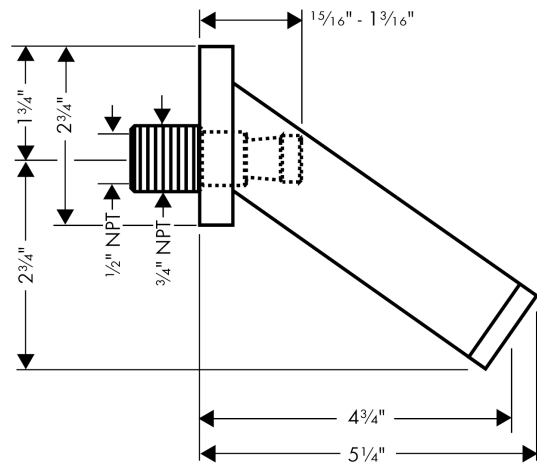

**AXOR Starck
Tub Spout**

Finishes : **chrome** Part no. : **10410001**

Description

Features

- Solid brass

Item details

List Price \$ 337.00

Compliance

Product image

Scale drawing

AXOR Starck
Tub Spout
Finishes : **chrome** Part no. : **10410001**

Exploded drawing

Year of production: >03/98

AXOR Starck
Tub Spout
 Finishes : **chrome** Part no. : **10410001**

Spare parts list

Year of production: >**03/98**

| Pos. | Description | Part no. | Price | PU |
|-------------|--------------------------|-----------------|--------------|-----------|
| 1 | aerator M30x1 (25 l/min) | 94034000 | - | 1 |
| 2 | connecting thread | 96472001 | - | 1 |
| 3 | escutcheon | 96424000 | - | 1 |
| a | extension set 50 mm | 10495000 | - | 1 |