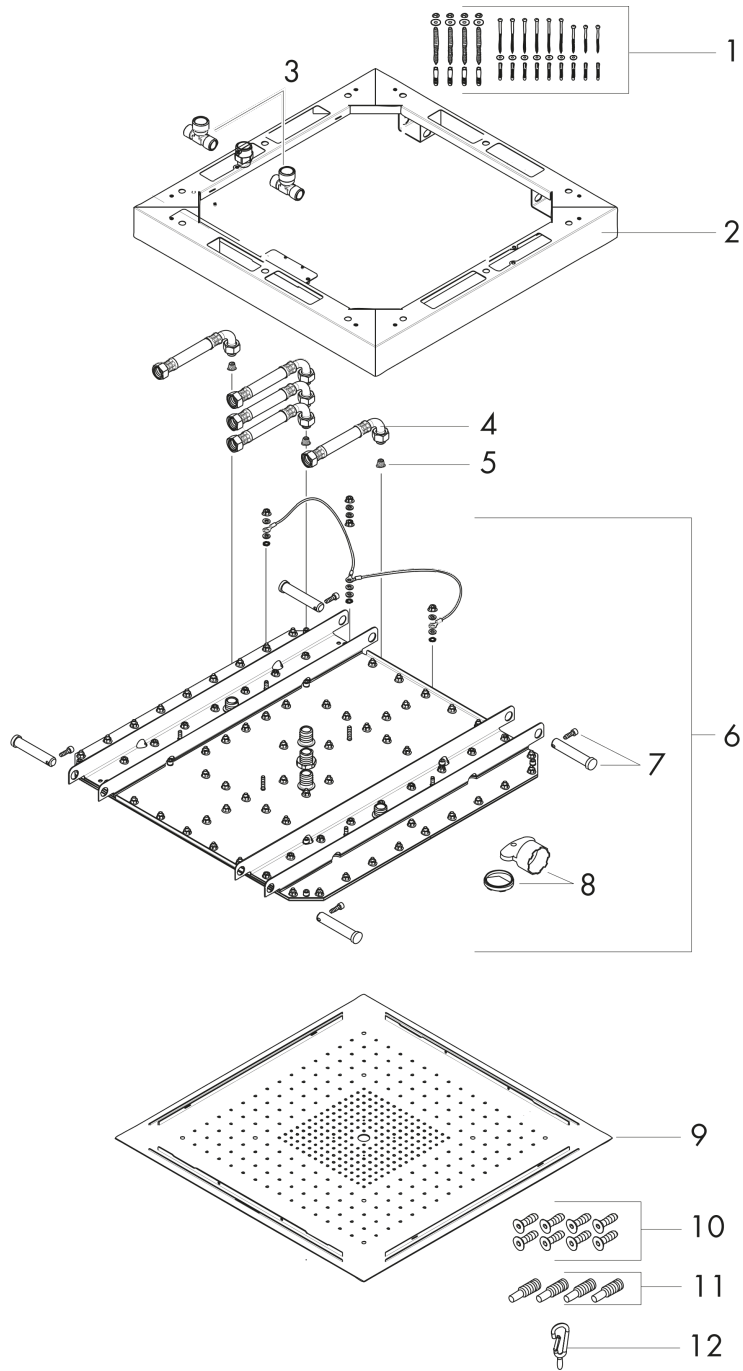

AXOR ShowerSolutions
ShowerHeaven 720/720 3-Jet, 2.5 GPM
 Finishes : **stainless steel** Part no. : **10625801**

Description

Features

- consists of: Showerhead, basic set
- 405 no-clog spray channels
- Spray modes: RainAir, Full, MonoRain
- Flow: 2.5 GPM (9.5 L/Min)
- Requires 3 supply lines
- Spray zones: Bodyzone — outer showerhead zone, Rainzone — inner showerhead zone with AIR function, Laminar spray — at 3/4 "
- Fully-finished matching spray face

Item details

List Price \$ 9,186.00

Technology

Compliance

Product image

Scale drawing

AXOR ShowerSolutions
ShowerHeaven 720/720 3-Jet, 2.5 GPM
 Finishes : **stainless steel** Part no. : **10625801**

Exploded drawing

Year of production: >06/13

AXOR ShowerSolutions
ShowerHeaven 720/720 3-Jet, 2.5 GPM
 Finishes : **stainless steel** Part no. : **10625801**

Spare parts list

Year of production: >06/13

Pos.	Description	Part no.	Price	PU
1	mounting kit	97722000	-	1
2	installation frame	95145000	-	1
3	set of connecting threads	95142001	-	1
4	connection hose 800 mm G½ x G½	25963000	-	1
5	filter	97973000	-	1
6	spray head cpl.	95669000	-	1
7	mounting set	95146000	-	1
8	aerator laminar	95147000	-	1
9	deco-disk	95144000	-	1
10	set of screws	95149000	-	1
11	mounting-set	95150000	-	1
12	spring hook	95151000	-	1
a	base body	15936181	-	1