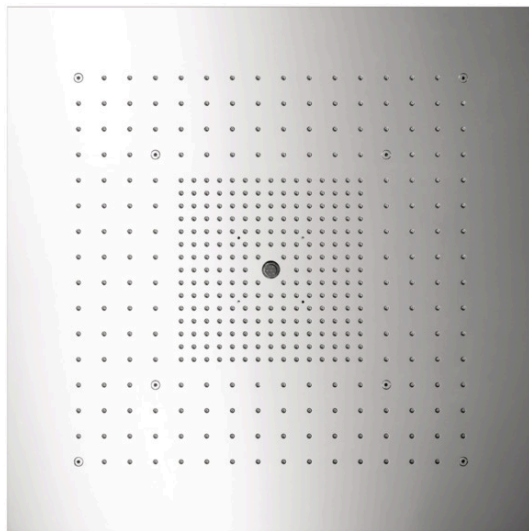

AXOR ShowerSolutions
ShowerHeaven 720/720 3-Jet, 2.5 GPM
 Finishes : **stainless steel** Part no. : **10625801**

Description

Features

- consists of: Showerhead, basic set
- 405 no-clog spray channels
- Spray modes: RainAir, Full, MonoRain
- Flow: 2.5 GPM (9.5 L/Min)
- Requires 3 supply lines
- Spray zones: Bodyzone — outer showerhead zone, Rainzone — inner showerhead zone with AIR function, Laminar spray — at 3/4 "
- Fully-finished matching spray face

Item details

List Price \$ 9,186.00

Technology

Compliance

Product image

Scale drawing

AXOR ShowerSolutions
ShowerHeaven 720/720 3-Jet, 2.5 GPM
 Finishes : **stainless steel** Part no. : **10625801**

Exploded drawing

Year of production: >06/13

AXOR ShowerSolutions
ShowerHeaven 720/720 3-Jet, 2.5 GPM
 Finishes : **stainless steel** Part no. : **10625801**

Spare parts list

Year of production: >06/13

Pos.	Description	Part no.	Price	PU
1	mounting kit	97722000	-	1
2	installation frame	95145000	-	1
3	set of connecting threads	95142001	-	1
4	connection hose 800 mm G½ x G½	25963000	-	1
5	filter	97973000	-	1
6	spray head cpl.	95669000	-	1
7	mounting set	95146000	-	1
8	aerator laminar	95147000	-	1
9	deco-disk	95144000	-	1
10	set of screws	95149000	-	1
11	mounting-set	95150000	-	1
12	spring hook	95151000	-	1
a	base body	15936181	-	1