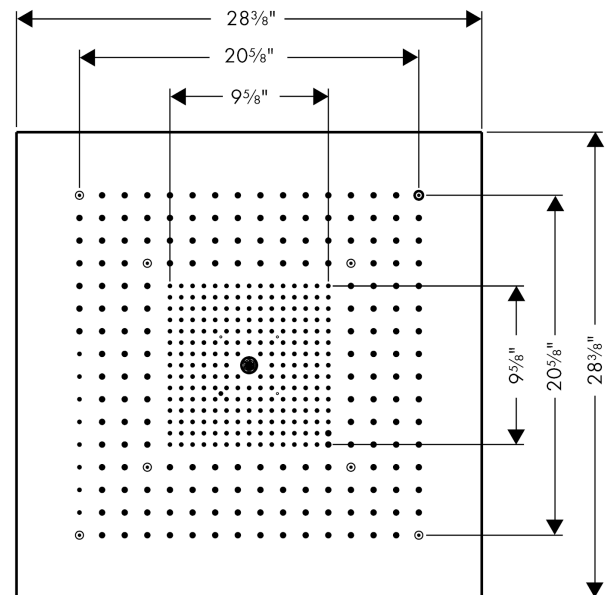

AXOR ShowerSolutions
ShowerHeaven 720/720 3-Jet, 2.5 GPM
 Finishes : **stainless steel** Part no. : **10625801**

Description

Features

- consists of: Showerhead, basic set
- 405 no-clog spray channels
- Spray modes: RainAir, Full, MonoRain
- Flow: 2.5 GPM (9.5 L/Min)
- Requires 3 supply lines
- Spray zones: Bodyzone — outer showerhead zone, Rainzone — inner showerhead zone with AIR function, Laminar spray — at 3/4 "
- Fully-finished matching spray face

Item details

List Price \$ 9,186.00

Technology

Compliance

Product image

Scale drawing

AXOR ShowerSolutions
ShowerHeaven 720/720 3-Jet, 2.5 GPM
 Finishes : **stainless steel** Part no. : **10625801**

Exploded drawing

Year of production: >06/13

AXOR ShowerSolutions
ShowerHeaven 720/720 3-Jet, 2.5 GPM
 Finishes : **stainless steel** Part no. : **10625801**

Spare parts list

Year of production: >06/13

Pos.	Description	Part no.	Price	PU
1	mounting kit	97722000	-	1
2	installation frame	95145000	-	1
3	set of connecting threads	95142001	-	1
4	connection hose 800 mm G½ x G½	25963000	-	1
5	filter	97973000	-	1
6	spray head cpl.	95669000	-	1
7	mounting set	95146000	-	1
8	aerator laminar	95147000	-	1
9	deco-disk	95144000	-	1
10	set of screws	95149000	-	1
11	mounting-set	95150000	-	1
12	spring hook	95151000	-	1
a	base body	15936181	-	1