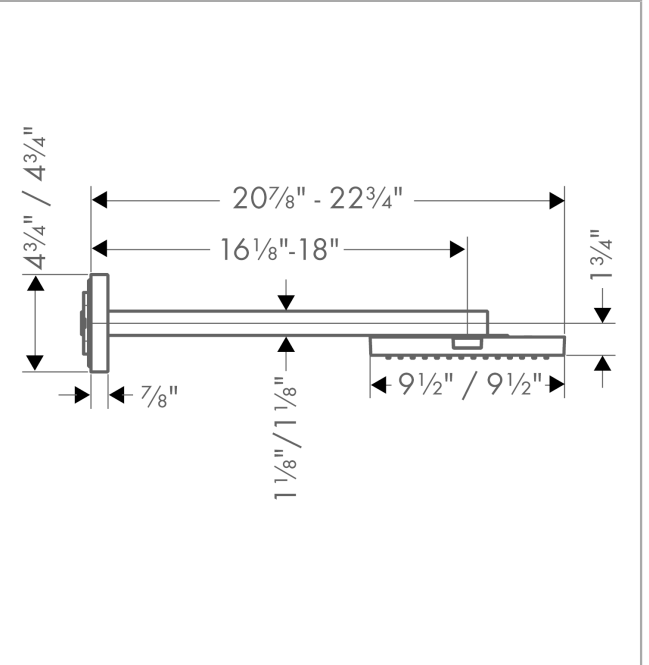

**AXOR ShowerSolutions**  
**Showerhead 240 1-Jet with Showerarm Trim, 2.5 GPM**  
 Finishes : **chrome** Part no. : **10925001**

**Description**

**Features**

- 196 no-clog spray channels
- Spray modes: RainAir
- Flow: 2.5 GPM (9.5 L/Min)
- Fully-finished matching spray face
- Spray face removable for cleaning
- Includes brass showerarm

**Item details**

List Price \$ 1,797.00

**Technology**

**Compliance**

**Product image**

**Scale drawing**

**AXOR ShowerSolutions**  
**Showerhead 240 1-Jet with Showerarm Trim, 2.5 GPM**  
 Finishes : **chrome** Part no. : **10925001**

Exploded drawing

Year of production: >01/12

**AXOR ShowerSolutions**  
**Showerhead 240 1-Jet with Showerarm Trim, 2.5 GPM**  
 Finishes : **chrome**    Part no. : **10925001**

**Spare parts list**

Year of production: >01/12

Pos.	Description	Part no.	Price	PU
1	shower arm	95891000	-	1
2	escutcheon	95888000	-	1
3	O-ring 36x2	98156000	-	1
4	spray body	95889000	-	1
5	air jet	95802001	-	1
6	decor plate	95890000	-	1