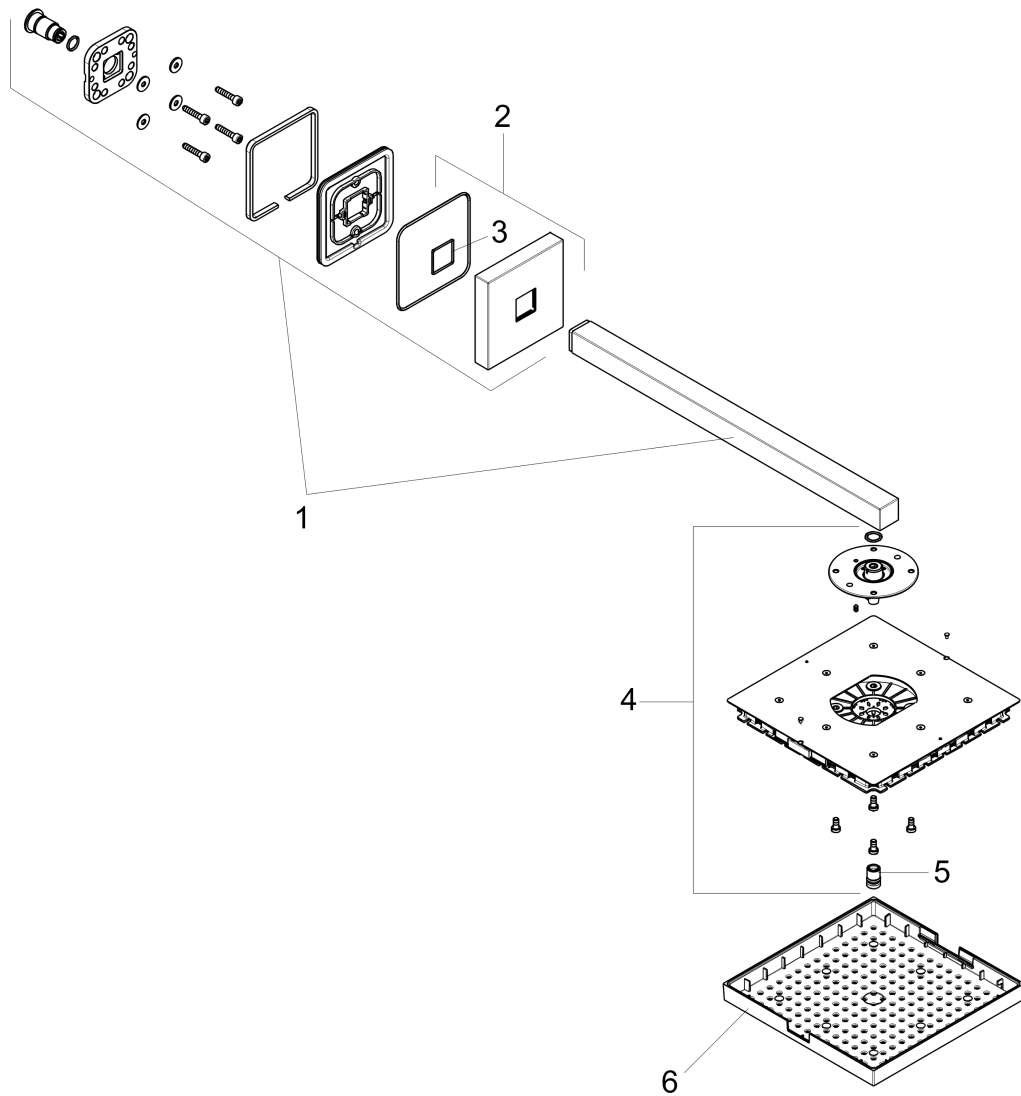

**AXOR ShowerSolutions**  
**Showerhead 240 1-Jet with Showerarm Trim, 2.5 GPM**  
 Finishes : **chrome** Part no. : **10925001**

**Description**

**Features**

- 196 no-clog spray channels
- Spray modes: RainAir
- Flow: 2.5 GPM (9.5 L/Min)
- Fully-finished matching spray face
- Spray face removable for cleaning
- Includes brass showerarm

**Item details**

List Price \$ 1,797.00

**Technology**

**Compliance**

**Product image**

**Scale drawing**

**AXOR ShowerSolutions**  
**Showerhead 240 1-Jet with Showerarm Trim, 2.5 GPM**  
 Finishes : **chrome** Part no. : **10925001**

Exploded drawing

Year of production: >01/12

**AXOR ShowerSolutions**  
**Showerhead 240 1-Jet with Showerarm Trim, 2.5 GPM**  
 Finishes : **chrome**    Part no. : **10925001**

**Spare parts list**

Year of production: >01/12

Pos.	Description	Part no.	Price	PU
1	shower arm	95891000	-	1
2	escutcheon	95888000	-	1
3	O-ring 36x2	98156000	-	1
4	spray body	95889000	-	1
5	air jet	95802001	-	1
6	decor plate	95890000	-	1