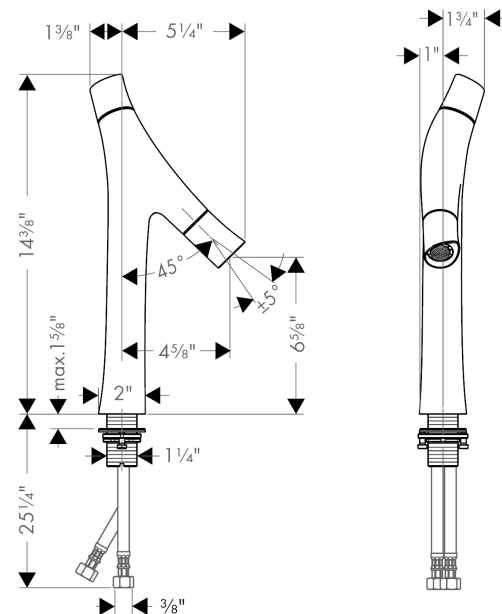

AXOR Starck Organic
2-Handle Faucet 170, 1.2 GPM
 Finishes : **chrome** Part no. : **12012001**

Description

Features

- Shower spray pattern
- Flow: 0.90 GPM
- Flow boost setting: 1.2 GPM (4.5 L/Min)
- Ceramic cartridge for volume control
- Ceramic cartridge for temperature control
- Separate controls for temperature and volume

Item details

List Price \$ 869.00

Technology

Compliance

Product image

Scale drawing

AXOR Starck Organic
2-Handle Faucet 170, 1.2 GPM
 Finishes : **chrome** Part no. : **12012001**

Exploded drawing

Year of production: >07/16

AXOR Starck Organic
2-Handle Faucet 170, 1.2 GPM
 Finishes : **chrome** Part no. : **12012001**

Spare parts list

Year of production: >07/16

Pos.	Description	Part no.	Price	PU
1	handle	98296000	-	1
2	handle fixing set	98932000	-	1
3	color-ring cold / hot water	98304000	-	1
4	cartridge, assy	98303000	-	1
5	O-ring 11x1,5	98385000	-	1
6	shut off cartridge	98301000	-	1
7	spout cpl.	98297000	-	1
8	spray former	98299000	-	1
9	flow limiter (4 l/min)	92491000	-	1
10	special tool	95158000	-	1
11	fixing set (Ø 32)	13961000	-	1
12	flat seal	98749000	-	1
13	connection hose 900 mm M8x0,75 G3/8	95372000	-	1
14	non return valve DW 10	96456000	-	1
15	filter packing	95291000	-	1
16	adapter for connection hose	88802000	-	1