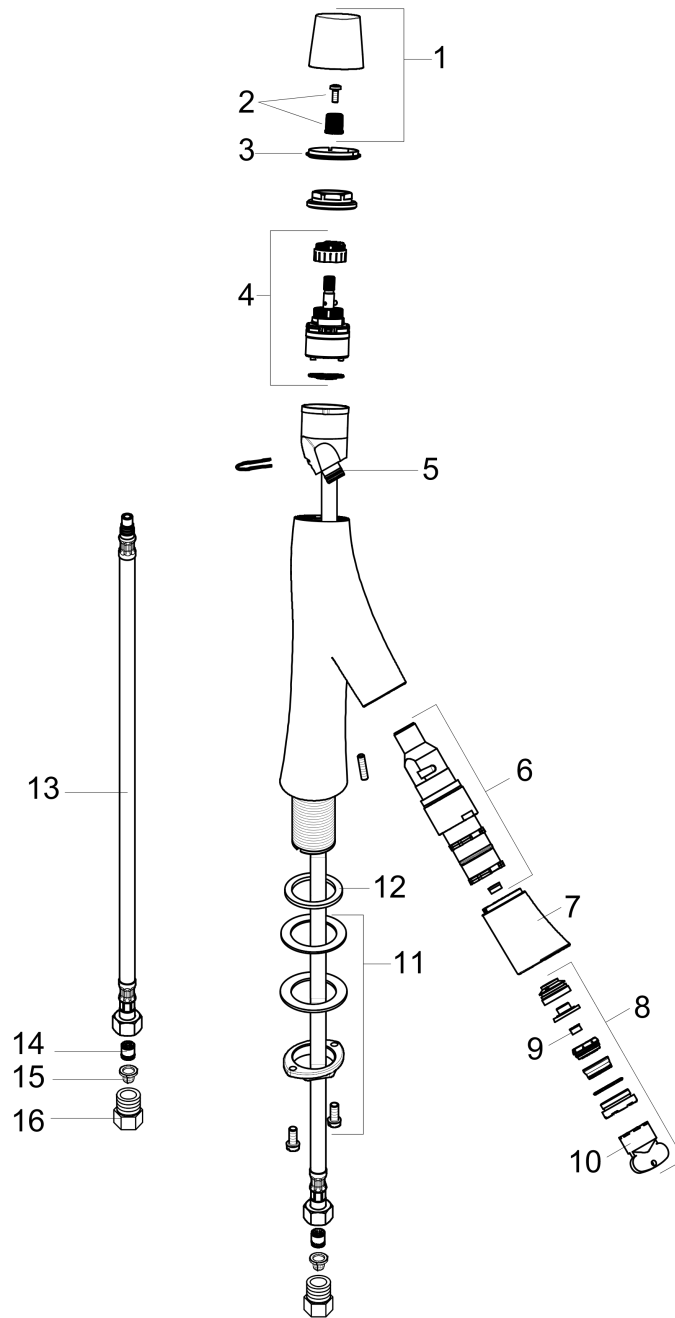

AXOR Starck Organic
2-Handle Faucet 170, 1.2 GPM
 Finishes : **chrome** Part no. : **12012001**

Description

Features

- Shower spray pattern
- Flow: 0.90 GPM
- Flow boost setting: 1.2 GPM (4.5 L/Min)
- Ceramic cartridge for volume control
- Ceramic cartridge for temperature control
- Separate controls for temperature and volume

Item details

List Price \$ 869.00

Technology

Compliance

Product image

Scale drawing

AXOR Starck Organic
2-Handle Faucet 170, 1.2 GPM
 Finishes : **chrome** Part no. : **12012001**

Exploded drawing

Year of production: >07/16

AXOR Starck Organic
2-Handle Faucet 170, 1.2 GPM
 Finishes : **chrome** Part no. : **12012001**

Spare parts list

Year of production: >07/16

Pos.	Description	Part no.	Price	PU
1	handle	98296000	-	1
2	handle fixing set	98932000	-	1
3	color-ring cold / hot water	98304000	-	1
4	cartridge, assy	98303000	-	1
5	O-ring 11x1,5	98385000	-	1
6	shut off cartridge	98301000	-	1
7	spout cpl.	98297000	-	1
8	spray former	98299000	-	1
9	flow limiter (4 l/min)	92491000	-	1
10	special tool	95158000	-	1
11	fixing set (Ø 32)	13961000	-	1
12	flat seal	98749000	-	1
13	connection hose 900 mm M8x0,75 G3/8	95372000	-	1
14	non return valve DW 10	96456000	-	1
15	filter packing	95291000	-	1
16	adapter for connection hose	88802000	-	1