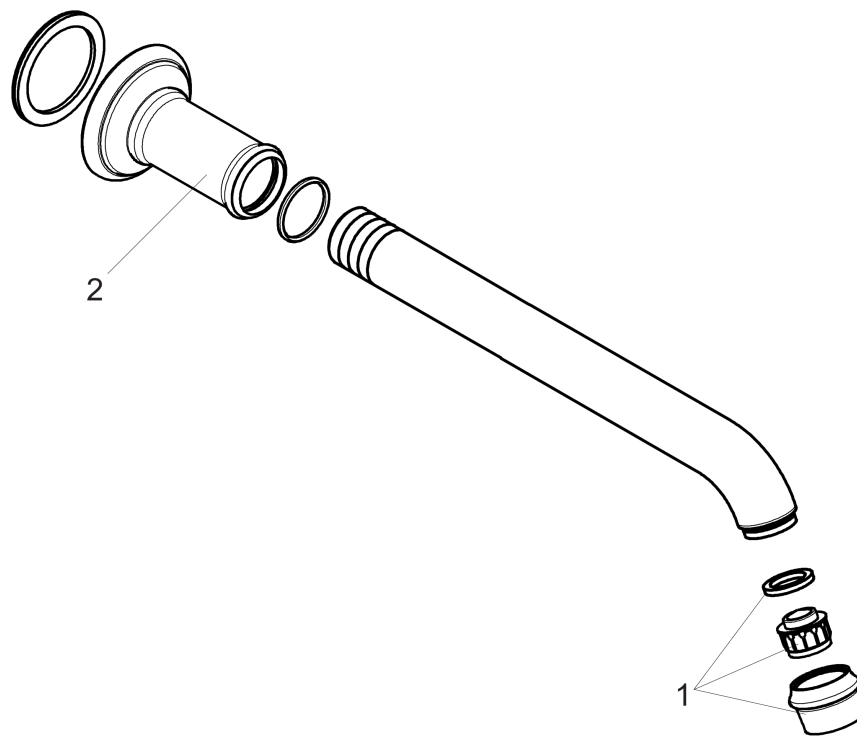

**AXOR Montreux
Tub Spout**

Finishes : **chrome** Part no. : **16541001**

Description

Features

- Solid brass

Item details

List Price \$ 343.00

Compliance

Product image

Scale drawing

**AXOR Montreux
Tub Spout**

Finishes : **chrome** Part no. : **16541001**

Exploded drawing

Year of production: >06/06

**AXOR Montreux
Tub Spout**

Finishes : **chrome** Part no. : **16541001**

Spare parts list

Year of production: >06/06

Pos.	Description	Part no.	Price	PU
1	aerator M22x1 (5 l/min + 25 l/min)	95381000	-	1
2	escutcheon for spout	98576000	-	1