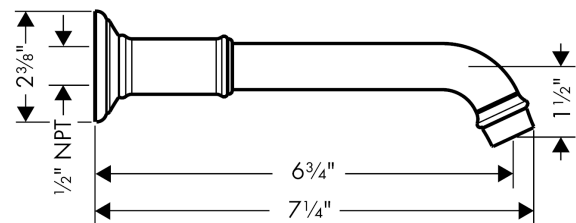

**AXOR Montreux
Tub Spout**

Finishes : **chrome** Part no. : **16541001**

Description

Features

- Solid brass

Item details

List Price \$ 343.00

Compliance

Product image

Scale drawing

**AXOR Montreux
Tub Spout**

Finishes : **chrome** Part no. : **16541001**

Exploded drawing

Year of production: >06/06

**AXOR Montreux
Tub Spout**

Finishes : **chrome** Part no. : **16541001**

Spare parts list

Year of production: >06/06

Pos.	Description	Part no.	Price	PU
1	aerator M22x1 (5 l/min + 25 l/min)	95381000	-	1
2	escutcheon for spout	98576000	-	1