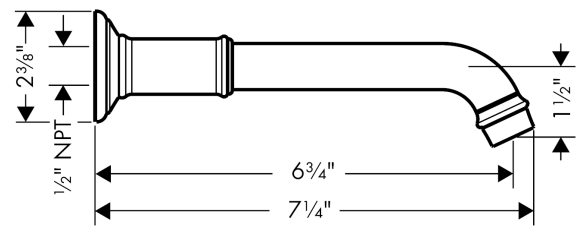

**AXOR Montreux  
Tub Spout**

Finishes : **polished nickel** Part no. : **16541831**

**Description**

**Features**

- Solid brass

**Item details**

List Price \$ 409.00

**Compliance**

**Product image**

**Scale drawing**

**AXOR Montreux  
Tub Spout**

Finishes : **polished nickel**    Part no. : **16541831**

**Exploded drawing**

Year of production: >06/06

**AXOR Montreux  
Tub Spout**

Finishes : **polished nickel**    Part no. : **16541831**

**Spare parts list**

Year of production: >**06/06**

<b>Pos.</b>	<b>Description</b>	<b>Part no.</b>	<b>Price</b>	<b>PU</b>
1	aerator M22x1 (5 l/min + 25 l/min)	95381830	-	1
2	escutcheon for spout	98576830	-	1