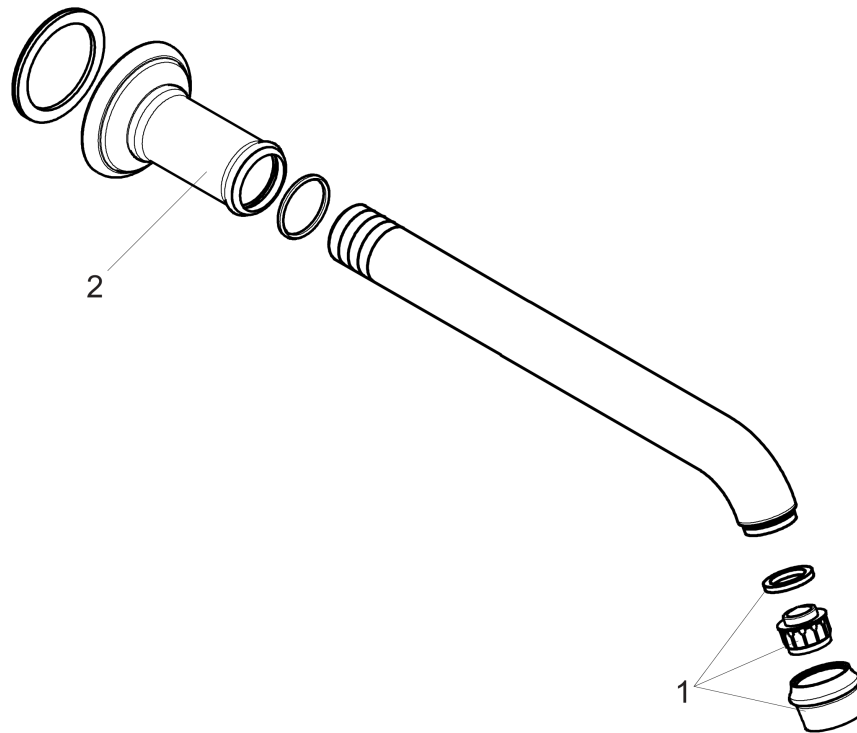

**AXOR Montreux  
Tub Spout**

Finishes : **polished nickel** Part no. : **16541831**

**Description**

**Features**

- Solid brass

**Item details**

List Price \$ 409.00

**Compliance**

**Product image**

**Scale drawing**

**AXOR Montreux  
Tub Spout**

Finishes : **polished nickel**    Part no. : **16541831**

**Exploded drawing**

Year of production: >06/06

**AXOR Montreux  
Tub Spout**

Finishes : **polished nickel**    Part no. : **16541831**

**Spare parts list**

Year of production: >**06/06**

<b>Pos.</b>	<b>Description</b>	<b>Part no.</b>	<b>Price</b>	<b>PU</b>
1	aerator M22x1 (5 l/min + 25 l/min)	95381830	-	1
2	escutcheon for spout	98576830	-	1