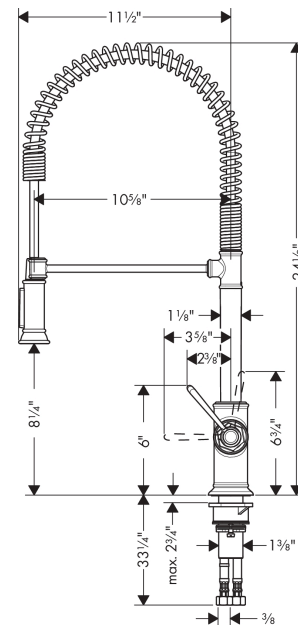

**AXOR Montreux**  
**Semi-Pro Kitchen Faucet 2-Spray, 1.75 GPM**  
 Finishes : **steel optic** Part no. : **16582801**

**Description**

**Features**

- Swivel range 360°
- Laminar and needle spray
- Toggle spray diverter
- Single-hole installation
- Flow: 1.75 GPM (6.6 L/Min)
- Ceramic cartridge
- 3/8" connections
- Integrated double backflow prevention

**Item details**

List Price \$ 1,346.00

**Technology**

**Compliance**

**Product image**

**Scale drawing**

**AXOR Montreux**  
**Semi-Pro Kitchen Faucet 2-Spray, 1.75 GPM**  
 Finishes : **steel optic**    Part no. : **16582801**

Exploded drawing

Year of production: >01/18

**AXOR Montreux**  
**Semi-Pro Kitchen Faucet 2-Spray, 1.75 GPM**  
 Finishes : **steel optic** Part no. : **16582801**

## Spare parts list

Year of production: >01/18

Pos.	Description	Part no.	Price	PU
1	shower hose	97475000	-	1
2	filter	97735000	-	1
3	handspray	92967801	-	1
4	set of non return valves DW 15	97350000	-	1
5	O-ring 18x1,5	98231000	-	1
6	aerator laminar M22x1 (15 l/min)	95909000	-	1
7	O-ring 20x1	98140000	-	1
8	handle	92963800	-	1
9	cover cap	92964000	-	1
10	O-ring 16x2	98133000	-	1
11	hollow set screw M6x8	98444000	-	1
12	screw cover	96762000	-	1
13	flange	92965800	-	1
14	nut	92966000	-	1
15	O-ring 33x1,5	98164000	-	1
16	cartridge, assy	92730000	-	1
17	seal	95008000	-	1
18	screw	97662000	-	1
19	O-ring 17x2,5	98387000	-	1
20	sealing washer	97825000	-	1
21	support	97523000	-	1
22	fixing set (Ø 34)	95049000	-	1
23	lever collar	97548000	-	1
24	connection hose 35½" M8x0,75 3/8"	96316001	-	1
25	O-ring 7x1,5	98422000	-	1
a	non return valve	93218000	-	1