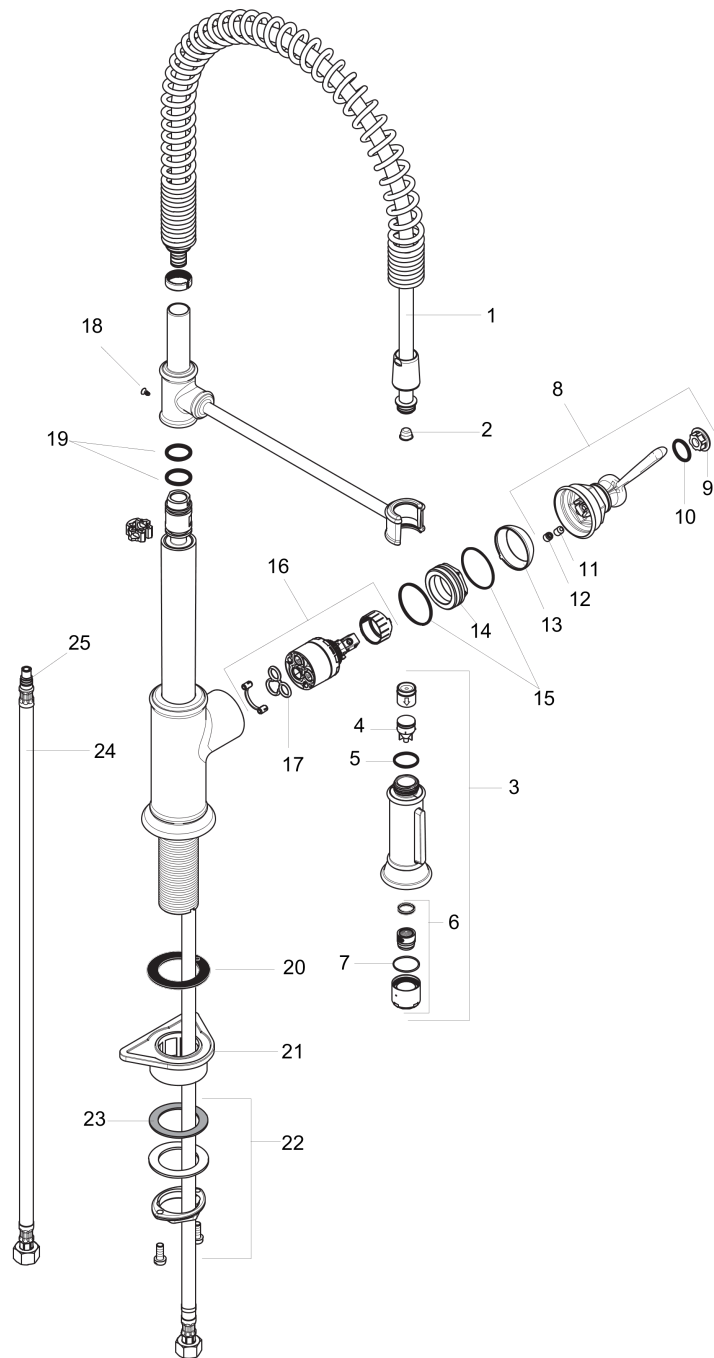

**AXOR Montreux**  
**Semi-Pro Kitchen Faucet 2-Spray, 1.75 GPM**  
 Finishes : **steel optic** Part no. : **16582801**

**Description**

**Features**

- Swivel range 360°
- Laminar and needle spray
- Toggle spray diverter
- Single-hole installation
- Flow: 1.75 GPM (6.6 L/Min)
- Ceramic cartridge
- 3/8" connections
- Integrated double backflow prevention

**Item details**

List Price \$ 1,346.00

**Technology**

**Compliance**

**Product image**

**Scale drawing**

**AXOR Montreux**  
**Semi-Pro Kitchen Faucet 2-Spray, 1.75 GPM**  
 Finishes : **steel optic**    Part no. : **16582801**

Exploded drawing

Year of production: >01/18

**AXOR Montreux**  
**Semi-Pro Kitchen Faucet 2-Spray, 1.75 GPM**  
 Finishes : **steel optic** Part no. : **16582801**

## Spare parts list

Year of production: >01/18

Pos.	Description	Part no.	Price	PU
1	shower hose	97475000	-	1
2	filter	97735000	-	1
3	handspray	92967801	-	1
4	set of non return valves DW 15	97350000	-	1
5	O-ring 18x1,5	98231000	-	1
6	aerator laminar M22x1 (15 l/min)	95909000	-	1
7	O-ring 20x1	98140000	-	1
8	handle	92963800	-	1
9	cover cap	92964000	-	1
10	O-ring 16x2	98133000	-	1
11	hollow set screw M6x8	98444000	-	1
12	screw cover	96762000	-	1
13	flange	92965800	-	1
14	nut	92966000	-	1
15	O-ring 33x1,5	98164000	-	1
16	cartridge, assy	92730000	-	1
17	seal	95008000	-	1
18	screw	97662000	-	1
19	O-ring 17x2,5	98387000	-	1
20	sealing washer	97825000	-	1
21	support	97523000	-	1
22	fixing set (Ø 34)	95049000	-	1
23	lever collar	97548000	-	1
24	connection hose 35½" M8x0,75 3/8"	96316001	-	1
25	O-ring 7x1,5	98422000	-	1
a	non return valve	93218000	-	1