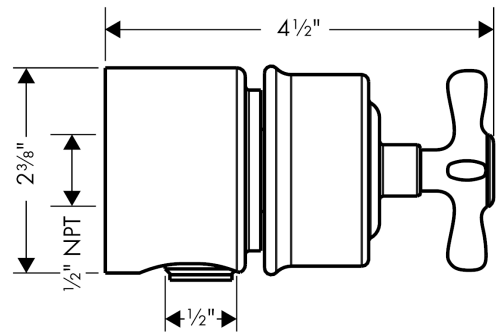

AXOR Montreux
Wall Outlet with Check Valves and Volume Control, Cross Handle
 Finishes : **chrome** Part no. : **16882001**

Description

Item details

List Price \$ 398.00

Compliance

Product image

Scale drawing

AXOR Montreux
Wall Outlet with Check Valves and Volume Control, Cross Handle
 Finishes : **chrome** Part no. : **16882001**

Exploded drawing

Year of production: >06/06

AXOR Montreux
Wall Outlet with Check Valves and Volume Control, Cross Handle
 Finishes : **chrome** Part no. : **16882001**

Spare parts list

Year of production: >06/06

| Pos. | Description | Part no. | Price | PU |
|------|---|----------|-------|----|
| 1 | handle | 16593000 | - | 1 |
| 2 | set of screw covers, cold / hot water / neutral | 97987000 | - | 1 |
| 3 | shut off unit right closing | 96350000 | - | 1 |
| 4 | support element | 98557000 | - | 1 |
| 5 | set of non return valves DW 15 | 94074000 | - | 1 |