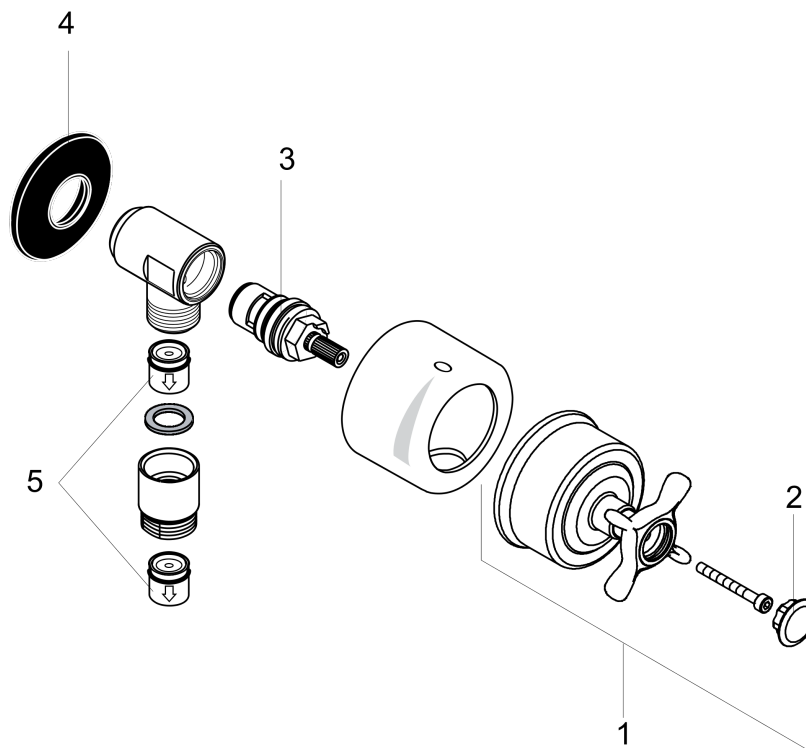

AXOR Montreux
Wall Outlet with Check Valves and Volume Control, Cross Handle
 Finishes : **chrome** Part no. : **16882001**

Description

Item details

List Price \$ 398.00

Compliance

Product image

Scale drawing

AXOR Montreux
Wall Outlet with Check Valves and Volume Control, Cross Handle
 Finishes : **chrome** Part no. : **16882001**

Exploded drawing

Year of production: >06/06

AXOR Montreux
Wall Outlet with Check Valves and Volume Control, Cross Handle
 Finishes : **chrome** Part no. : **16882001**

Spare parts list

Year of production: >06/06

| Pos. | Description | Part no. | Price | PU |
|------|---|----------|-------|----|
| 1 | handle | 16593000 | - | 1 |
| 2 | set of screw covers, cold / hot water / neutral | 97987000 | - | 1 |
| 3 | shut off unit right closing | 96350000 | - | 1 |
| 4 | support element | 98557000 | - | 1 |
| 5 | set of non return valves DW 15 | 94074000 | - | 1 |