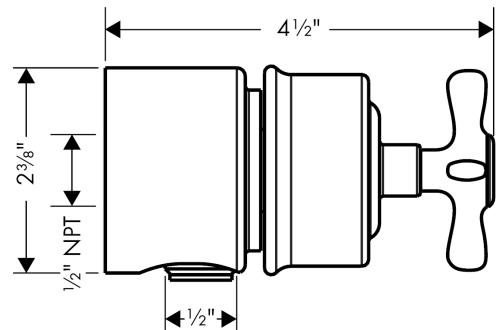

AXOR Montreux

Wall Outlet with Check Valves and Volume Control, Cross Handle

Finishes : **polished nickel** Part no. : **16882831**

Description

Item details

List Price \$ 487.00

Compliance

Product image

Scale drawing

AXOR Montreux
Wall Outlet with Check Valves and Volume Control, Cross Handle
 Finishes : **polished nickel** Part no. : **16882831**

Exploded drawing

Year of production: >06/06

AXOR Montreux
Wall Outlet with Check Valves and Volume Control, Cross Handle
 Finishes : **polished nickel** Part no. : **16882831**

Spare parts list

Year of production: >06/06

Pos.	Description	Part no.	Price	PU
1	handle	16593830	-	1
2	set of screw covers, cold / hot water / neutral	97987000	-	1
3	shut off unit right closing	96350000	-	1
4	support element	98557000	-	1
5	set of non return valves DW 15	94074000	-	1
6	flat seal	97674000	-	1