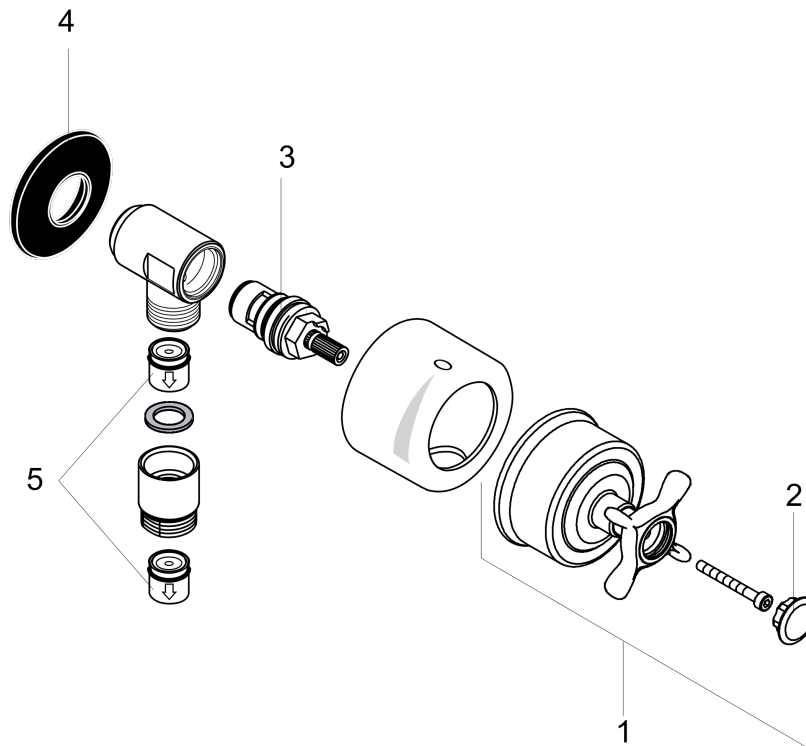

AXOR Montreux

Wall Outlet with Check Valves and Volume Control, Cross Handle

Finishes : **polished nickel** Part no. : **16882831**

Description

Item details

List Price \$ 487.00

Compliance

Product image

Scale drawing

AXOR Montreux
Wall Outlet with Check Valves and Volume Control, Cross Handle
 Finishes : **polished nickel** Part no. : **16882831**

Exploded drawing

Year of production: >06/06

AXOR Montreux
Wall Outlet with Check Valves and Volume Control, Cross Handle
 Finishes : **polished nickel** Part no. : **16882831**

Spare parts list

Year of production: >06/06

Pos.	Description	Part no.	Price	PU
1	handle	16593830	-	1
2	set of screw covers, cold / hot water / neutral	97987000	-	1
3	shut off unit right closing	96350000	-	1
4	support element	98557000	-	1
5	set of non return valves DW 15	94074000	-	1
6	flat seal	97674000	-	1