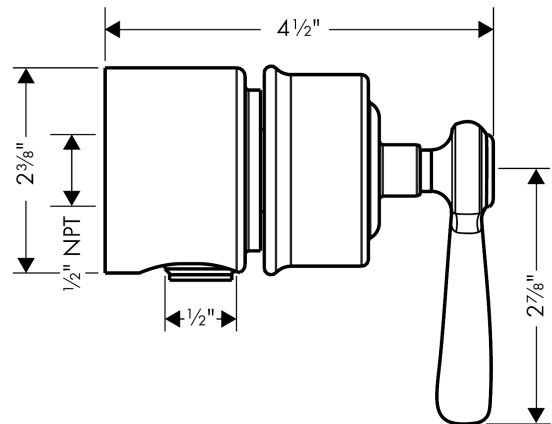

AXOR Montreux
Wall Outlet with Check Valves and Volume Control, Lever Handle
 Finishes : **polished nickel** Part no. : **16883831**

Description

Item details

List Price \$ 487.00

Compliance

Product image

Scale drawing

AXOR Montreux
Wall Outlet with Check Valves and Volume Control, Lever Handle
Finishes : **polished nickel** Part no. : **16883831**

Exploded drawing

Year of production: >04/08

AXOR Montreux
Wall Outlet with Check Valves and Volume Control, Lever Handle
 Finishes : **polished nickel** Part no. : **16883831**

Spare parts list

Year of production: >04/08

Pos.	Description	Part no.	Price	PU
1	handle	16693830	-	1
2	set of screw covers, cold / hot water / neutral	97987000	-	1
3	shut off unit right closing	96350000	-	1
4	support element	98557000	-	1
5	set of non return valves DW 15	94074000	-	1
6	flat seal	97674000	-	1