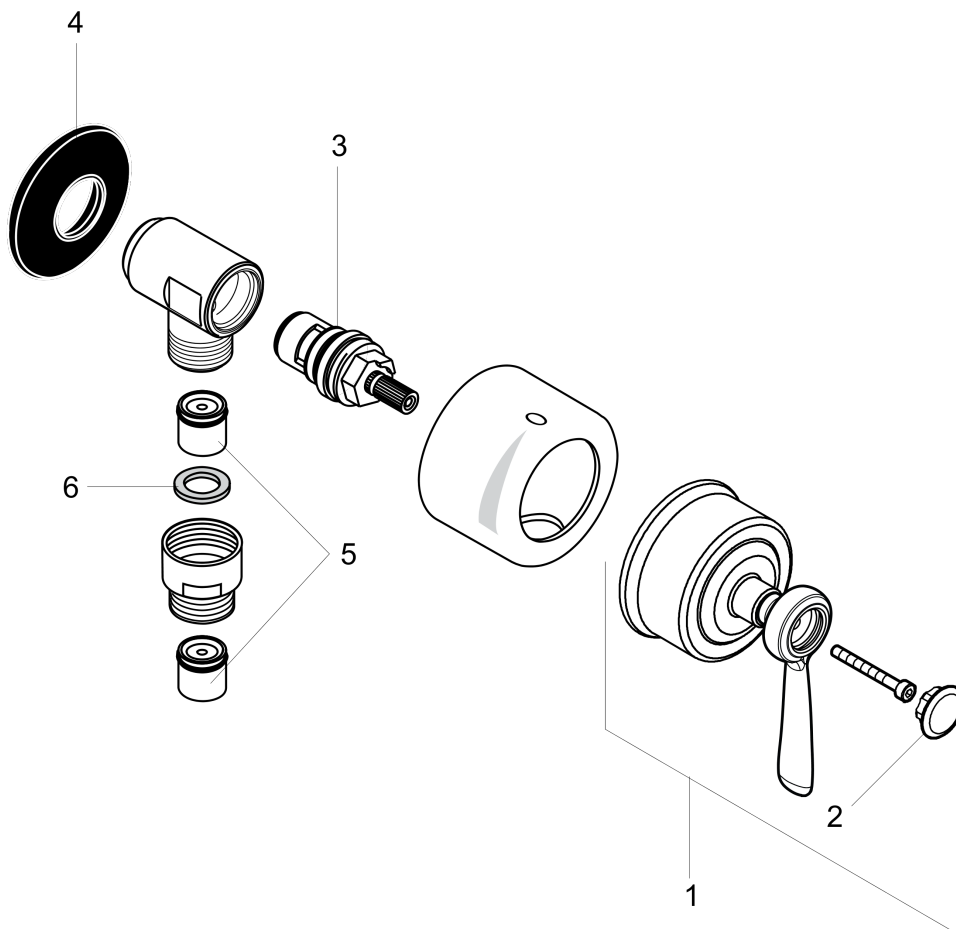

AXOR Montreux
Wall Outlet with Check Valves and Volume Control, Lever Handle
 Finishes : **polished nickel** Part no. : **16883831**

Description

Item details

List Price \$ 487.00

Compliance

Product image

Scale drawing

AXOR Montreux
Wall Outlet with Check Valves and Volume Control, Lever Handle
Finishes : **polished nickel** Part no. : **16883831**

Exploded drawing

Year of production: >04/08

AXOR Montreux
Wall Outlet with Check Valves and Volume Control, Lever Handle
 Finishes : **polished nickel** Part no. : **16883831**

Spare parts list

Year of production: >04/08

Pos.	Description	Part no.	Price	PU
1	handle	16693830	-	1
2	set of screw covers, cold / hot water / neutral	97987000	-	1
3	shut off unit right closing	96350000	-	1
4	support element	98557000	-	1
5	set of non return valves DW 15	94074000	-	1
6	flat seal	97674000	-	1