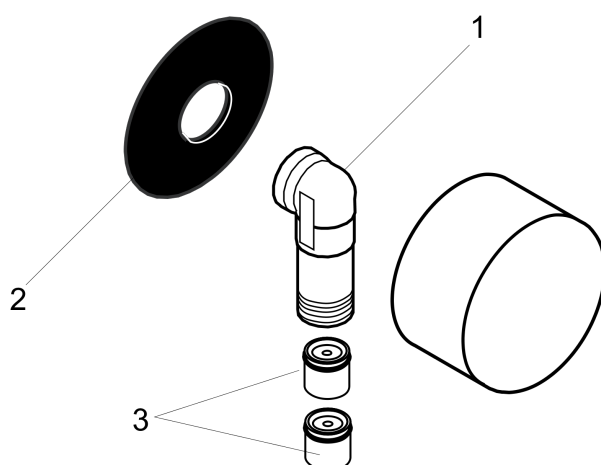

AXOR ShowerSolutions
Wall Outlet with Check Valves
 Finishes : **chrome** Part no. : **27451001**

Description

Features

- non-return valve
- 1/2" NPT

Item details

List Price \$ 88.00

Compliance

Product image

Scale drawing

AXOR ShowerSolutions
Wall Outlet with Check Valves
Finishes : **chrome** Part no. : **27451001**

Exploded drawing

Year of production: **02/01 - 01/18**

AXOR ShowerSolutions
Wall Outlet with Check Valves
 Finishes : **chrome** Part no. : **27451001**

Spare parts list

Year of production: **02/01 - 01/18**

Pos.	Description	Part no.	Price	PU
1	connection angel	98531USA	-	-
2	support element	98557000	-	1
3	set of non return valves DW 15	94074000	-	1