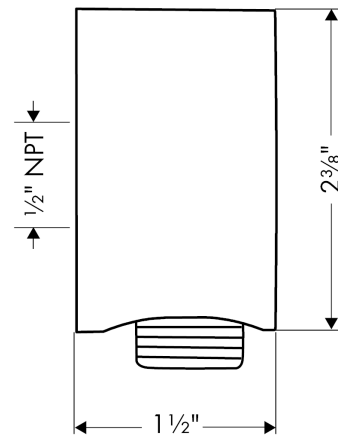

AXOR ShowerSolutions
Wall Outlet with Check Valves
 Finishes : **chrome** Part no. : **27451001**

Description

Features

- non-return valve
- 1/2" NPT

Item details

List Price \$ 88.00

Compliance

Product image

Scale drawing

AXOR ShowerSolutions
Wall Outlet with Check Valves
Finishes : **chrome** Part no. : **27451001**

Exploded drawing

Year of production: **02/01 - 01/18**

AXOR ShowerSolutions
Wall Outlet with Check Valves
 Finishes : **chrome** Part no. : **27451001**