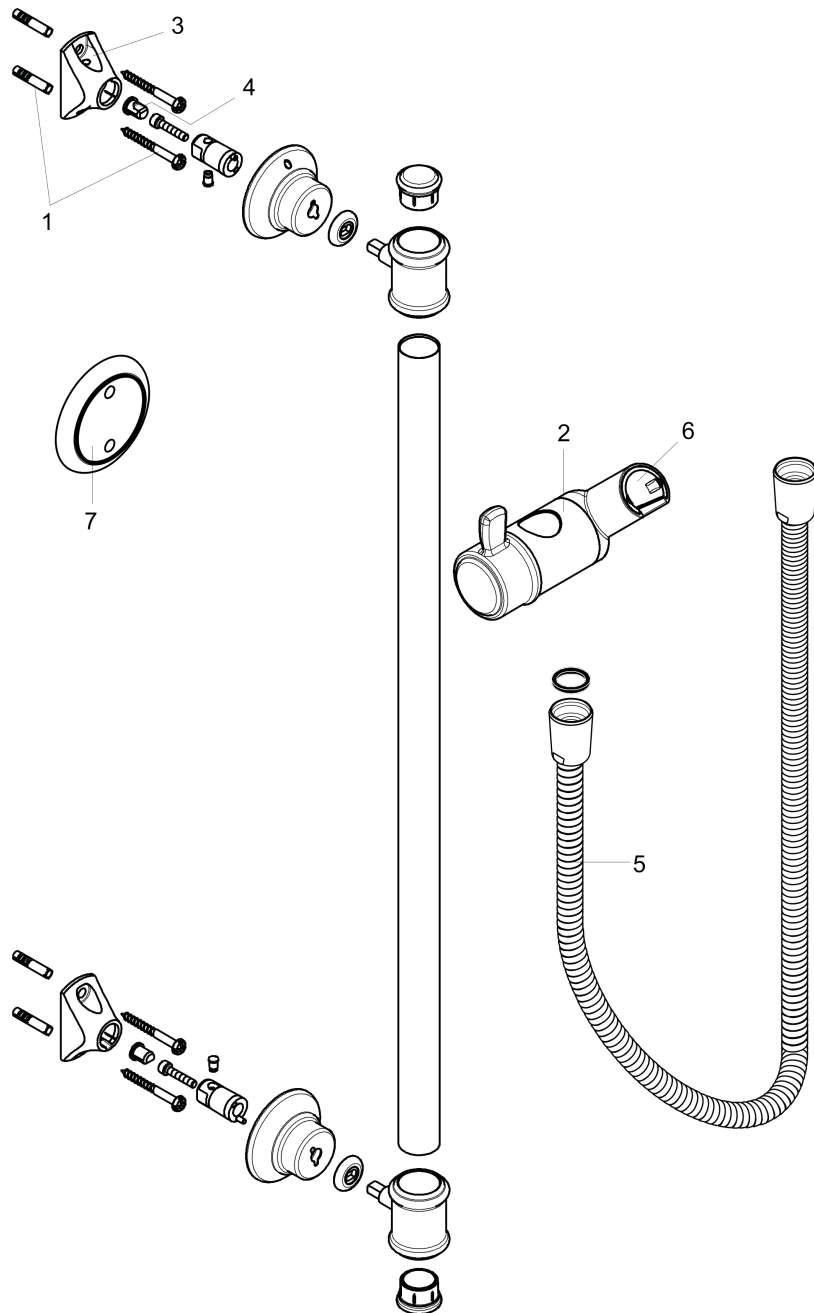

**AXOR Montreux
Wallbar 32"**

Finishes : **chrome** Part no. : **27982001**

Description

Features

- consists of: Wallbar, Handshower hose, Slider
- Brass wallbar
- Angle-adjustable holder pivots left and right, slides easily and locks in place

Item details

List Price \$ 565.00

Compliance

Product image

Scale drawing

**AXOR Montreux
Wallbar 32"**

Finishes : **chrome** Part no. : **27982001**

Exploded drawing

Year of production: >06/06

**AXOR Montreux
Wallbar 32"**

Finishes : **chrome** Part no. : **27982001**

Spare parts list

Year of production: >06/06

Pos.	Description	Part no.	Price	PU
1	mounting set	96179000	-	1
2	support, assy	98723000	-	1
3	support element	96341000	-	1
4	pin	97546000	-	1
5	shower hose 1,60 m	28276003	-	1
6	guide	98918000	-	1
7	tile-matching-disk	95538000	-	1
a	seal	98058000	-	1