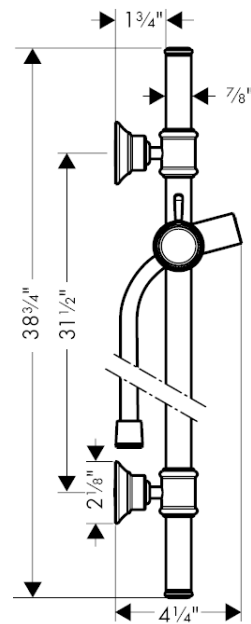

**AXOR Montreux
Wallbar 32"**

Finishes : **chrome** Part no. : **27982001**

Description

Features

- consists of: Wallbar, Handshower hose, Slider
- Brass wallbar
- Angle-adjustable holder pivots left and right, slides easily and locks in place

Item details

List Price \$ 565.00

Compliance

Product image

Scale drawing

**AXOR Montreux
Wallbar 32"**

Finishes : **chrome** Part no. : **27982001**

Exploded drawing

Year of production: >06/06

**AXOR Montreux
Wallbar 32"**

Finishes : **chrome** Part no. : **27982001**

Spare parts list

Year of production: >06/06

Pos.	Description	Part no.	Price	PU
1	mounting set	96179000	-	1
2	support, assy	98723000	-	1
3	support element	96341000	-	1
4	pin	97546000	-	1
5	shower hose 1,60 m	28276003	-	1
6	guide	98918000	-	1
7	tile-matching-disk	95538000	-	1
a	seal	98058000	-	1