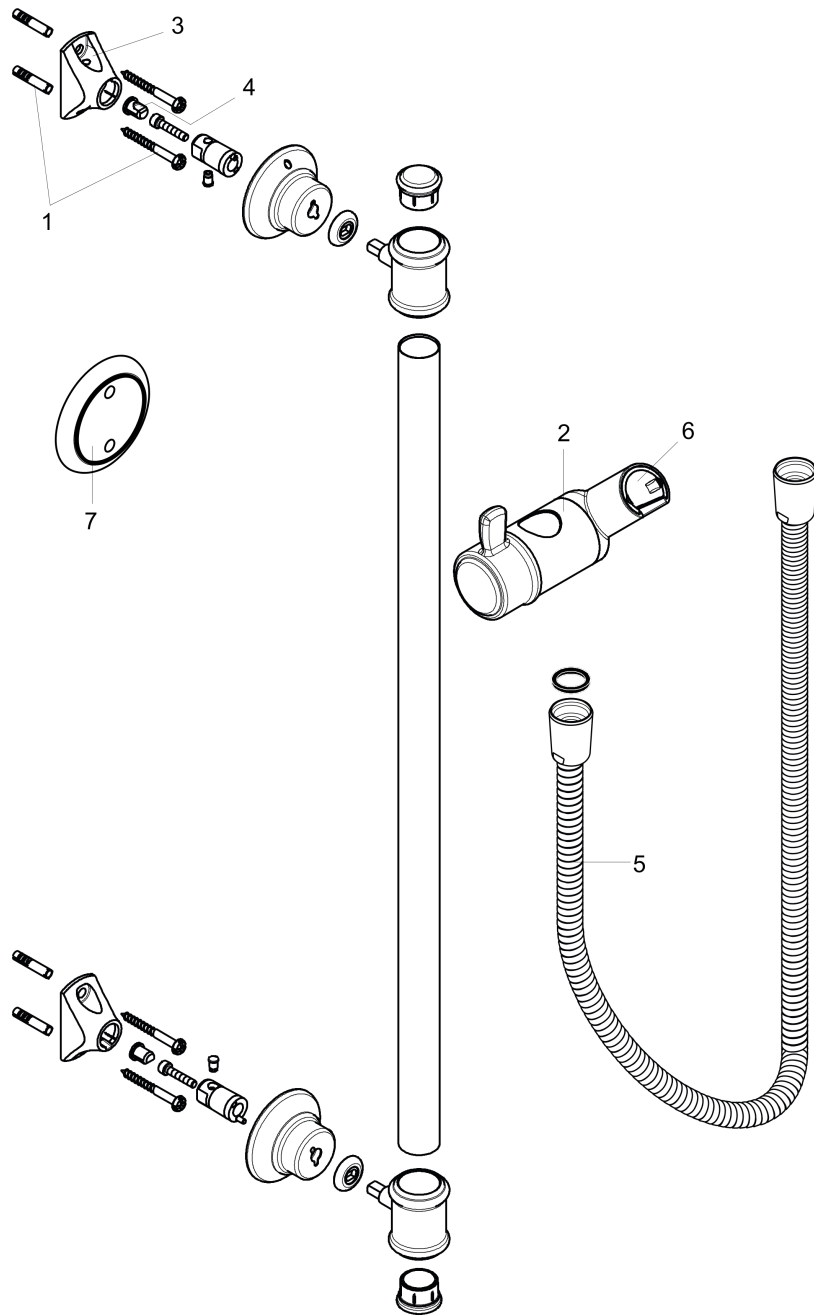

**AXOR Montreux  
Wallbar 32"**

Finishes : **brushed nickel** Part no. : **27982821**

**Description**

**Features**

- consists of: Wallbar, Handshower hose, Slider
- Brass wallbar
- Angle-adjustable holder pivots left and right, slides easily and locks in place

**Item details**

List Price \$ 852.00

**Compliance**

**Product image**

**Scale drawing**

**AXOR Montreux  
Wallbar 32"**

Finishes : **brushed nickel**    Part no. : **27982821**

**Exploded drawing**

Year of production: >06/06

**AXOR Montreux  
Wallbar 32"**

Finishes : **brushed nickel**    Part no. : **27982821**

**Spare parts list**

Year of production: >06/06

<b>Pos.</b>	<b>Description</b>	<b>Part no.</b>	<b>Price</b>	<b>PU</b>
1	mounting set	96179000	-	1
2	support, assy	98723820	-	1
3	support element	96341000	-	1
4	pin	97546000	-	1
5	shower hose 1,60 m	28116820	-	1
6	guide	98918000	-	1
7	tile-matching-disk	95538820	-	1