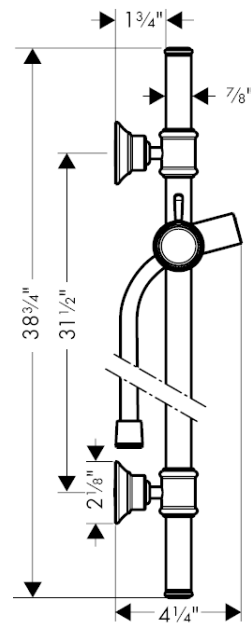

**AXOR Montreux  
Wallbar 32"**

Finishes : **brushed nickel** Part no. : **27982821**

**Description**

**Features**

- consists of: Wallbar, Handshower hose, Slider
- Brass wallbar
- Angle-adjustable holder pivots left and right, slides easily and locks in place

**Item details**

List Price \$ 852.00

**Compliance**

**Product image**

**Scale drawing**

**AXOR Montreux  
Wallbar 32"**

Finishes : **brushed nickel**    Part no. : **27982821**

**Exploded drawing**

Year of production: >06/06

**AXOR Montreux  
Wallbar 32"**

Finishes : **brushed nickel**    Part no. : **27982821**

**Spare parts list**

Year of production: >06/06

<b>Pos.</b>	<b>Description</b>	<b>Part no.</b>	<b>Price</b>	<b>PU</b>
1	mounting set	96179000	-	1
2	support, assy	98723820	-	1
3	support element	96341000	-	1
4	pin	97546000	-	1
5	shower hose 1,60 m	28116820	-	1
6	guide	98918000	-	1
7	tile-matching-disk	95538820	-	1