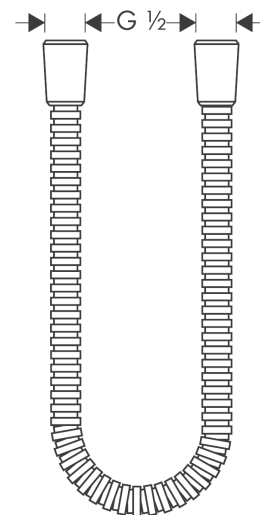

Metal Handshower Hose, 63"

Finishes : **chrome** Part no. : **28116000**

Description

Features

- Metal shower hose
- Pivot connector prevents hose from tangling
- No-kink hose

Item details

List Price \$ 121.00

Compliance

Product image

Scale drawing

Metal Handshower Hose, 63"

Finishes : **chrome** Part no. : **28116000**

Exploded drawing

Year of production: >12/05

Metal Handshower Hose, 63"

Finishes : **chrome** Part no. : **28116000**

Spare parts list

Year of production: >12/05

Pos.	Description	Part no.	Price	PU
1	seal	98058000	-	1