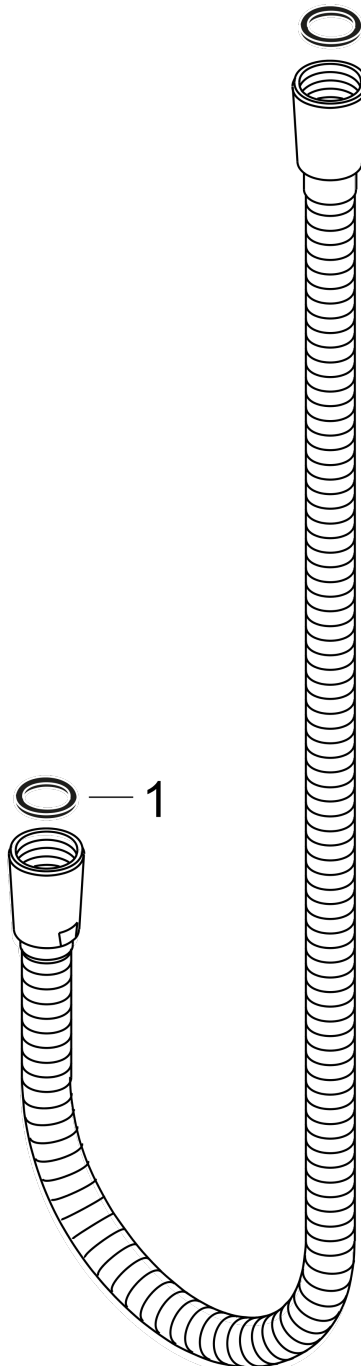

Metal Handshower Hose, 63"

Finishes : **chrome** Part no. : **28116000**

Description

Features

- Metal shower hose
- Pivot connector prevents hose from tangling
- No-kink hose

Item details

List Price \$ 121.00

Compliance

Product image

Scale drawing

Metal Handshower Hose, 63"

Finishes : **chrome** Part no. : **28116000**

Exploded drawing

Year of production: >12/05

Metal Handshower Hose, 63"

Finishes : **chrome** Part no. : **28116000**

Spare parts list

Year of production: >12/05

Pos.	Description	Part no.	Price	PU
1	seal	98058000	-	1