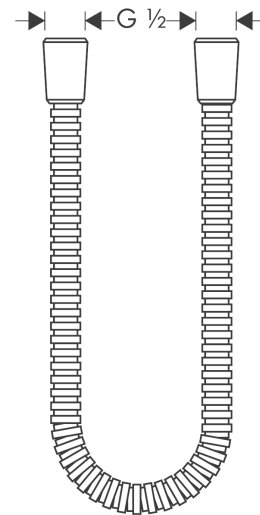

Metal Handshower Hose, 63"

Finishes : **brushed nickel** Part no. : **28116820**

Description

Features

- Metal shower hose
- Pivot connector prevents hose from tangling
- No-kink hose

Item details

List Price \$ 154.00

Compliance

Product image

Scale drawing

Metal Handshower Hose, 63"

Finishes : **brushed nickel** Part no. : **28116820**

Exploded drawing

Year of production: >11/16

Metal Handshower Hose, 63"

Finishes : **brushed nickel** Part no. : **28116820**

Spare parts list

Year of production: >11/16

Pos.	Description	Part no.	Price	PU
1	seal	98058000	-	1