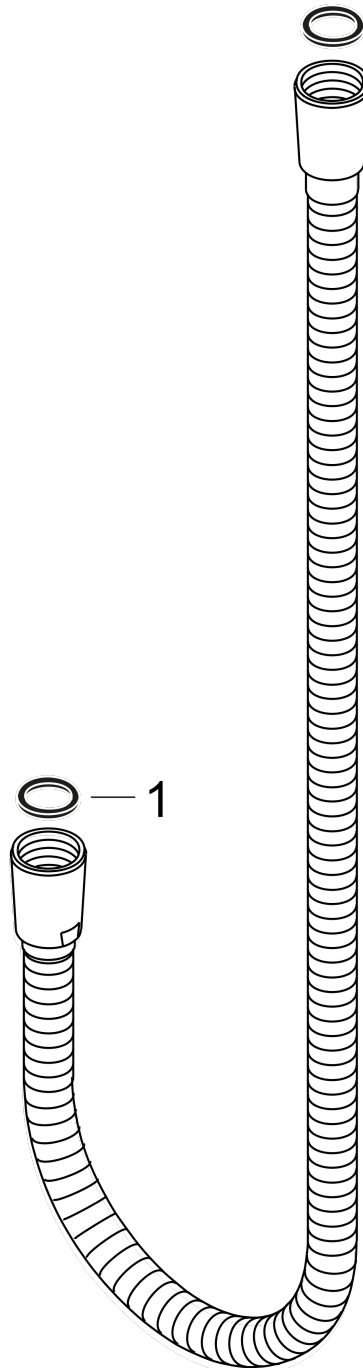

Metal Handshower Hose, 63"

Finishes : **brushed nickel** Part no. : **28116820**

Description

Features

- Metal shower hose
- Pivot connector prevents hose from tangling
- No-kink hose

Item details

List Price \$ 154.00

Compliance

Product image

Scale drawing

Metal Handshower Hose, 63"

Finishes : **brushed nickel** Part no. : **28116820**

Exploded drawing

Year of production: >11/16

Metal Handshower Hose, 63"

Finishes : **brushed nickel** Part no. : **28116820**

Spare parts list

Year of production: >11/16

Pos.	Description	Part no.	Price	PU
1	seal	98058000	-	1