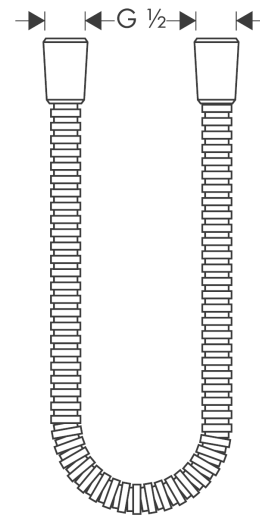

Metal Handshower Hose, 80"

Finishes : **chrome** Part no. : **28120000**

Description

Features

- Metal shower hose
- Pivot connector prevents hose from tangling
- No-kink hose

Item details

List Price \$ 128.00

Compliance

Product image

Scale drawing

Metal Handshower Hose, 80"

Finishes : **chrome** Part no. : **28120000**

Exploded drawing

Year of production: >**12/05**

Metal Handshower Hose, 80"

Finishes : **chrome** Part no. : **28120000**

Spare parts list

Year of production: >12/05

Pos.	Description	Part no.	Price	PU
1	seal	98058000	-	1