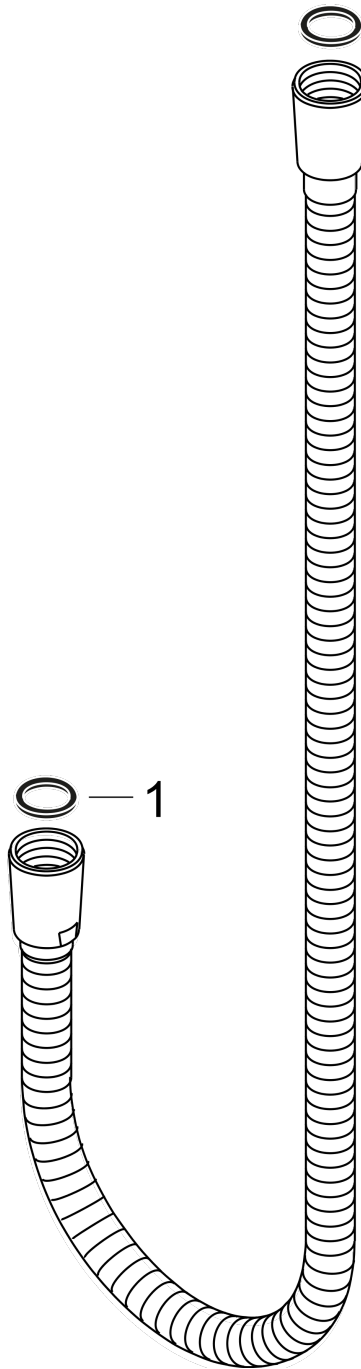

Metal Handshower Hose, 80"

Finishes : **chrome** Part no. : **28120000**

Description

Features

- Metal shower hose
- Pivot connector prevents hose from tangling
- No-kink hose

Item details

List Price \$ 128.00

Compliance

Product image

Scale drawing

Metal Handshower Hose, 80"

Finishes : **chrome** Part no. : **28120000**

Exploded drawing

Year of production: >**12/05**

Metal Handshower Hose, 80"

Finishes : **chrome** Part no. : **28120000**

Spare parts list

Year of production: >12/05

Pos.	Description	Part no.	Price	PU
1	seal	98058000	-	1