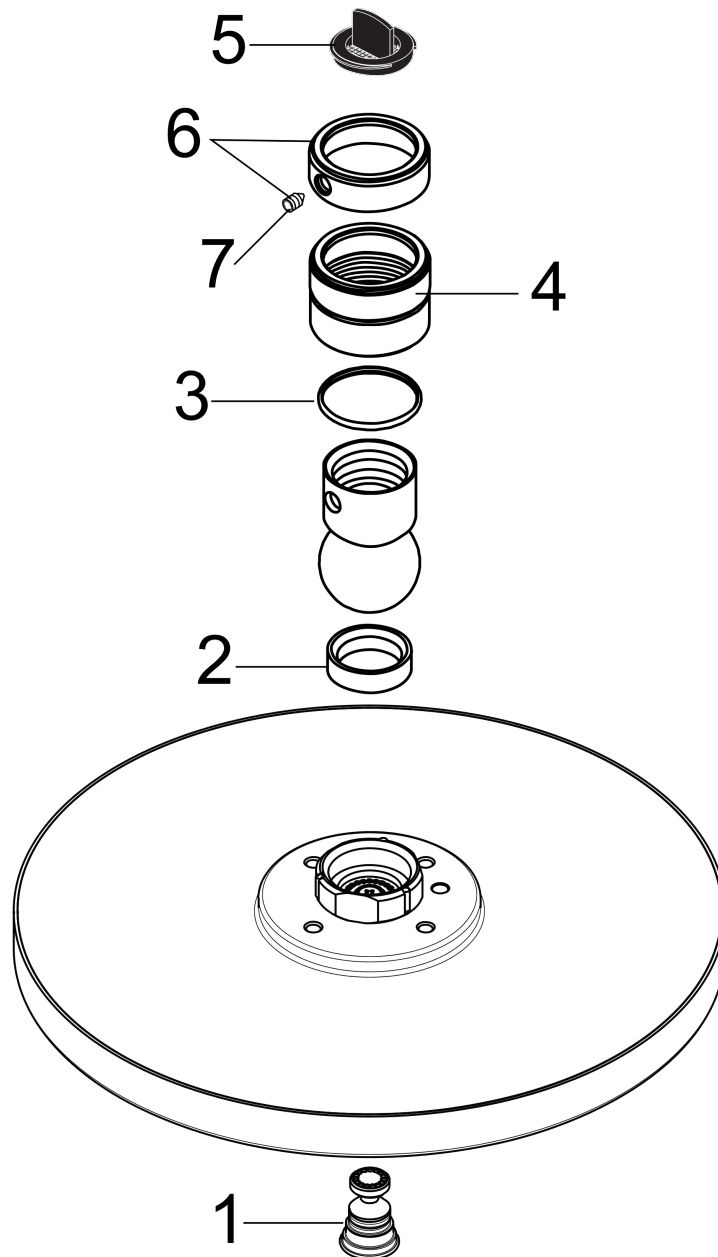

AXOR Starck
Showerhead 240 1-Jet, 2.5 GPM
 Finishes : **chrome** Part no. : **28494001**

Description

Features

- 180 no-clog spray channels
- Spray modes: RainAir
- Flow: 2.5 GPM (9.5 L/Min)
- Fully-finished matching spray face

Item details

List Price \$ 908.00

Technology

Compliance

Product image

Scale drawing

AXOR Starck
Showerhead 240 1-Jet, 2.5 GPM
Finishes : **chrome** Part no. : **28494001**

Exploded drawing

Year of production: >04/04

AXOR Starck
Showerhead 240 1-Jet, 2.5 GPM
 Finishes : **chrome** Part no. : **28494001**

Spare parts list

Year of production: >04/04

| Pos. | Description | Part no. | Price | PU |
|------|-----------------------|----------|-------|----|
| 1 | air jet (Eco) | 95795000 | - | 1 |
| 2 | seal | 97606000 | - | 1 |
| 3 | lever collar | 97536000 | - | 1 |
| 4 | nut | 97958000 | - | 1 |
| 5 | filter packing | 88649000 | - | 1 |
| 6 | lock washer | 98942000 | - | 1 |
| 7 | hollow set screw M4x6 | 97767000 | - | 1 |