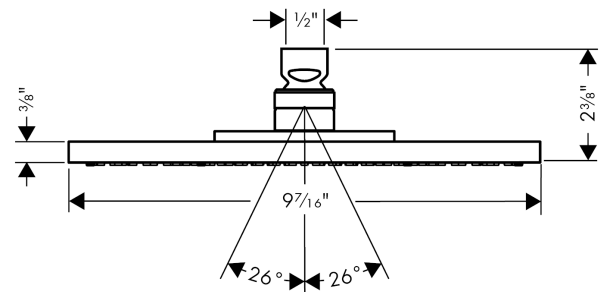

AXOR Starck
Showerhead 240 1-Jet, 2.5 GPM
 Finishes : **chrome** Part no. : **28494001**

Description

Features

- 180 no-clog spray channels
- Spray modes: RainAir
- Flow: 2.5 GPM (9.5 L/Min)
- Fully-finished matching spray face

Item details

List Price \$ 908.00

Technology

Compliance

Product image

Scale drawing

AXOR Starck
Showerhead 240 1-Jet, 2.5 GPM
Finishes : **chrome** Part no. : **28494001**

Exploded drawing

Year of production: >04/04

AXOR Starck
Showerhead 240 1-Jet, 2.5 GPM
 Finishes : **chrome** Part no. : **28494001**

Spare parts list

Year of production: >04/04

| Pos. | Description | Part no. | Price | PU |
|------|-----------------------|----------|-------|----|
| 1 | air jet (Eco) | 95795000 | - | 1 |
| 2 | seal | 97606000 | - | 1 |
| 3 | lever collar | 97536000 | - | 1 |
| 4 | nut | 97958000 | - | 1 |
| 5 | filter packing | 88649000 | - | 1 |
| 6 | lock washer | 98942000 | - | 1 |
| 7 | hollow set screw M4x6 | 97767000 | - | 1 |