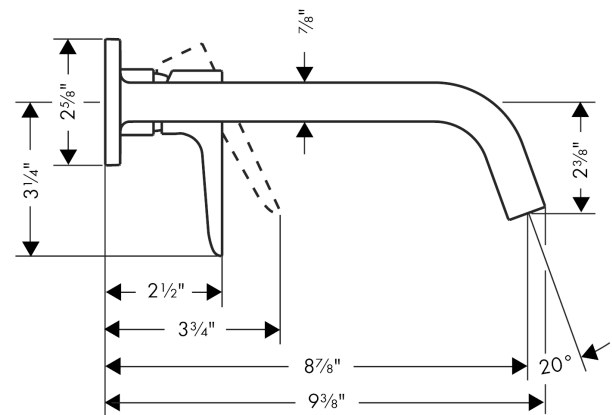

**AXOR Citterio M**  
**Wall-Mounted Single-Handle Faucet Trim, 1.2 GPM**  
 Finishes : **chrome** Part no. : **34116001**

**Description**

**Features**

- Aerated spray
- Flow: 1.2 GPM (4.5 L/Min)
- Ceramic cartridge

**Item details**

List Price \$ 820.00

**Technology**

**Compliance**

**Product image**

**Scale drawing**

**AXOR Citterio M**  
**Wall-Mounted Single-Handle Faucet Trim, 1.2 GPM**  
 Finishes : **chrome** Part no. : **34116001**

Exploded drawing

Year of production: >07/16

**AXOR Citterio M**  
**Wall-Mounted Single-Handle Faucet Trim, 1.2 GPM**  
 Finishes : **chrome** Part no. : **34116001**

## Spare parts list

Year of production: >07/16

Pos.	Description	Part no.	Price	PU
1	handle	34097000	-	1
2	screw cover	96338000	-	1
3	flange	98863000	-	1
4	cartridge, assy	95973001	-	1
5	seal	98865000	-	1
6	adapter for cartridge	95634000	-	1
7	escutcheon for handle	98959000	-	1
8	washer	97600000	-	1
9	fixing set	97971000	-	1
10	connecting thread G½	98933000	-	1
11	O-ring 11x2	98127000	-	1
12	O-ring 33x1,5	98164000	-	1
13	spout 220 mm	98935000	-	1
14	aerator M16,5x1 (4,5 l/min)	92875000	-	1
15	special tool	98987000	-	1
16	nut	95633000	-	1
17	conversion kit for 34111180	95635000	-	1
18	O-Ring 22x2	98185000	-	1
19	O-ring 26x2	98147000	-	1
20	extension set 25 mm for 13622180	31971000	-	1
21	hollow set screw M4x5	92846000	-	1
a	escutcheon for spout	98960000	-	1
b	extension set for 34111180	34983000	-	1
c	Grease	90920000	-	1