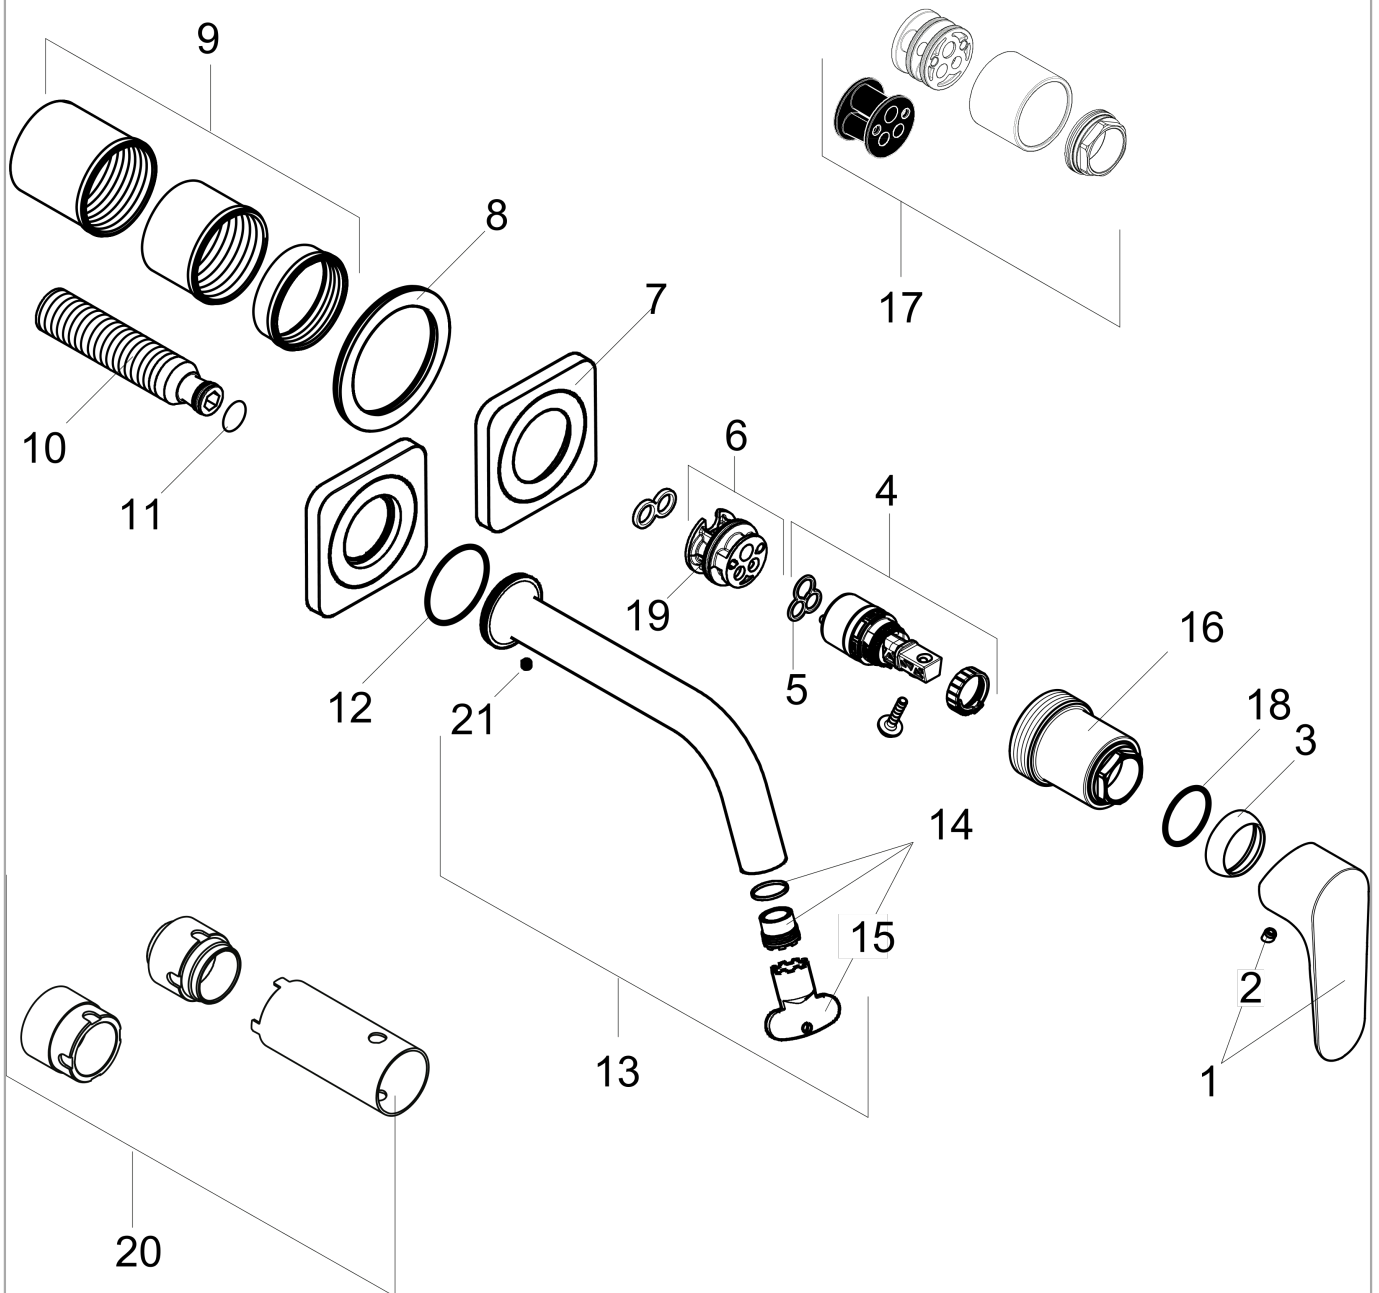

**AXOR Citterio M**  
**Wall-Mounted Single-Handle Faucet Trim, 1.2 GPM**  
 Finishes : **chrome** Part no. : **34116001**

**Description**

**Features**

- Aerated spray
- Flow: 1.2 GPM (4.5 L/Min)
- Ceramic cartridge

**Item details**

List Price \$ 820.00

**Technology**

**Compliance**

**Product image**

**Scale drawing**

**AXOR Citterio M**  
**Wall-Mounted Single-Handle Faucet Trim, 1.2 GPM**  
 Finishes : **chrome** Part no. : **34116001**

Exploded drawing

Year of production: >07/16

**AXOR Citterio M**  
**Wall-Mounted Single-Handle Faucet Trim, 1.2 GPM**  
 Finishes : **chrome** Part no. : **34116001**

## Spare parts list

Year of production: >07/16

Pos.	Description	Part no.	Price	PU
1	handle	34097000	-	1
2	screw cover	96338000	-	1
3	flange	98863000	-	1
4	cartridge, assy	95973001	-	1
5	seal	98865000	-	1
6	adapter for cartridge	95634000	-	1
7	escutcheon for handle	98959000	-	1
8	washer	97600000	-	1
9	fixing set	97971000	-	1
10	connecting thread G½	98933000	-	1
11	O-ring 11x2	98127000	-	1
12	O-ring 33x1,5	98164000	-	1
13	spout 220 mm	98935000	-	1
14	aerator M16,5x1 (4,5 l/min)	92875000	-	1
15	special tool	98987000	-	1
16	nut	95633000	-	1
17	conversion kit for 34111180	95635000	-	1
18	O-Ring 22x2	98185000	-	1
19	O-ring 26x2	98147000	-	1
20	extension set 25 mm for 13622180	31971000	-	1
21	hollow set screw M4x5	92846000	-	1
a	escutcheon for spout	98960000	-	1
b	extension set for 34111180	34983000	-	1
c	Grease	90920000	-	1