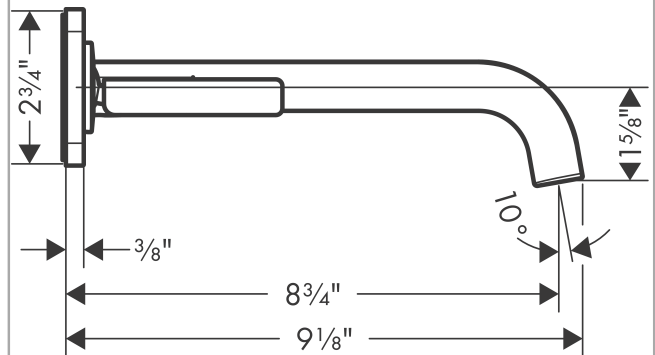

**AXOR Citterio E**  
**Wall-Mounted Single-Handle Faucet Trim with Base Plate, 1.2 GPM**  
 Finishes : **chrome** Part no. : **36114001**

**Description**

**Features**

- Laminar spray
- Flow: 1.2 GPM (4.5 L/Min)
- Joystick ceramic cartridge

**Item details**

List Price \$ 1,225.00

**Technology**

**Compliance**

**Product image**

**Scale drawing**

**AXOR Citterio E**  
**Wall-Mounted Single-Handle Faucet Trim with Base Plate, 1.2 GPM**  
 Finishes : **chrome** Part no. : **36114001**

### Spare parts list

Year of production: >07/16

Pos.	Description	Part no.	Price	PU
1	fixing set	97971000	-	1
2	adapter for cartridge	95644000	-	1
3	cartridge, assy	96339000	-	1
4	O-ring 21,95x1,78	95169000	-	1
5	nut	95777000	-	1
6	O-ring 34x2	98383000	-	1
7	escutcheon	92496000	-	1
8	nut	97601000	-	1
9	escutcheon for handle	96912000	-	1
10	O-ring 57x2,5	98394000	-	1
11	handle	92335000	-	1
12	flange	95776000	-	1
13	hollow set screw M4x6	97767000	-	1
14	spout 220 mm	92336000	-	1
15	aerator laminar M16,5x1 (4,5 l/min)	92876000	-	1
16	special tool	98987000	-	1
17	escutcheon for spout	93097000	-	1
18	connecting thread G½	95626000	-	1
19	O-ring 13x2	98128000	-	1
20	extension set 25 mm for 13622180	31971000	-	1
a	extension set for 38111180	38982000	-	1
b	conversion kit	95643000	-	1
c	adapter for cartridge	97280000	-	1
d	Grease	90920000	-	1