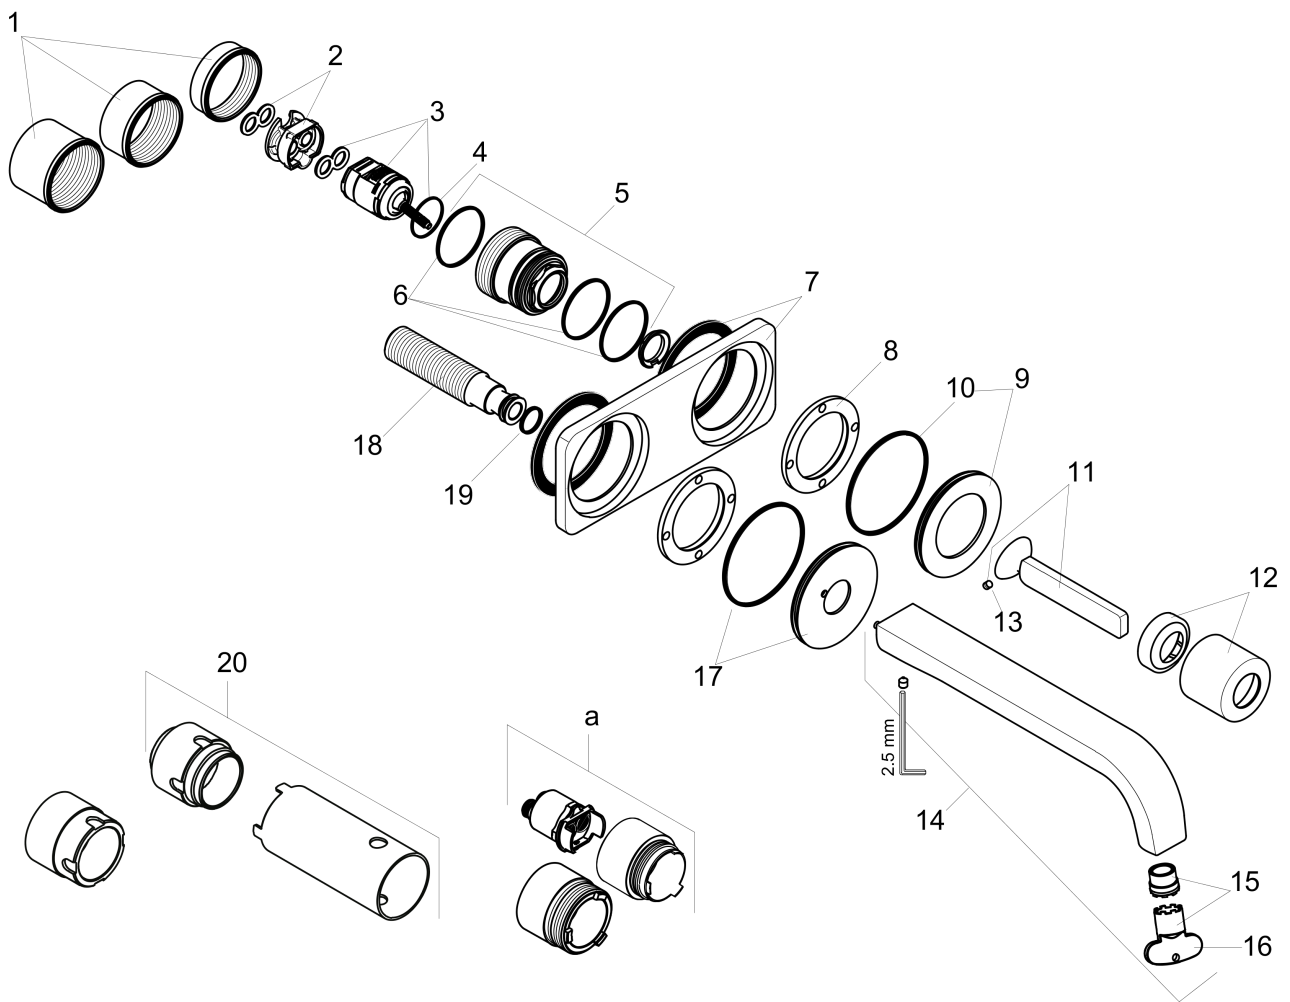

**AXOR Citterio E**  
**Wall-Mounted Single-Handle Faucet Trim with Base Plate, 1.2 GPM**  
 Finishes : **chrome** Part no. : **36114001**

**Description**

**Features**

- Laminar spray
- Flow: 1.2 GPM (4.5 L/Min)
- Joystick ceramic cartridge

**Item details**

List Price \$ 1,225.00

**Technology**

**Compliance**

**Product image**

**Scale drawing**

**AXOR Citterio E**  
**Wall-Mounted Single-Handle Faucet Trim with Base Plate, 1.2 GPM**  
 Finishes : **chrome** Part no. : **36114001**

## AXOR Citterio E

Wall-Mounted Single-Handle Faucet Trim with Base Plate, 1.2 GPM

Finishes : **chrome** Part no. : **36114001**

### Spare parts list

Year of production: >07/16

Pos.	Description	Part no.	Price	PU
1	fixing set	97971000	-	1
2	adapter for cartridge	95644000	-	1
3	cartridge, assy	96339000	-	1
4	O-ring 21,95x1,78	95169000	-	1
5	nut	95777000	-	1
6	O-ring 34x2	98383000	-	1
7	escutcheon	92496000	-	1
8	nut	97601000	-	1
9	escutcheon for handle	96912000	-	1
10	O-ring 57x2,5	98394000	-	1
11	handle	92335000	-	1
12	flange	95776000	-	1
13	hollow set screw M4x6	97767000	-	1
14	spout 220 mm	92336000	-	1
15	aerator laminar M16,5x1 (4,5 l/min)	92876000	-	1
16	special tool	98987000	-	1
17	escutcheon for spout	93097000	-	1
18	connecting thread G½	95626000	-	1
19	O-ring 13x2	98128000	-	1
20	extension set 25 mm for 13622180	31971000	-	1
a	extension set for 38111180	38982000	-	1
b	conversion kit	95643000	-	1
c	adapter for cartridge	97280000	-	1
d	Grease	90920000	-	1