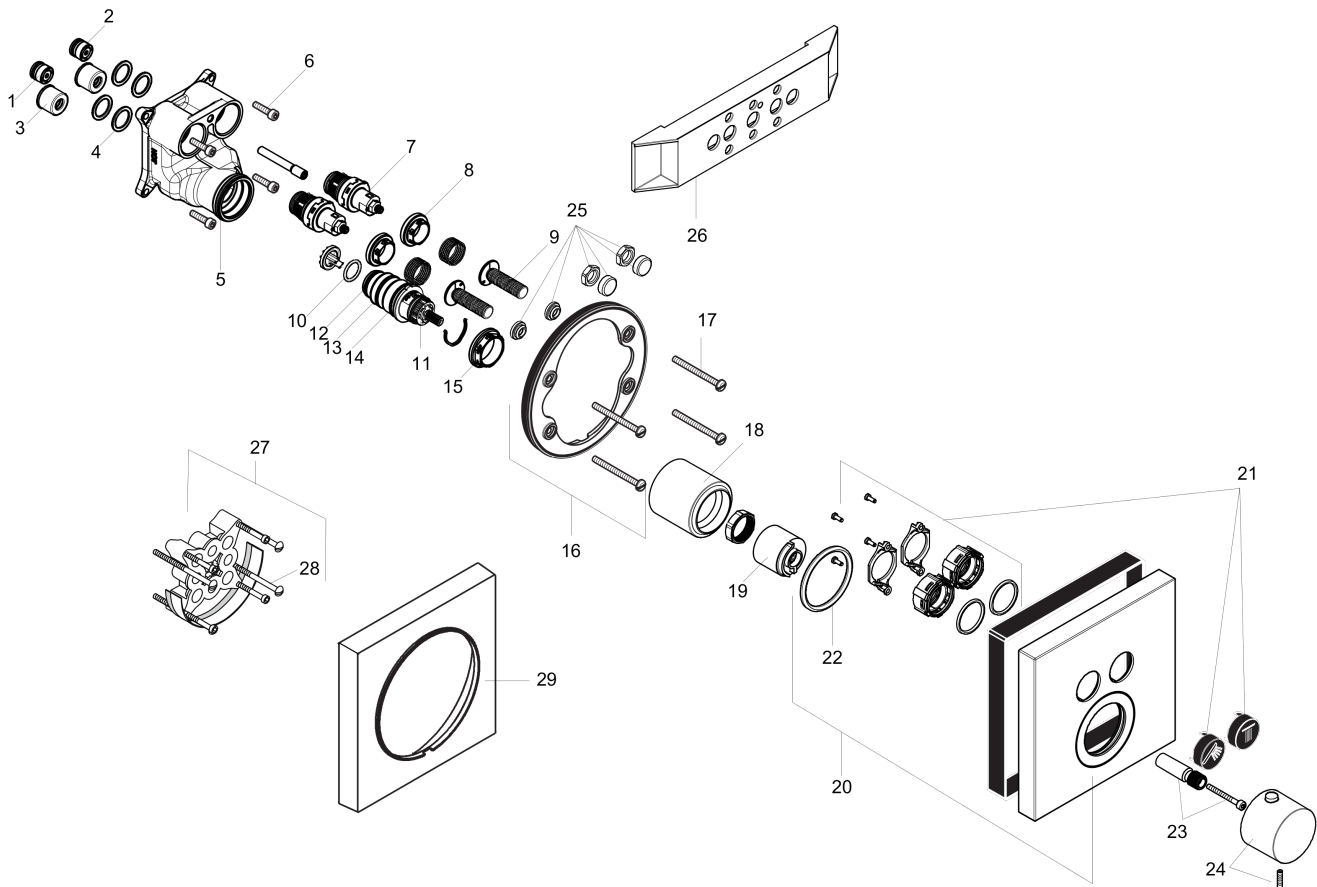

AXOR ShowerSelect
Thermostatic Trim Square for 2 Functions
 Finishes : **chrome** Part no. : **36715001**

Description

Features

- Outlets may be operated simultaneously
- Select push-button on/off control for 2 outlets
- Flow: 8.0 GPM (30.3 L/Min) / 2.0 GPM (7.6 L/Min)
- Thermostatic cartridge, Start/stop cartridge
- Anti-scald 100° safety stop
- Optimized for water-efficient shower products
- Includes optional accessory to limit total flow to 2.0 GPM @ 80 psi where required

Year of production: >01/16

AXOR ShowerSelect
Thermostatic Trim Square for 2 Functions
 Finishes : **chrome** Part no. : **36715001**

Spare parts list

Year of production: >01/16

Pos.	Description	Part no.	Price	PU
1	non return valve (pressure-resistant up to 2 MPa)	92594000	-	1
2	non return valve	97980000	-	1
3	noise reduction	94073000	-	1
4	O-ring 16x2	98133000	-	1
5	O-ring 36x2	98156000	-	1
6	set of screws	96525000	-	1
7	shut off unit	95758000	-	1
8	nut	98368000	-	1
9	Select-adapter	92219000	-	1
10	O-ring 16x2,5	98134000	-	1
11	thermostat cartridge	98282001	-	1
12	O-ring 20x1,5	98197000	-	1
13	O-ring 25x1,5	98146000	-	1
14	O-ring 25x2,5	92146000	-	1
15	nut	98913000	-	1
16	holder for escutcheon	98793000	-	1
17	set of fixing screws	96454000	-	1
18	sleeve	92546000	-	1
19	safety set for temperature control	97334000	-	1
20	escutcheon 170 / 170 mm	92642001	-	1
21	set of symbols	92544610	-	1
22	O-Ring 48x3	95508000	-	1
23	adapter for handle	98701000	-	1
24	handle for thermostat	92534000	-	1
25	nut and flange	92696000	-	1
26	fit-up aid	92540000	-	1
27	extension 25 mm	13595000	-	1
28	set of fixing screws	97747000	-	1
29	extension 22 mm	97407000	-	1
a	Grease	90920000	-	1
b	compensation set 1°	95521000	-	1
c	symbol head shower Rain large	93571610	-	1
d	symbol head shower Rain small	93572610	-	1
e	symbol handshower	93573610	-	1
f	symbol Flood jet	93574610	-	1
g	symbol Whirl	93575610	-	1
h	symbol Mono	93576610	-	1
i	symbol tub	93577610	-	1
j	symbol body shower	93578610	-	1
k	symbol ON/OFF	93579610	-	1