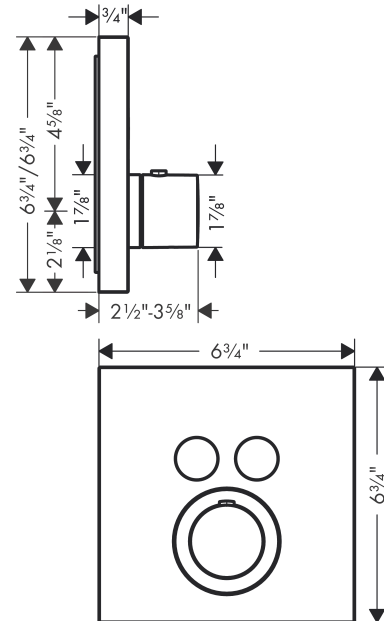

Scale drawing