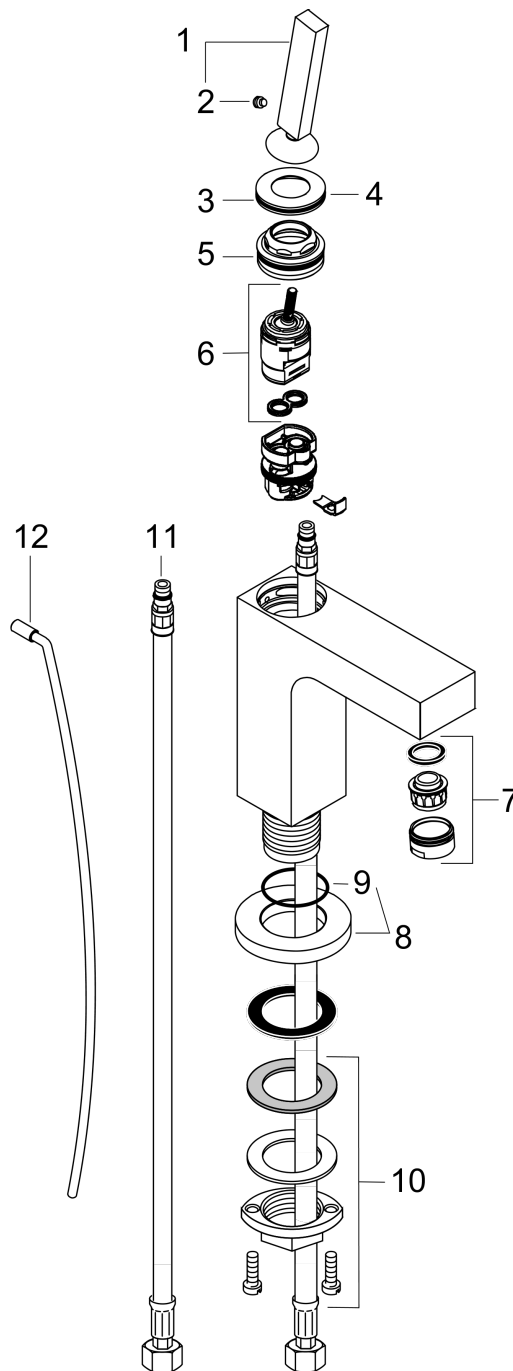

AXOR Citterio
Single-Hole Faucet 110 with Pop-Up Drain, 1.2 GPM
 Finishes : **chrome** Part no. : **39010001**

Description

Features

- Aerated spray
- Flow: 1.2 GPM (4.5 L/Min)
- Joystick ceramic cartridge
- Includes pop-up drain

Scale drawing

AXOR Citterio
Single-Hole Faucet 110 with Pop-Up Drain, 1.2 GPM
 Finishes : **chrome** Part no. : **39010001**

Exploded drawing

Year of production: >07/16

AXOR Citterio
Single-Hole Faucet 110 with Pop-Up Drain, 1.2 GPM
 Finishes : **chrome** Part no. : **39010001**

Spare parts list

Year of production: >07/16

Pos.	Description	Part no.	Price	PU
1	handle	39091000	-	1
2	hollow set screw M6x6	97660000	-	1
3	escutcheon	96671000	-	1
4	O-ring 33x1,5	98164000	-	1
5	nut	97157000	-	1
6	cartridge, assy	96339000	-	1
7	aerator M24x1 (4,5 l/min)	92877000	-	1
8	escutcheon	95396000	-	1
9	O-ring 36x2	98156000	-	1
10	fixing set (Ø 32)	13961000	-	1
11	connection hose 18½" M8x0,75 3/8"	96321001	-	1
12	pull rod	96923000	-	1
a	O-ring 35x2	92604000	-	1
b	pop up waste	94159000	-	1
c	service tool for disassembling the handle	92124000	-	1