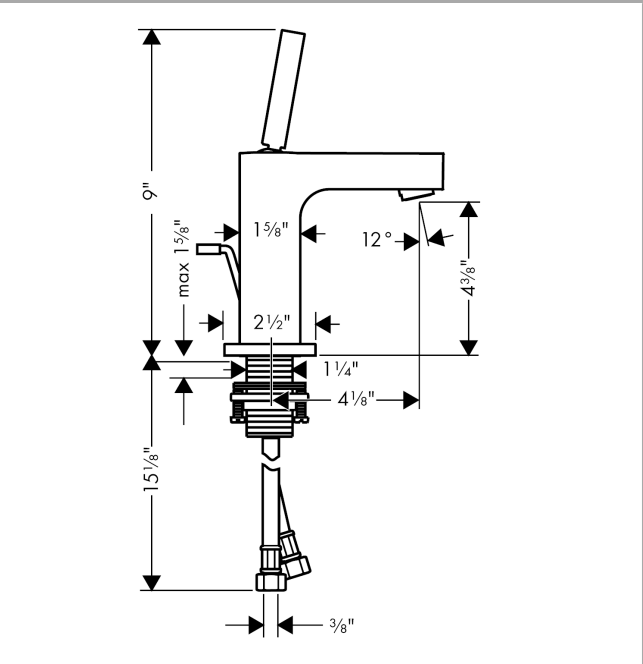

AXOR Citterio
Single-Hole Faucet 110 with Pop-Up Drain, 1.2 GPM
 Finishes : **chrome** Part no. : **39010001**

Description

Features

- Aerated spray
- Flow: 1.2 GPM (4.5 L/Min)
- Joystick ceramic cartridge
- Includes pop-up drain

Scale drawing

AXOR Citterio
Single-Hole Faucet 110 with Pop-Up Drain, 1.2 GPM
 Finishes : **chrome** Part no. : **39010001**

Exploded drawing

Year of production: >07/16

AXOR Citterio
Single-Hole Faucet 110 with Pop-Up Drain, 1.2 GPM
 Finishes : **chrome** Part no. : **39010001**

Spare parts list

Year of production: >07/16

Pos.	Description	Part no.	Price	PU
1	handle	39091000	-	1
2	hollow set screw M6x6	97660000	-	1
3	escutcheon	96671000	-	1
4	O-ring 33x1,5	98164000	-	1
5	nut	97157000	-	1
6	cartridge, assy	96339000	-	1
7	aerator M24x1 (4,5 l/min)	92877000	-	1
8	escutcheon	95396000	-	1
9	O-ring 36x2	98156000	-	1
10	fixing set (Ø 32)	13961000	-	1
11	connection hose 18½" M8x0,75 3/8"	96321001	-	1
12	pull rod	96923000	-	1
a	O-ring 35x2	92604000	-	1
b	pop up waste	94159000	-	1
c	service tool for disassembling the handle	92124000	-	1