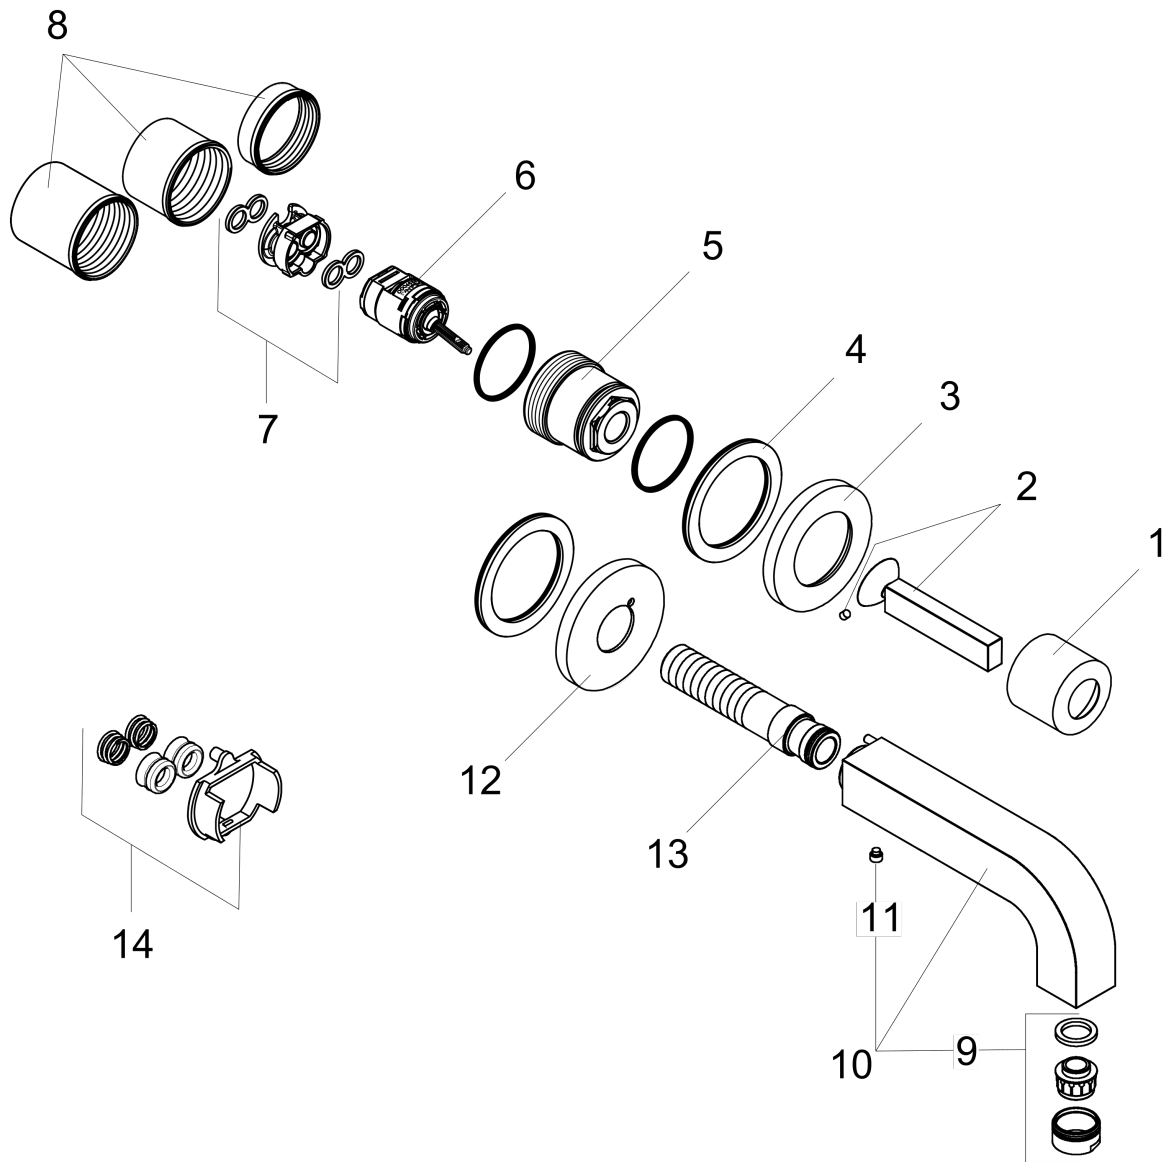

AXOR Citterio
Wall-Mounted Single-Handle Faucet Trim, 1.2 GPM
 Finishes : **chrome** Part no. : **39116001**

Description

Features

- Aerated spray
- Flow: 1.2 GPM (4.5 L/Min)
- Joystick ceramic cartridge

Item details

List Price \$ 775.00

Technology

Compliance

Product image

Scale drawing

AXOR Citterio
Wall-Mounted Single-Handle Faucet Trim, 1.2 GPM
 Finishes : **chrome** Part no. : **39116001**

Exploded drawing

Year of production: >07/16

AXOR Citterio
Wall-Mounted Single-Handle Faucet Trim, 1.2 GPM
 Finishes : **chrome** Part no. : **39116001**

Spare parts list

Year of production: >07/16

Pos.	Description	Part no.	Price	PU
1	flange	96908000	-	1
2	handle	39092000	-	1
3	escutcheon for handle	96909000	-	1
4	washer	97600000	-	1
5	nut	95645000	-	1
6	cartridge, assy	96339000	-	1
7	adapter for cartridge	95644000	-	1
8	fixing set	97971000	-	1
9	aerator M24x1 (4,5 l/min)	92877000	-	1
10	spout 220 mm	97239000	-	1
11	hollow set screw M4x6	97767000	-	1
12	escutcheon	98720000	-	1
13	connecting thread G½	97228000	-	1
14	conversion kit	95643000	-	1
a	extension set 25 mm for 13622180	31971000	-	1
b	base body	13622181	-	1
c	Grease	90920000	-	1