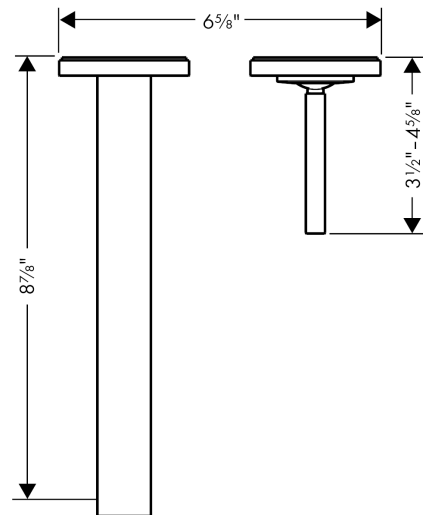

AXOR Citterio
Wall-Mounted Single-Handle Faucet Trim, 1.2 GPM
 Finishes : **chrome** Part no. : **39116001**

Description

Features

- Aerated spray
- Flow: 1.2 GPM (4.5 L/Min)
- Joystick ceramic cartridge

Item details

List Price \$ 775.00

Technology

Compliance

Product image

Scale drawing

AXOR Citterio
Wall-Mounted Single-Handle Faucet Trim, 1.2 GPM
 Finishes : **chrome** Part no. : **39116001**

Exploded drawing

Year of production: >07/16

AXOR Citterio
Wall-Mounted Single-Handle Faucet Trim, 1.2 GPM
 Finishes : **chrome** Part no. : **39116001**

Spare parts list

Year of production: >07/16

Pos.	Description	Part no.	Price	PU
1	flange	96908000	-	1
2	handle	39092000	-	1
3	escutcheon for handle	96909000	-	1
4	washer	97600000	-	1
5	nut	95645000	-	1
6	cartridge, assy	96339000	-	1
7	adapter for cartridge	95644000	-	1
8	fixing set	97971000	-	1
9	aerator M24x1 (4,5 l/min)	92877000	-	1
10	spout 220 mm	97239000	-	1
11	hollow set screw M4x6	97767000	-	1
12	escutcheon	98720000	-	1
13	connecting thread G½	97228000	-	1
14	conversion kit	95643000	-	1
a	extension set 25 mm for 13622180	31971000	-	1
b	base body	13622181	-	1
c	Grease	90920000	-	1