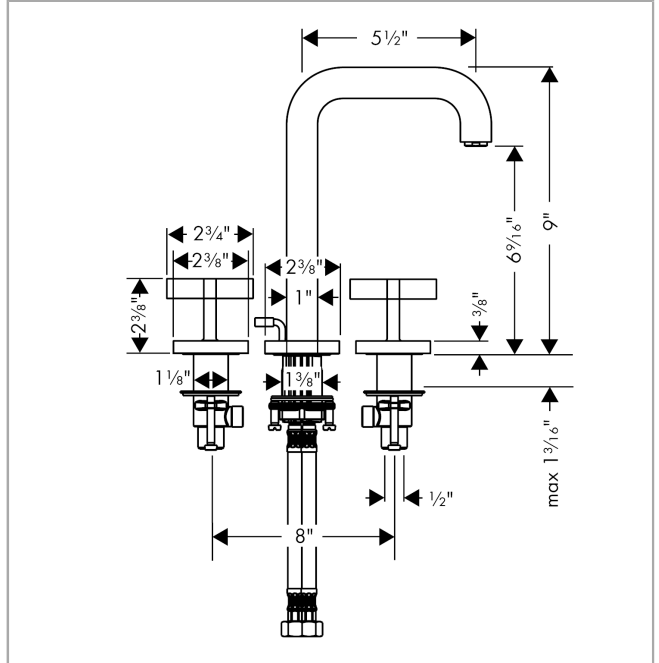

AXOR Citterio

Widespread Faucet 170 with Cross Handles and Pop-Up Drain, 1.2 GPM

Finishes : **chrome** Part no. : **39133001**

Description

Features

- Aerated spray
- Flow: 1.2 GPM (4.5 L/Min)
- 90° ceramic valves
- Includes pop-up drain

Item details

List Price \$ 1,607.00

Technology

Compliance

Product image

Scale drawing

AXOR Citterio
Widespread Faucet 170 with Cross Handles and Pop-Up Drain, 1.2 GPM
 Finishes : **chrome** Part no. : **39133001**

Exploded drawing

Year of production: >07/16

AXOR Citterio

Widespread Faucet 170 with Cross Handles and Pop-Up Drain, 1.2 GPM

Finishes : **chrome** Part no. : **39133001**

Spare parts list

Year of production: >07/16

Pos.	Description	Part no.	Price	PU
1	spout 165 mm	95568000	-	1
2	aerator M18x1 (4,5 l/min)	92884000	-	1
3	escutcheon	95569000	-	1
4	pop up rod	96676000	-	1
5	O-ring 12x2	98214000	-	1
6	hexagon socket screw M5x12	98639000	-	1
7	fixing set (Ø 32)	13961000	-	1
8	connection hose 18½" M8x0,75 3/8"	96321001	-	1
9	handle	39291000	-	1
10	handle	39292000	-	1
11	nut	92854000	-	1
12	O-Ring 32x2,5	96364000	-	1
13	O-ring 40x3	92634000	-	1
14	shut off unit left closing	94008000	-	1
15	shut off unit right closing	94009000	-	1