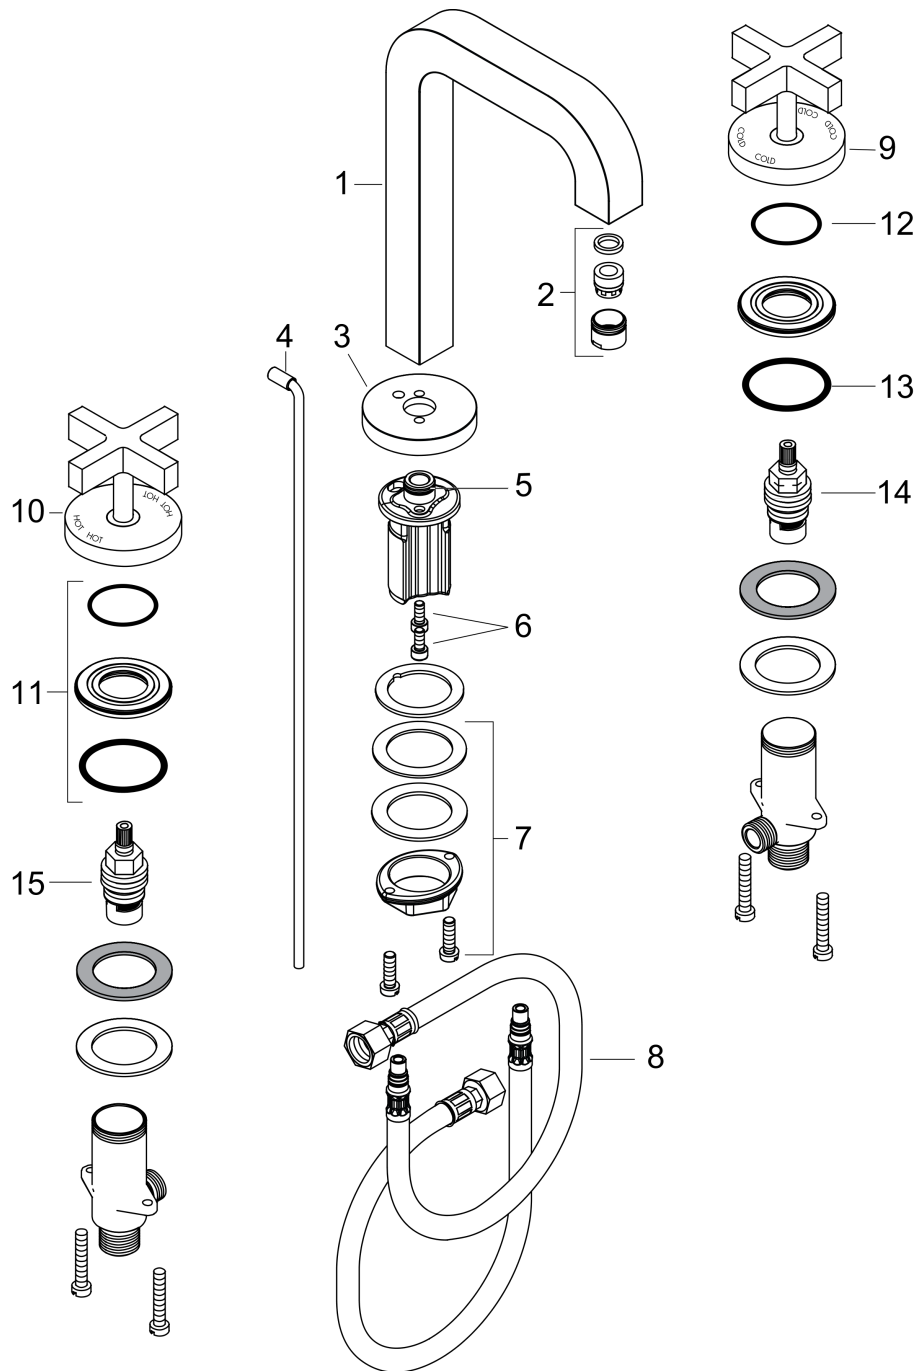

AXOR Citterio

Widespread Faucet 170 with Cross Handles and Pop-Up Drain, 1.2 GPM

Finishes : **chrome** Part no. : **39133001**

Description

Features

- Aerated spray
- Flow: 1.2 GPM (4.5 L/Min)
- 90° ceramic valves
- Includes pop-up drain

Item details

List Price \$ 1,607.00

Technology

Compliance

Product image

Scale drawing

AXOR Citterio
Widespread Faucet 170 with Cross Handles and Pop-Up Drain, 1.2 GPM
 Finishes : **chrome** Part no. : **39133001**

Exploded drawing

Year of production: >07/16

AXOR Citterio

Widespread Faucet 170 with Cross Handles and Pop-Up Drain, 1.2 GPM

Finishes : **chrome** Part no. : **39133001**

Spare parts list

Year of production: >07/16

Pos.	Description	Part no.	Price	PU
1	spout 165 mm	95568000	-	1
2	aerator M18x1 (4,5 l/min)	92884000	-	1
3	escutcheon	95569000	-	1
4	pop up rod	96676000	-	1
5	O-ring 12x2	98214000	-	1
6	hexagon socket screw M5x12	98639000	-	1
7	fixing set (Ø 32)	13961000	-	1
8	connection hose 18½" M8x0,75 3/8"	96321001	-	1
9	handle	39291000	-	1
10	handle	39292000	-	1
11	nut	92854000	-	1
12	O-Ring 32x2,5	96364000	-	1
13	O-ring 40x3	92634000	-	1
14	shut off unit left closing	94008000	-	1
15	shut off unit right closing	94009000	-	1