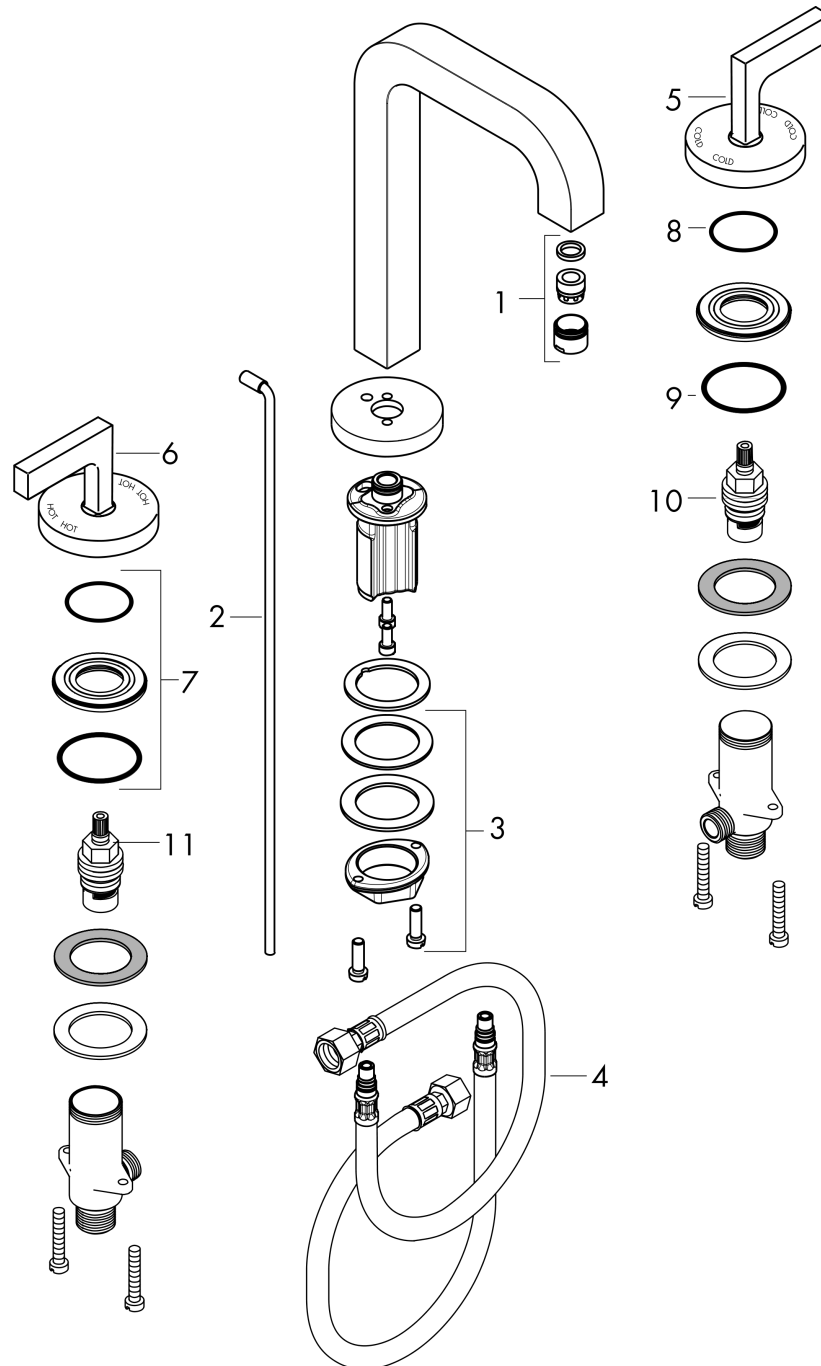

AXOR Citterio
Widespread Faucet 170 with Lever Handles and Pop-Up Drain, 1.2 GPM
 Finishes : **chrome** Part no. : **39135001**

Exploded drawing

Year of production: >07/16

AXOR Citterio

Widespread Faucet 170 with Lever Handles and Pop-Up Drain, 1.2 GPM

Finishes : **chrome** Part no. : **39135001**

Spare parts list

Year of production: >07/16

Pos.	Description	Part no.	Price	PU
1	aerator M18x1 (4,5 l/min)	92884000	-	1
2	pop up rod	96676000	-	1
3	fixing set (Ø 32)	13961000	-	1
4	connection hose 18½" M8x0,75 3/8"	96321001	-	1
5	handle for cold water	39093000	-	1
6	handle for hot water	39094000	-	1
7	nut	92854000	-	1
8	O-Ring 32x2,5	96364000	-	1
9	O-ring 40x3	92634000	-	1
10	shut off unit left closing	94008000	-	1
11	shut off unit right closing	94009000	-	1
a	spout 165 mm	96674000	-	1
b	escutcheon	95569000	-	1