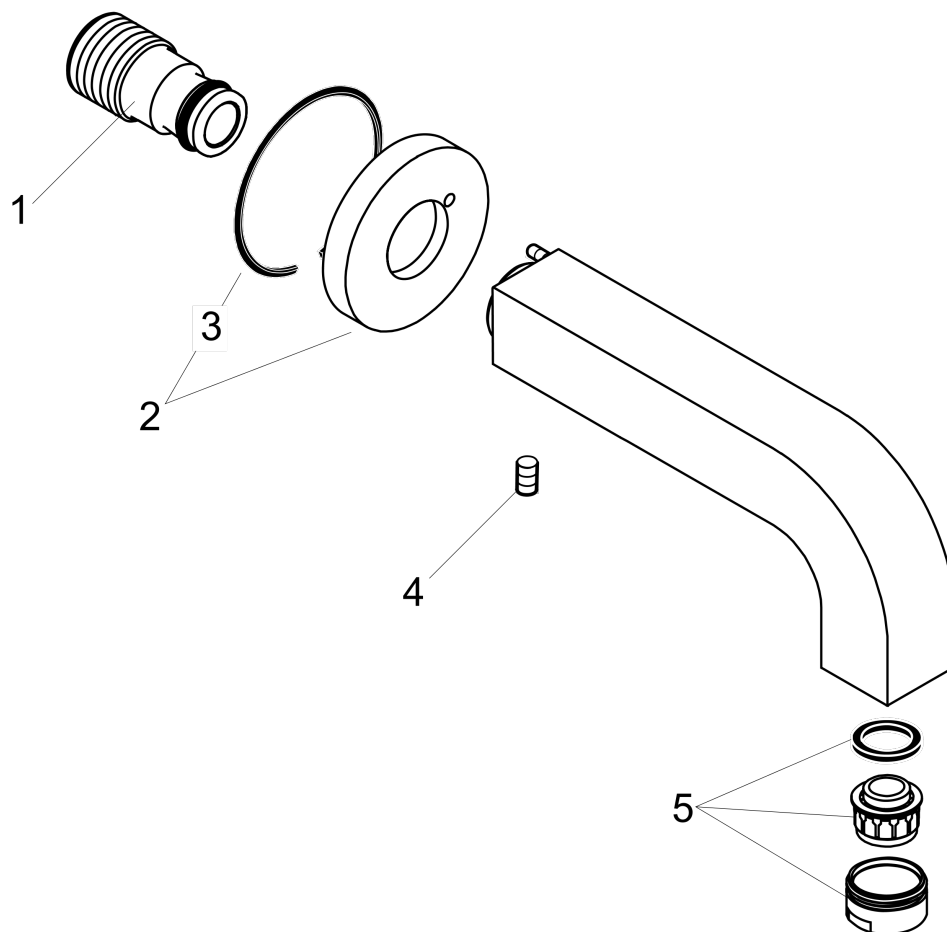

**AXOR Citterio
Tub Spout**

Finishes : **chrome** Part no. : **39410001**

Description

Features

- Solid brass

Item details

List Price \$ 524.00

Compliance

Product image

Scale drawing

AXOR Citterio
Tub Spout
Finishes : **chrome** Part no. : **39410001**

Exploded drawing

Year of production: >11/03

AXOR Citterio

Tub Spout

Finishes : **chrome** Part no. : **39410001**

Spare parts list

Year of production: >11/03

Pos.	Description	Part no.	Price	PU
1	connecting thread	96472001	-	1
2	escutcheon for spout	96756000	-	1
3	seal	97530000	-	1
4	hollow set screw M6x6	97660000	-	1
5	aerator M24x1 (25 l/min)	13956000	-	1