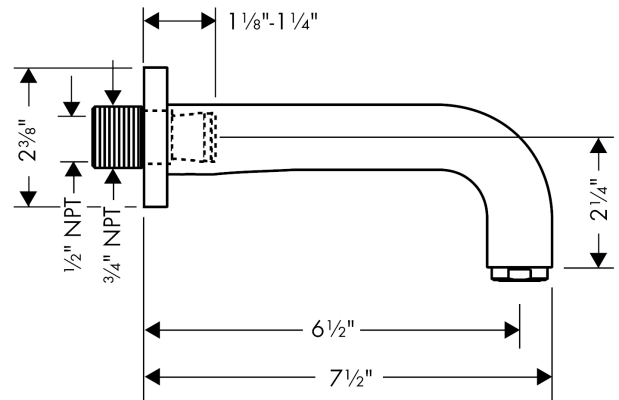

**AXOR Citterio
Tub Spout**

Finishes : **chrome** Part no. : **39410001**

Description

Features

- Solid brass

Item details

List Price \$ 524.00

Compliance

Product image

Scale drawing

AXOR Citterio
Tub Spout
Finishes : **chrome** Part no. : **39410001**

Exploded drawing

Year of production: >11/03

AXOR Citterio

Tub Spout

Finishes : **chrome** Part no. : **39410001**

Spare parts list

Year of production: >11/03

Pos.	Description	Part no.	Price	PU
1	connecting thread	96472001	-	1
2	escutcheon for spout	96756000	-	1
3	seal	97530000	-	1
4	hollow set screw M6x6	97660000	-	1
5	aerator M24x1 (25 l/min)	13956000	-	1