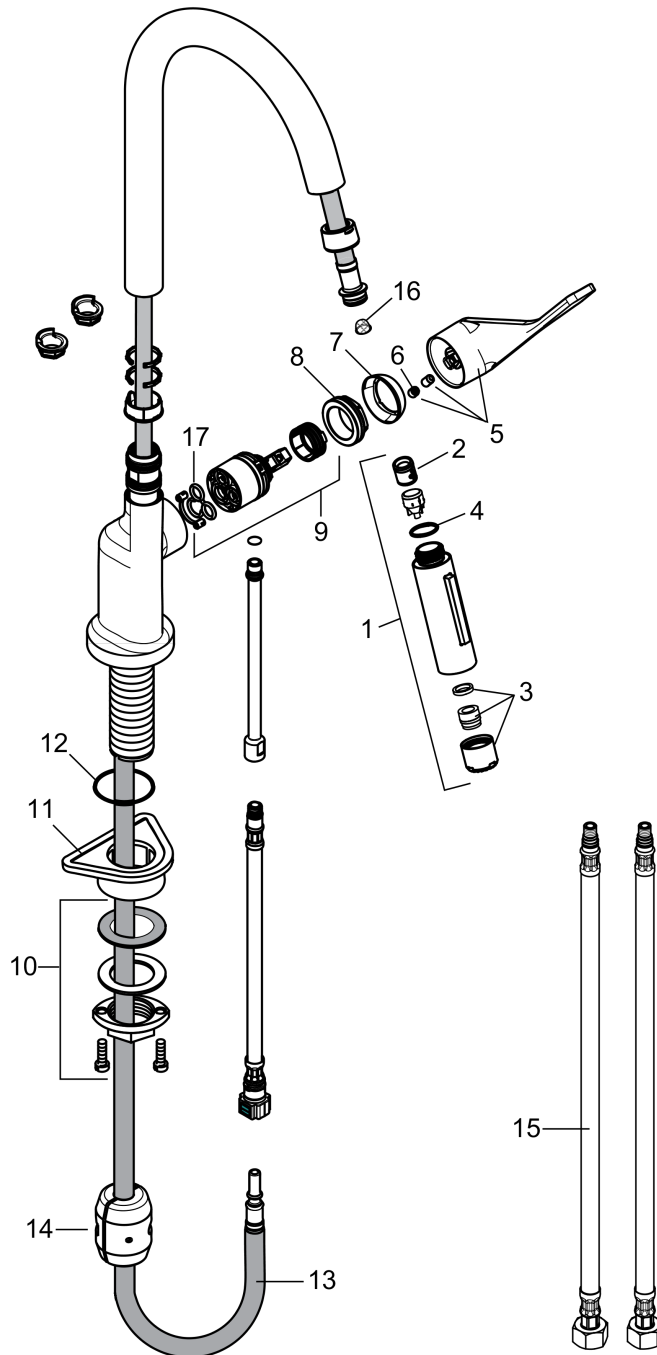

AXOR Citterio
HighArc Kitchen Faucet 2-Spray Pull-Down, 1.75 GPM
 Finishes : **chrome** Part no. : **39835001**

Description

Features

- Swivel range 360°
- Laminar and needle spray
- Toggle spray diverter
- MagFit magnetic sprayhead docking
- Single-hole installation
- Flow: 1.75 GPM (6.6 L/Min)
- Ceramic cartridge
- 3/8" connections
- Integrated double backflow prevention

Item details

List Price \$ 878.00

Technology

Compliance

Product image

Scale drawing

AXOR Citterio
HighArc Kitchen Faucet 2-Spray Pull-Down, 1.75 GPM
 Finishes : **chrome** Part no. : **39835001**

Exploded drawing

Year of production: >11/15

AXOR Citterio
HighArc Kitchen Faucet 2-Spray Pull-Down, 1.75 GPM
 Finishes : **chrome** Part no. : **39835001**

Spare parts list

Year of production: >11/15

Pos.	Description	Part no.	Price	PU
1	handspray	95908000	-	1
2	non return valve	93218000	-	1
3	aerator laminar M22x1 (15 l/min)	95909000	-	1
4	O-ring 18x1,5	98231000	-	1
5	handle	39891000	-	1
6	screw cover	96762000	-	1
7	flange	98603000	-	1
8	nut	97209000	-	1
9	cartridge, assy	92730000	-	1
10	fixing set (Ø 34)	95049000	-	1
11	support	97523000	-	1
12	O-ring 40x3	92634000	-	1
13	hose 1,50 m	88624000	-	1
14	weight	92500000	-	1
15	connection hose 35½" M8x0,75 3/8"	96316001	-	1
16	filter	97735000	-	1
17	seal	95008000	-	1
a	non return valve	96737000	-	1
b	set of non return valves DW 15	97350000	-	1
c	set of lever collars	98365000	-	1
d	Grease	90920000	-	1