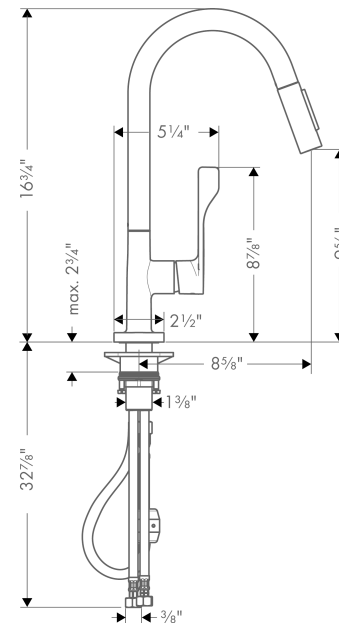

AXOR Citterio
HighArc Kitchen Faucet 2-Spray Pull-Down, 1.75 GPM
 Finishes : **chrome** Part no. : **39835001**

Description

Features

- Swivel range 360°
- Laminar and needle spray
- Toggle spray diverter
- MagFit magnetic sprayhead docking
- Single-hole installation
- Flow: 1.75 GPM (6.6 L/Min)
- Ceramic cartridge
- 3/8" connections
- Integrated double backflow prevention

Item details

List Price \$ 878.00

Technology

Compliance

Product image

Scale drawing

AXOR Citterio
HighArc Kitchen Faucet 2-Spray Pull-Down, 1.75 GPM
 Finishes : **chrome** Part no. : **39835001**

Exploded drawing

Year of production: >11/15

AXOR Citterio
HighArc Kitchen Faucet 2-Spray Pull-Down, 1.75 GPM
 Finishes : **chrome** Part no. : **39835001**

Spare parts list

Year of production: >11/15

Pos.	Description	Part no.	Price	PU
1	handspray	95908000	-	1
2	non return valve	93218000	-	1
3	aerator laminar M22x1 (15 l/min)	95909000	-	1
4	O-ring 18x1,5	98231000	-	1
5	handle	39891000	-	1
6	screw cover	96762000	-	1
7	flange	98603000	-	1
8	nut	97209000	-	1
9	cartridge, assy	92730000	-	1
10	fixing set (Ø 34)	95049000	-	1
11	support	97523000	-	1
12	O-ring 40x3	92634000	-	1
13	hose 1,50 m	88624000	-	1
14	weight	92500000	-	1
15	connection hose 35½" M8x0,75 3/8"	96316001	-	1
16	filter	97735000	-	1
17	seal	95008000	-	1
a	non return valve	96737000	-	1
b	set of non return valves DW 15	97350000	-	1
c	set of lever collars	98365000	-	1
d	Grease	90920000	-	1