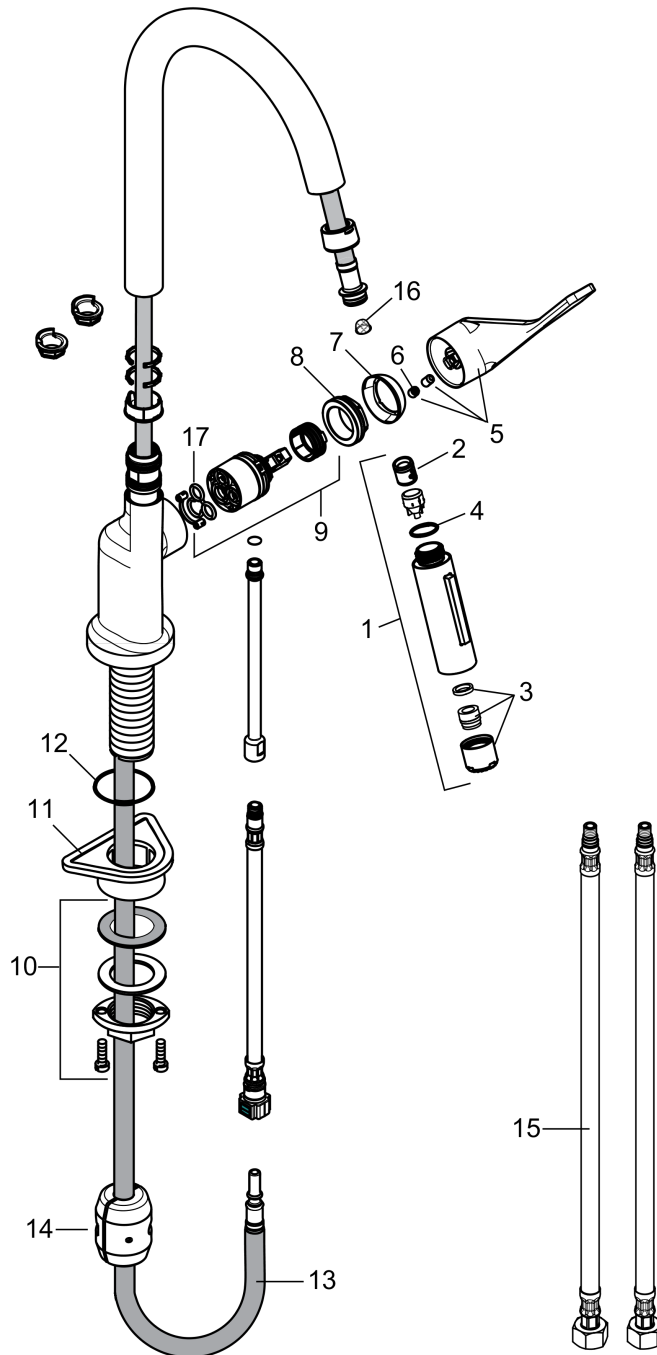

AXOR Citterio
HighArc Kitchen Faucet 2-Spray Pull-Down, 1.75 GPM
 Finishes : **steel optic** Part no. : **39835801**

Description

Features

- Swivel range 360°
- Laminar and needle spray
- Toggle spray diverter
- MagFit magnetic sprayhead docking
- Single-hole installation
- Flow: 1.75 GPM (6.6 L/Min)
- Ceramic cartridge
- 3/8" connections
- Integrated double backflow prevention

Item details

List Price \$ 1,111.00

Technology

Compliance

Product image

Scale drawing

AXOR Citterio
HighArc Kitchen Faucet 2-Spray Pull-Down, 1.75 GPM
 Finishes : **steel optic** Part no. : **39835801**

Exploded drawing

Year of production: >11/15

AXOR Citterio
HighArc Kitchen Faucet 2-Spray Pull-Down, 1.75 GPM
 Finishes : **steel optic** Part no. : **39835801**

Spare parts list

Year of production: >11/15

Pos.	Description	Part no.	Price	PU
1	handspray	95908800	-	1
2	non return valve	93218000	-	1
3	aerator laminar M22x1 (15 l/min)	95909000	-	1
4	O-ring 18x1,5	98231000	-	1
5	handle	39891800	-	1
6	screw cover	96762000	-	1
7	flange	98603800	-	1
8	nut	97209000	-	1
9	cartridge, assy	92730000	-	1
10	fixing set (Ø 34)	95049000	-	1
11	support	97523000	-	1
12	O-ring 40x3	92634000	-	1
13	hose 1,50 m	88624000	-	1
14	weight	92500000	-	1
15	connection hose 35½" M8x0,75 3/8"	96316001	-	1
16	filter	97735000	-	1
17	seal	95008000	-	1
a	set of non return valves DW 15	97350000	-	1
b	set of lever collars	98365000	-	1
c	Grease	90920000	-	1
d	spout cpl.	95926800	-	1