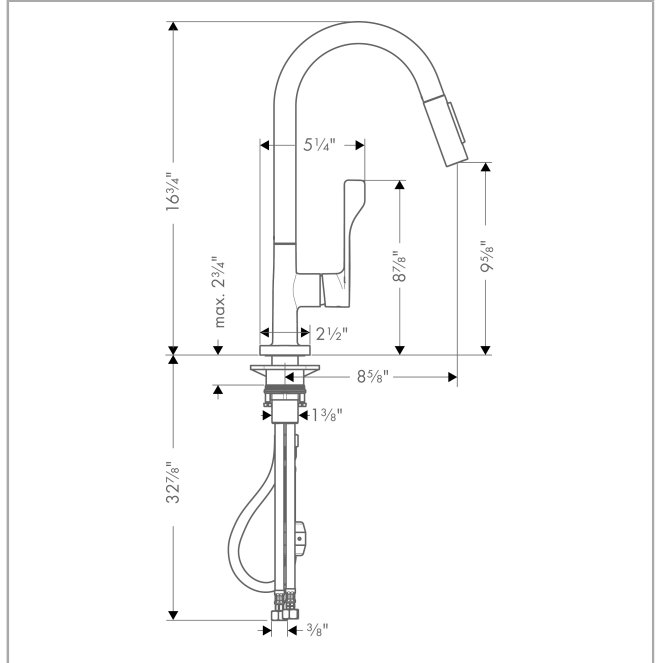

AXOR Citterio
HighArc Kitchen Faucet 2-Spray Pull-Down, 1.75 GPM
 Finishes : **steel optic** Part no. : **39835801**

Description

Features

- Swivel range 360°
- Laminar and needle spray
- Toggle spray diverter
- MagFit magnetic sprayhead docking
- Single-hole installation
- Flow: 1.75 GPM (6.6 L/Min)
- Ceramic cartridge
- 3/8" connections
- Integrated double backflow prevention

Item details

List Price \$ 1,111.00

Technology

Compliance

Product image

Scale drawing

AXOR Citterio
HighArc Kitchen Faucet 2-Spray Pull-Down, 1.75 GPM
 Finishes : **steel optic** Part no. : **39835801**

Exploded drawing

Year of production: >11/15

AXOR Citterio
HighArc Kitchen Faucet 2-Spray Pull-Down, 1.75 GPM
 Finishes : **steel optic** Part no. : **39835801**

Spare parts list

Year of production: >11/15

Pos.	Description	Part no.	Price	PU
1	handspray	95908800	-	1
2	non return valve	93218000	-	1
3	aerator laminar M22x1 (15 l/min)	95909000	-	1
4	O-ring 18x1,5	98231000	-	1
5	handle	39891800	-	1
6	screw cover	96762000	-	1
7	flange	98603800	-	1
8	nut	97209000	-	1
9	cartridge, assy	92730000	-	1
10	fixing set (Ø 34)	95049000	-	1
11	support	97523000	-	1
12	O-ring 40x3	92634000	-	1
13	hose 1,50 m	88624000	-	1
14	weight	92500000	-	1
15	connection hose 35½" M8x0,75 3/8"	96316001	-	1
16	filter	97735000	-	1
17	seal	95008000	-	1
a	set of non return valves DW 15	97350000	-	1
b	set of lever collars	98365000	-	1
c	Grease	90920000	-	1
d	spout cpl.	95926800	-	1