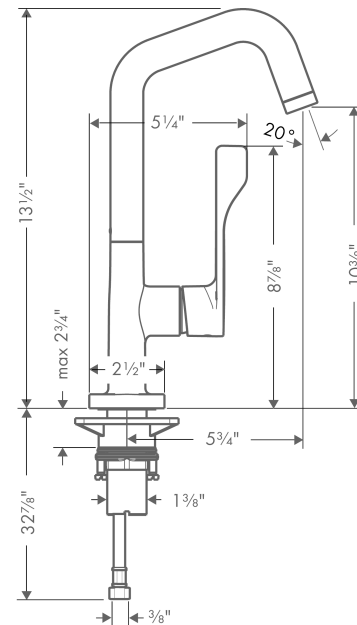

**AXOR Citterio
Bar Faucet, 1.5 GPM**

Finishes : **chrome** Part no. : **39851001**

Description

Features

- Swivel range 150°
- Aerated spray
- Single-hole installation
- Flow: 1.5 GPM (5.7 L/Min)
- Ceramic cartridge
- 3/8" connections

Item details

List Price \$ 677.00

Technology

Compliance

Product image

Scale drawing

**AXOR Citterio
Bar Faucet, 1.5 GPM**

Finishes : **chrome** Part no. : **39851001**

Exploded drawing

Year of production: >04/10

**AXOR Citterio
Bar Faucet, 1.5 GPM**

Finishes : **chrome** Part no. : **39851001**

Spare parts list

Year of production: >04/10

Pos.	Description	Part no.	Price	PU
1	handle	39891000	-	1
2	screw cover	96338000	-	1
3	flange	98603000	-	1
4	nut	96461000	-	1
5	cartridge, assy	92730000	-	1
6	aerator M24x1 (5 l/min)	95379000	-	1
7	fixing set (Ø 34)	95049000	-	1
8	connection hose 35½" M8x0,75 3/8"	96316001	-	1
9	sealing set	92646000	-	1