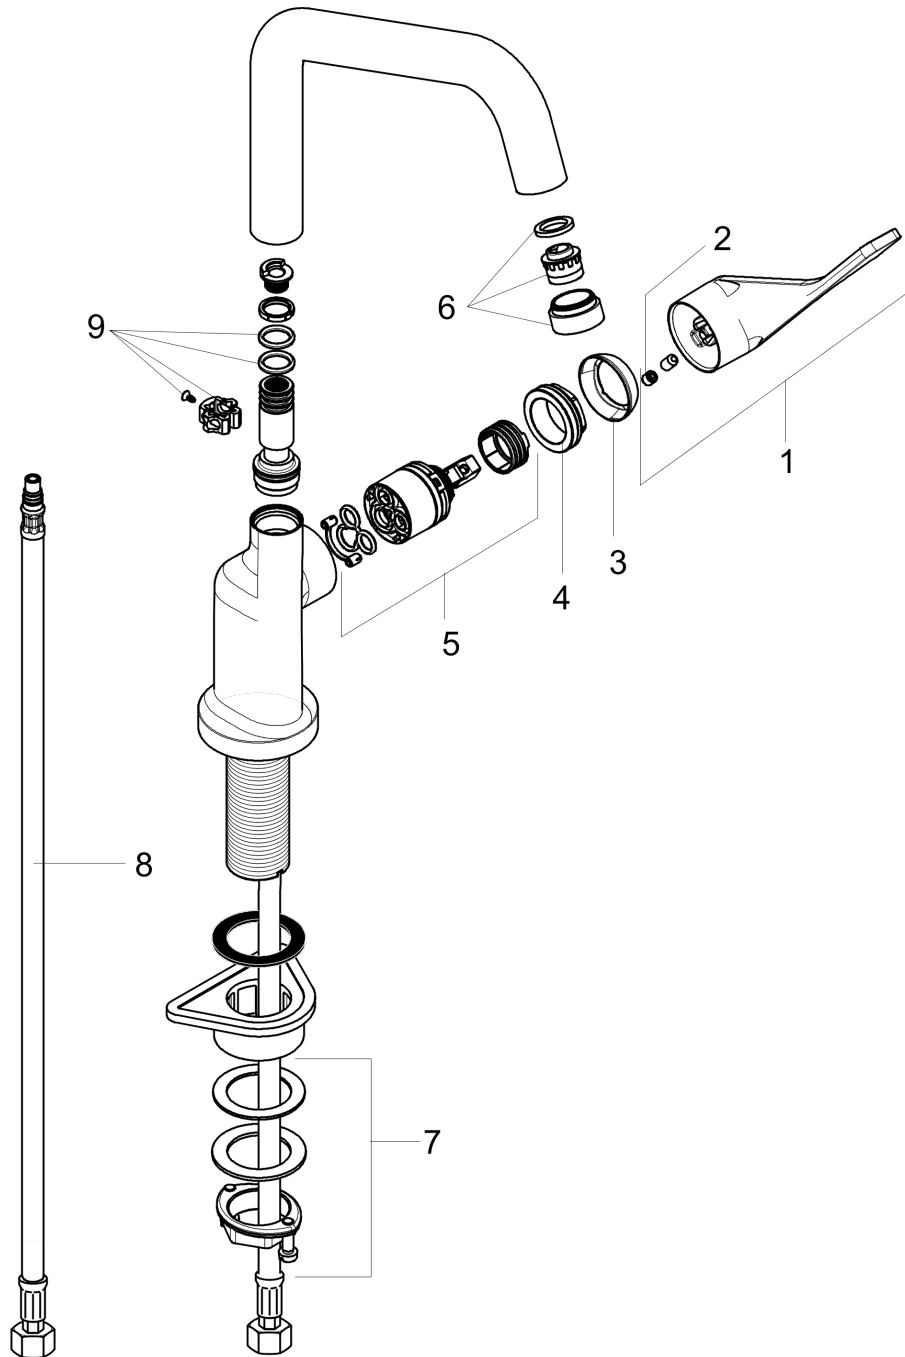

**AXOR Citterio
Bar Faucet, 1.5 GPM**

Finishes : **chrome** Part no. : **39851001**

Description

Features

- Swivel range 150°
- Aerated spray
- Single-hole installation
- Flow: 1.5 GPM (5.7 L/Min)
- Ceramic cartridge
- 3/8" connections

Item details

List Price \$ 677.00

Technology

Compliance

Product image

Scale drawing

**AXOR Citterio
Bar Faucet, 1.5 GPM**

Finishes : **chrome** Part no. : **39851001**

Exploded drawing

Year of production: >04/10

**AXOR Citterio
Bar Faucet, 1.5 GPM**

Finishes : **chrome** Part no. : **39851001**

Spare parts list

Year of production: >04/10

Pos.	Description	Part no.	Price	PU
1	handle	39891000	-	1
2	screw cover	96338000	-	1
3	flange	98603000	-	1
4	nut	96461000	-	1
5	cartridge, assy	92730000	-	1
6	aerator M24x1 (5 l/min)	95379000	-	1
7	fixing set (Ø 34)	95049000	-	1
8	connection hose 35½" M8x0,75 3/8"	96316001	-	1
9	sealing set	92646000	-	1