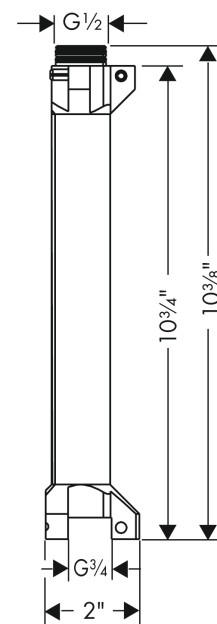

**AXOR ShowerSolutions  
Rough, Shelf 10" x 5"**

Finishes : n.a. Part no. : 40878180

**Description**

**Features**

- In a joined installation, it serves as a water-conducting unit, and allows dimensionally-accurate positioning

**Item details**

List Price \$ 322.00

**Compliance**

**Product image**

**Scale drawing**

**AXOR ShowerSolutions**  
**Rough, Shelf 10" x 5"**

Finishes : n.a. Part no. : 40878180

**Exploded drawing**

Year of production: >01/09

**AXOR ShowerSolutions  
Rough, Shelf 10" x 5"**

Finishes : n.a. Part no. : 40878180

**Spare parts list**

Year of production: >01/09

Pos.	Description	Part no.	Price	PU
1	pin	95334000	-	1
2	O-Ring 23x2,5	98183000	-	1