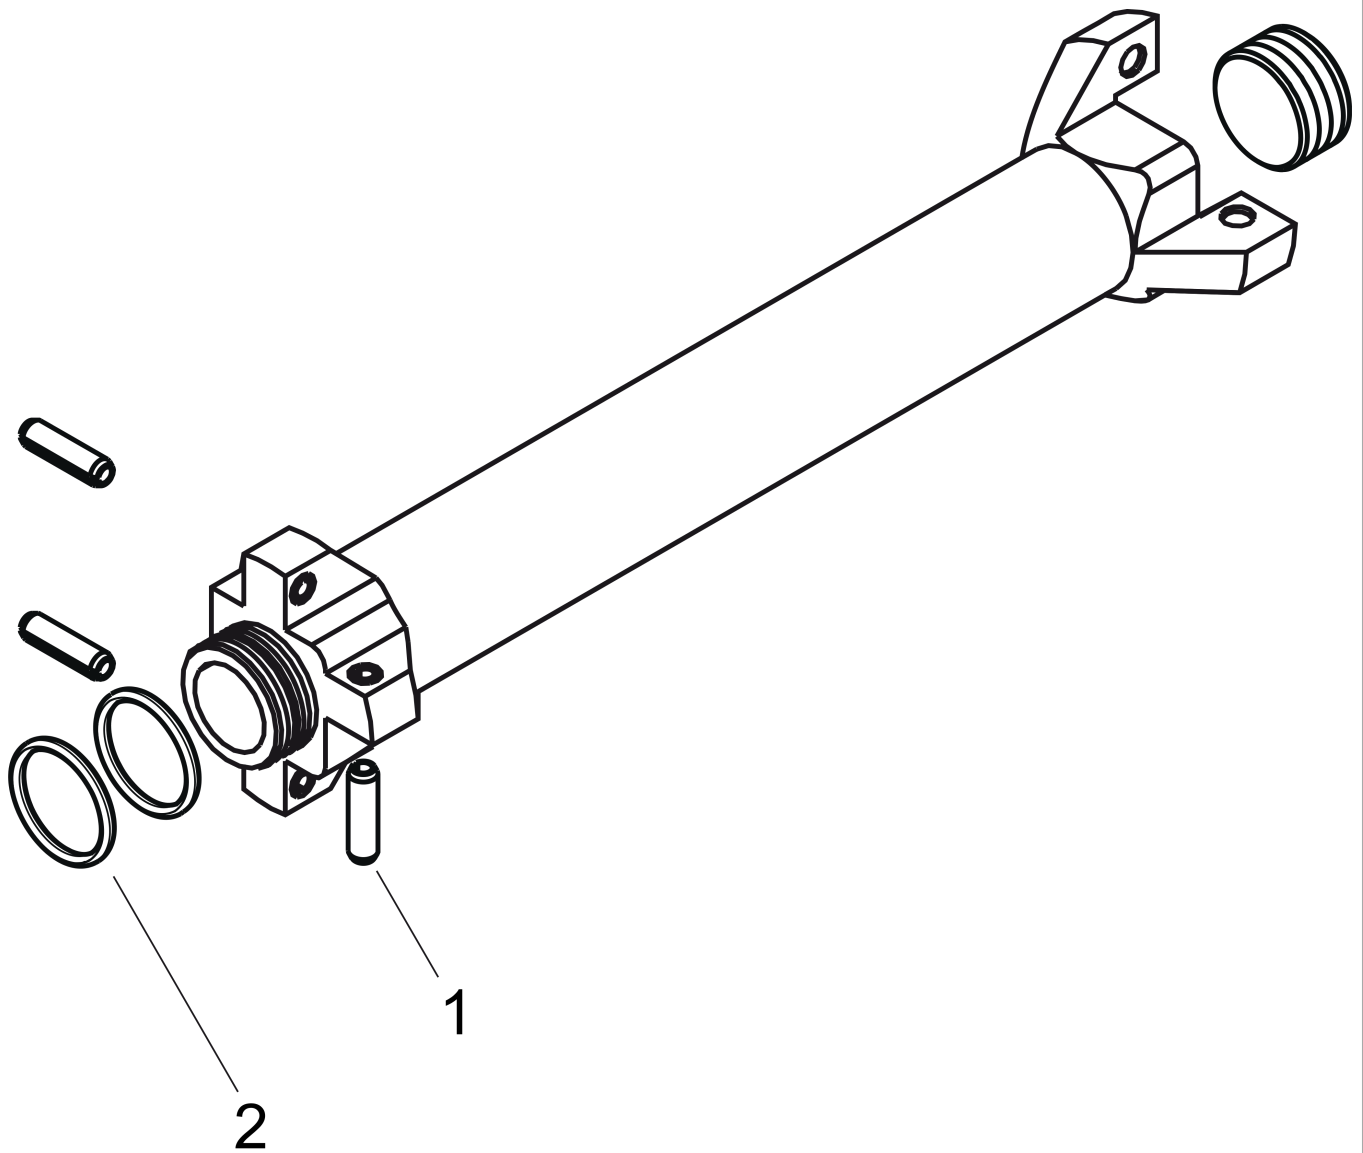

**AXOR ShowerSolutions  
Rough, Shelf 10" x 5"**

Finishes : n.a. Part no. : 40878180

**Description**

**Features**

- In a joined installation, it serves as a water-conducting unit, and allows dimensionally-accurate positioning

**Item details**

List Price \$ 322.00

**Compliance**

**Product image**

**Scale drawing**

**AXOR ShowerSolutions**  
**Rough, Shelf 10" x 5"**

Finishes : n.a. Part no. : 40878180

**Exploded drawing**

Year of production: >01/09

**AXOR ShowerSolutions  
Rough, Shelf 10" x 5"**

Finishes : n.a. Part no. : 40878180

**Spare parts list**

Year of production: >01/09

Pos.	Description	Part no.	Price	PU
1	pin	95334000	-	1
2	O-Ring 23x2,5	98183000	-	1