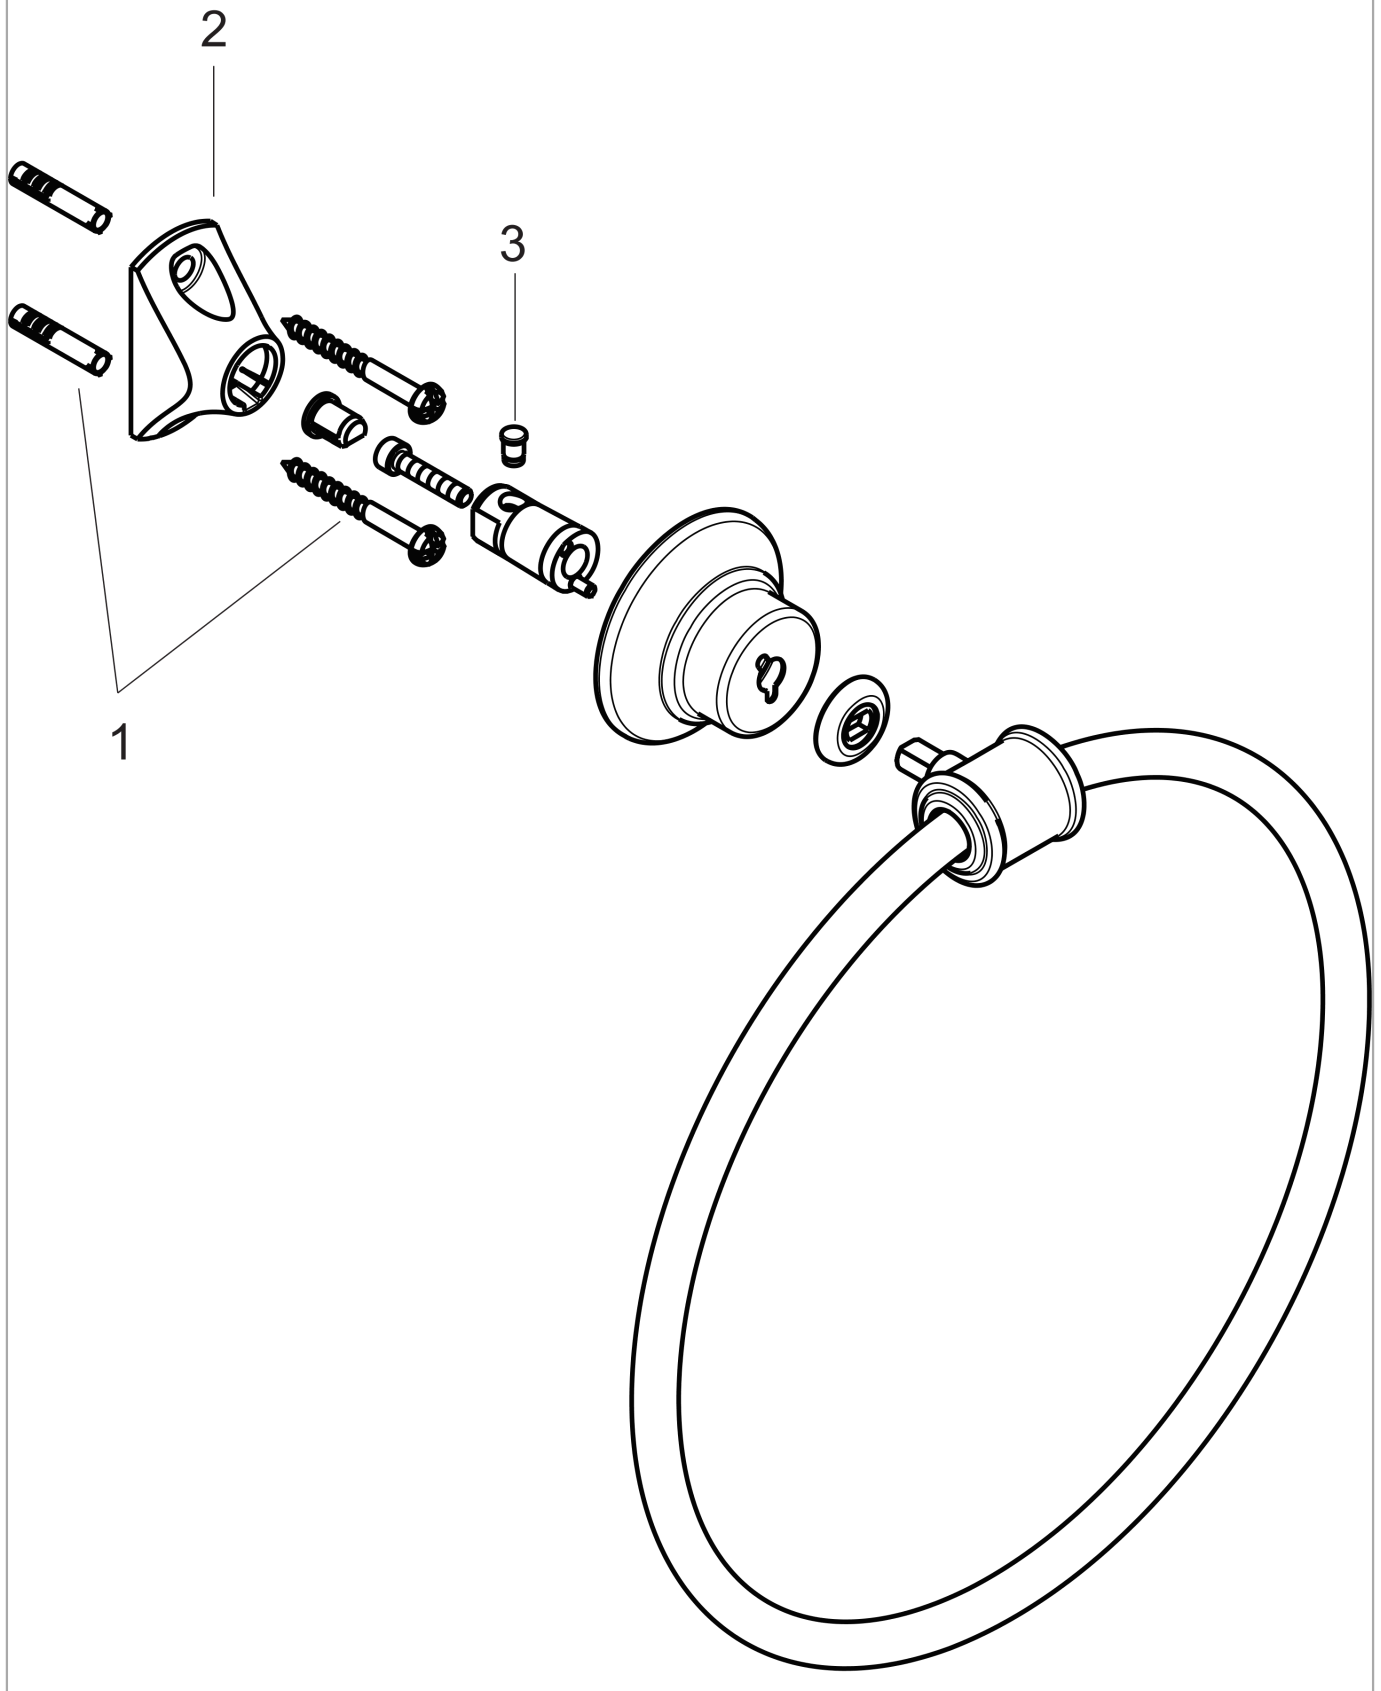

**AXOR Montreux  
Towel Ring**

Finishes : **chrome** Part no. : **42021000**

**Description**

**Features**

- Metal
- Wall-mounted

**Item details**

List Price \$ 222.00

**Compliance**

**Product image**

**Scale drawing**

**AXOR Montreux  
Towel Ring**

Finishes : **chrome**    Part no. : **42021000**

**Exploded drawing**

Year of production: >05/06

**AXOR Montreux  
Towel Ring**

Finishes : **chrome**    Part no. : **42021000**

**Spare parts list**

Year of production: >**05/06**

<b>Pos.</b>	<b>Description</b>	<b>Part no.</b>	<b>Price</b>	<b>PU</b>
1	mounting set	40915000	-	1
2	support element	96341000	-	1
3	pin	97546000	-	1