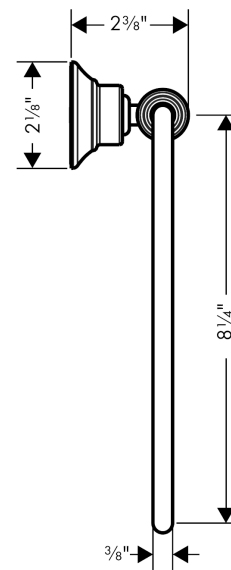

**AXOR Montreux  
Towel Ring**

Finishes : **chrome** Part no. : **42021000**

**Description**

**Features**

- Metal
- Wall-mounted

**Item details**

List Price \$ 222.00

**Compliance**

**Product image**

**Scale drawing**

**AXOR Montreux  
Towel Ring**

Finishes : **chrome**    Part no. : **42021000**

**Exploded drawing**

Year of production: >05/06

**AXOR Montreux  
Towel Ring**

Finishes : **chrome**    Part no. : **42021000**

**Spare parts list**

Year of production: >**05/06**

<b>Pos.</b>	<b>Description</b>	<b>Part no.</b>	<b>Price</b>	<b>PU</b>
1	mounting set	40915000	-	1
2	support element	96341000	-	1
3	pin	97546000	-	1