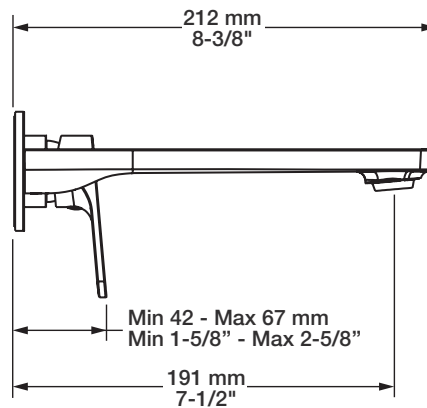

T04-8100-00L-xx