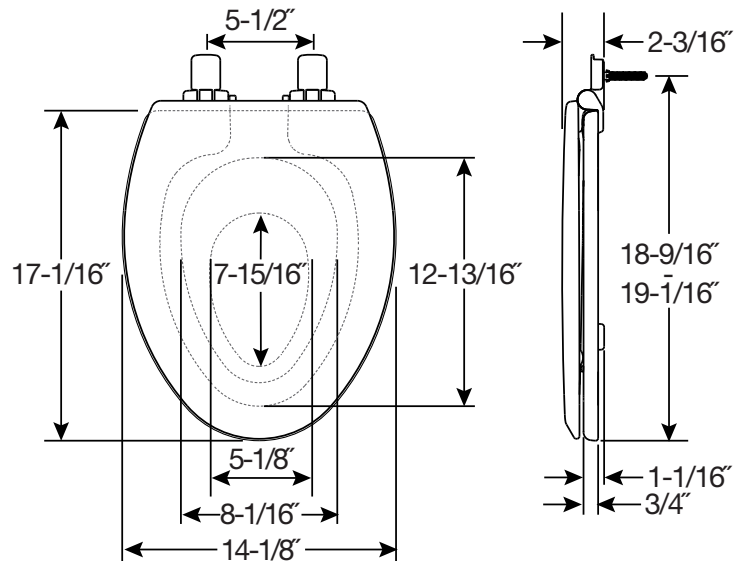

## FEATURES:

- **Built-In Potty Seat™**  
Secures magnetically in cover when not in use
- **Fits Both Adults and Children**  
2-in-1 toilet seat accommodates the needs of both adult and child
- **Plastic Child Seat**  
Easily removes for cleaning or when no longer needed
- **STA-TITE® Seat Fastening System™**  
Never Loosens™
- **Easy•Clean™**  
Quickly removes for easy cleaning
- **Whisper•Close®**  
Slowly and quietly closes
- **Precision Seat Fit™**  
½" front-to-back adjustability provides the perfect bowl fit

## SPECIFICATIONS:

- Size:** Elongated
- Material:** Enameled Wood / Plastic
- Style:** Closed Front with Cover
- Ring Bumpers:** Two
- Hinges:** Plastic
- Hardware:** STA-TITE® Seat Fastening System™

Proudly Made in the USA