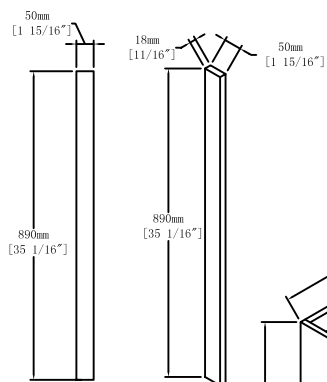

GRANDE-60

BATHROOM FURNITURE

Filler