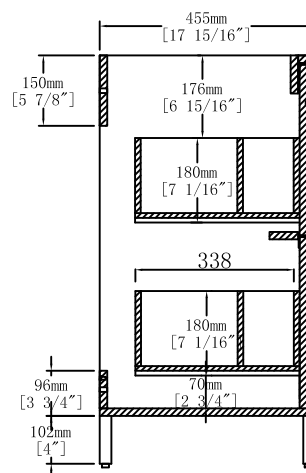

BAGNO ITALIA

Vanities Porcelain Tops Specs

24" Porcelain Top

30" Porcelain Top

BAGNO
ITALIA

Item NO.

MILANO - 30"

Version