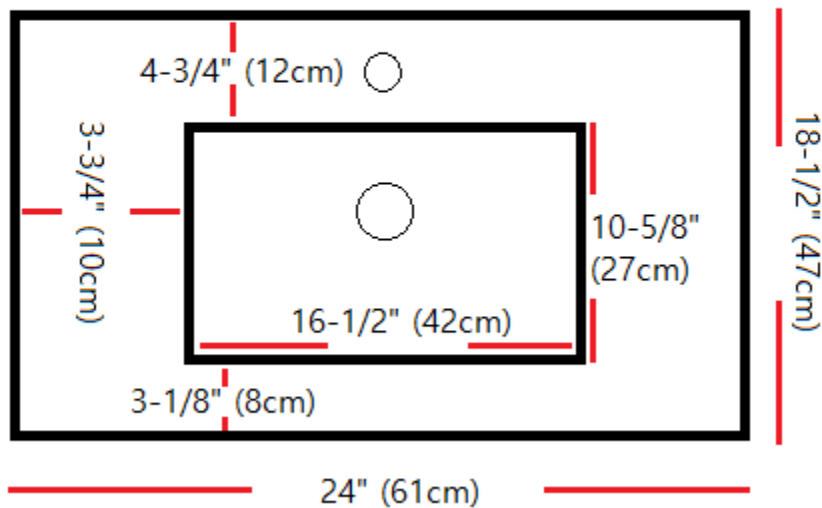

BAGNO ITALIA

Vanities Porcelain Tops Specs

24" Porcelain Top

30" Porcelain Top

BAGNO
ITALIA

Item NO.

MILANO - 30"

Version