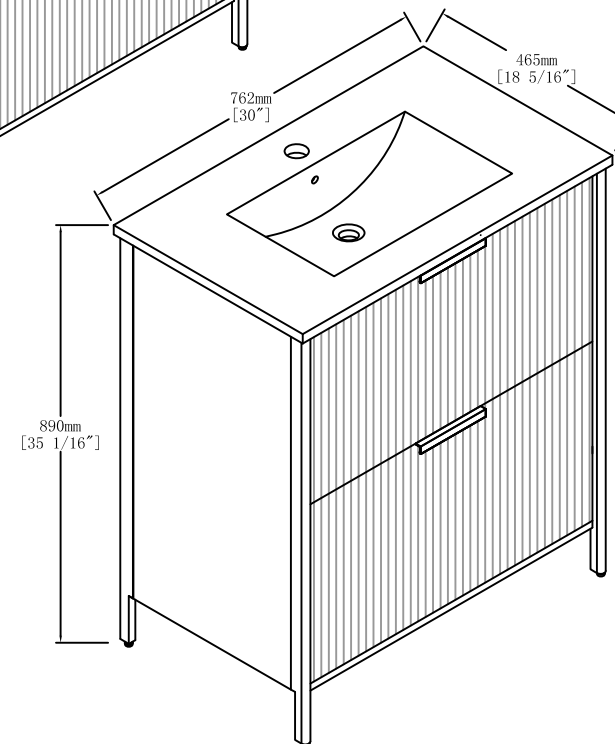

BAGNO ITALIA

Vanities Porcelain Tops Specs

24" Porcelain Top

30" Porcelain Top

BAGNO
ITALIA

Item NO.

MILANO - 30"

Version