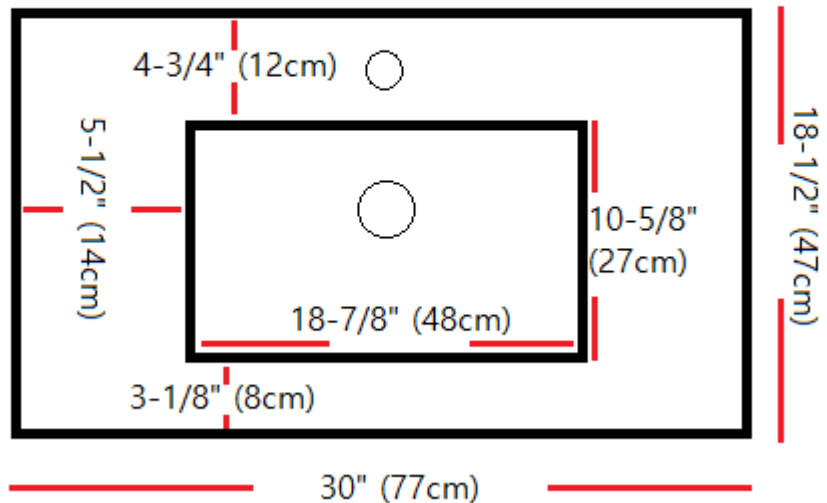

BAGNO ITALIA

Vanities Porcelain Tops Specs

24" Porcelain Top

30" Porcelain Top

BAGNO
ITALIA

Item NO.

MILANO - 30"

Version