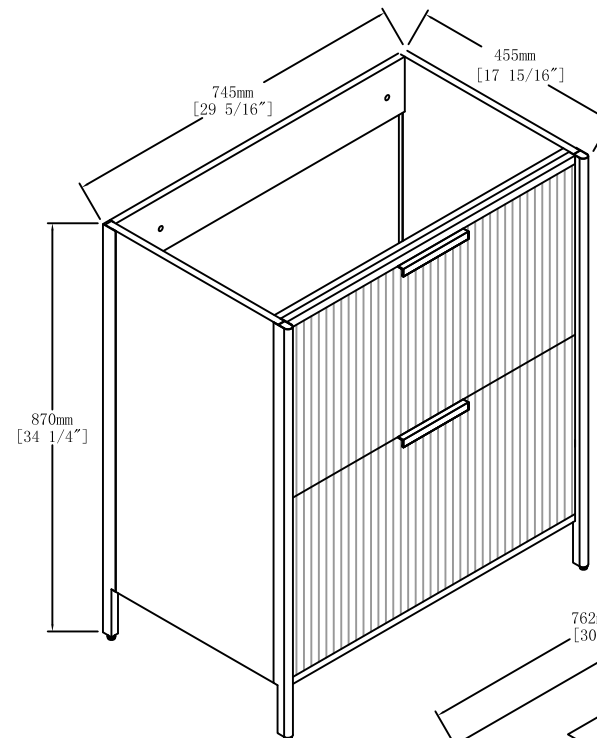

BAGNO ITALIA

Vanities Porcelain Tops Specs

24" Porcelain Top

30" Porcelain Top

BAGNO
ITALIA

Item NO.

MILANO - 30"

Version