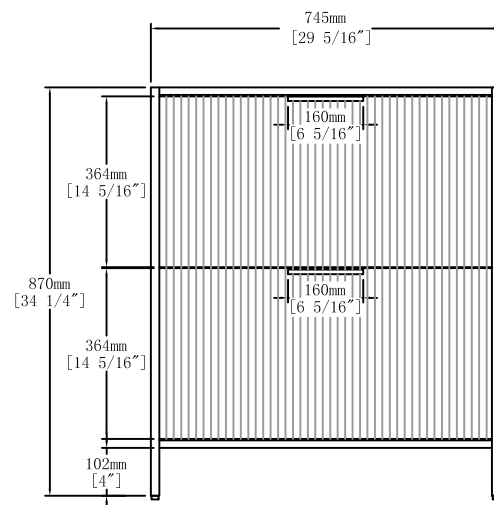

BAGNO ITALIA

Vanities Porcelain Tops Specs

24" Porcelain Top

30" Porcelain Top

BAGNO
ITALIA

Item NO.

MILANO - 30"

Version