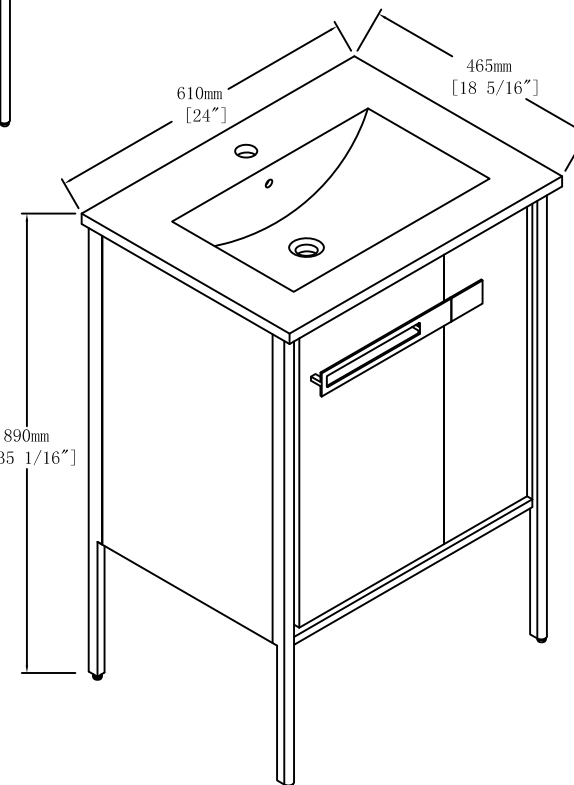

BAGNO ITALIA

Vanities Porcelain Tops Specs

24" Porcelain Top

30" Porcelain Top

BAGNO ITALIA	Item NO.	PETRA - 24"	Version	V1
	Company	BAGNO ITALIA	Date	