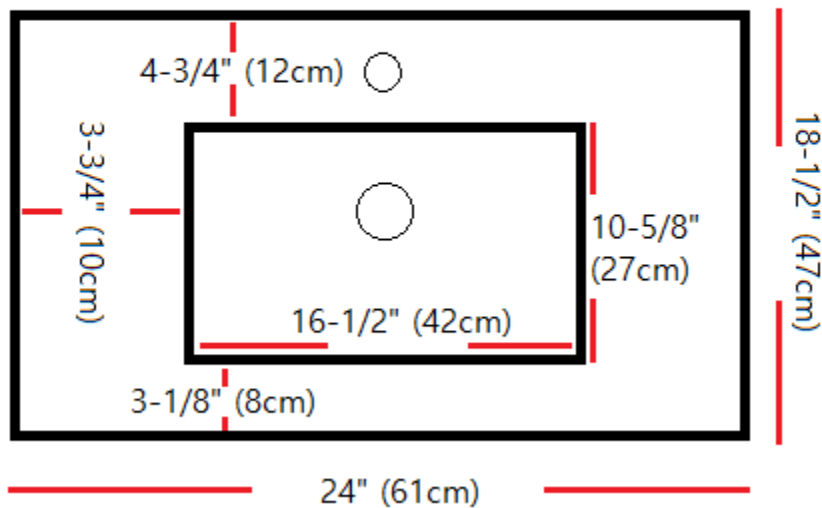

BAGNO ITALIA

Vanities Porcelain Tops Specs

24" Porcelain Top

30" Porcelain Top

BAGNO ITALIA	Item NO.	PETRA - 24"	Version	V1
	Company	BAGNO ITALIA	Date	