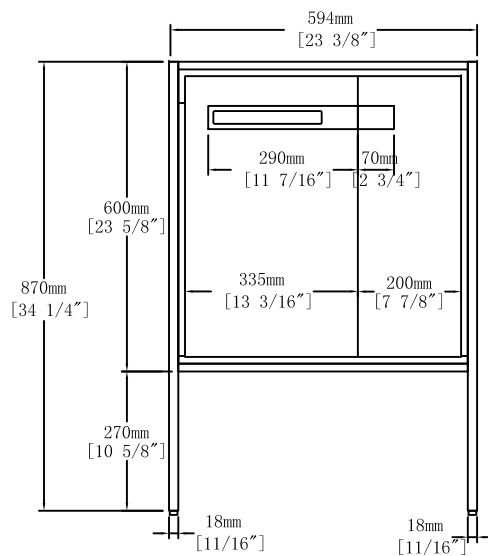

BAGNO ITALIA

Vanities Porcelain Tops Specs

24" Porcelain Top

30" Porcelain Top

BAGNO ITALIA	Item NO.	PETRA - 24"	Version	V1
	Company	BAGNO ITALIA	Date	