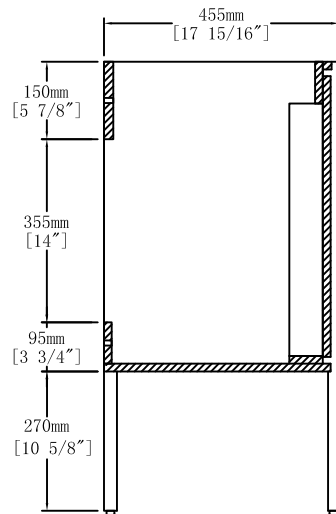

BAGNO ITALIA

Vanities Porcelain Tops Specs

24" Porcelain Top

30" Porcelain Top

BAGNO ITALIA	Item NO.	PETRA - 24"	Version	V1
	Company	BAGNO ITALIA	Date	