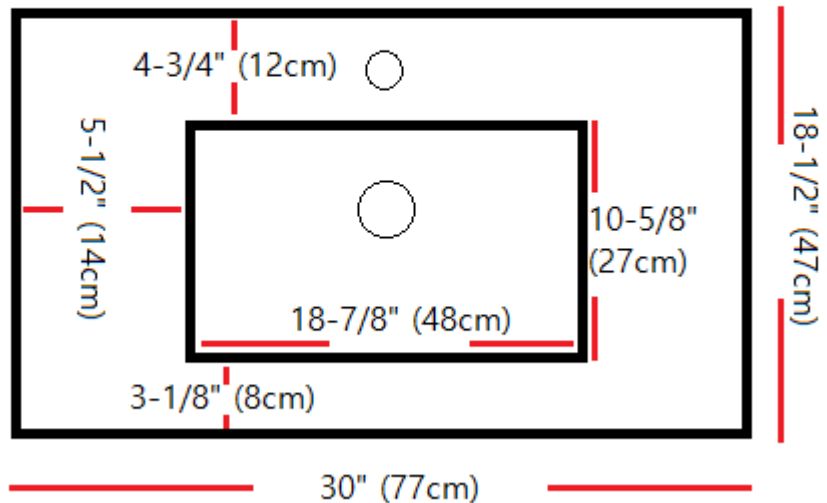

BAGNO ITALIA

Vanities Porcelain Tops Specs

24" Porcelain Top

30" Porcelain Top

BAGNO ITALIA	Item NO.	PETRA - 24"	Version	V1
	Company	BAGNO ITALIA	Date	