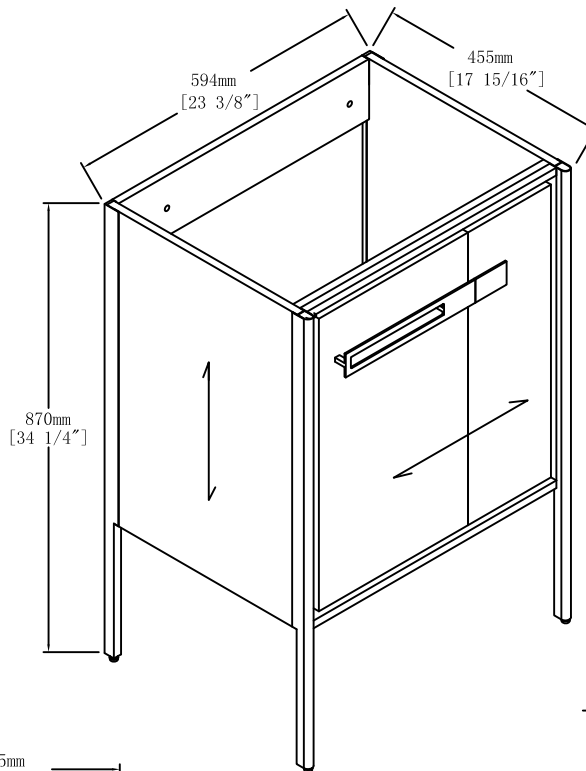

BAGNO ITALIA

Vanities Porcelain Tops Specs

24" Porcelain Top

30" Porcelain Top

BAGNO ITALIA	Item NO.	PETRA - 24"	Version	V1
	Company	BAGNO ITALIA	Date	