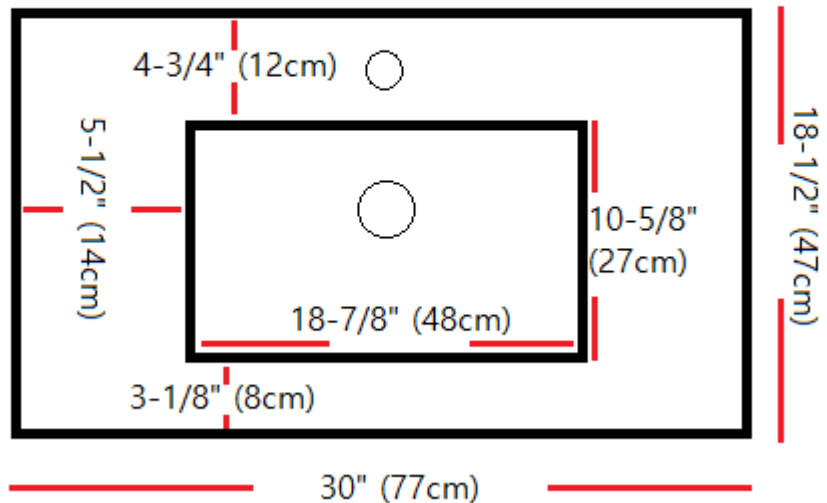

Vanities Porcelain Tops Specs

24" Porcelain Top

30" Porcelain Top

BAGNO ITALIA	Item NO.	PETRA - 30"	Version	V1
	Company	BAGNO ITALIA	Date	