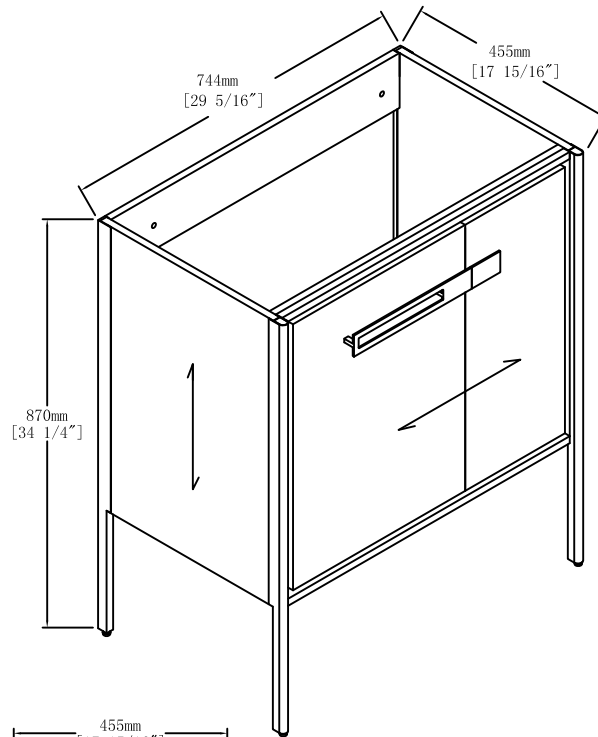

Vanities Porcelain Tops Specs

24" Porcelain Top

30" Porcelain Top

BAGNO ITALIA	Item NO.	PETRA - 30"	Version	V1
	Company	BAGNO ITALIA	Date	