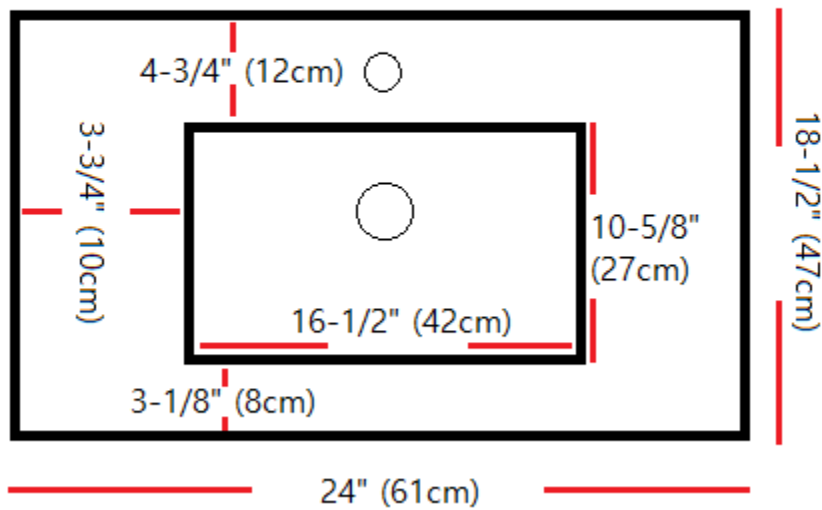

Vanities Porcelain Tops Specs

24" Porcelain Top

30" Porcelain Top

BAGNO ITALIA	Item NO.	PETRA - 30"	Version	V1
	Company	BAGNO ITALIA	Date	