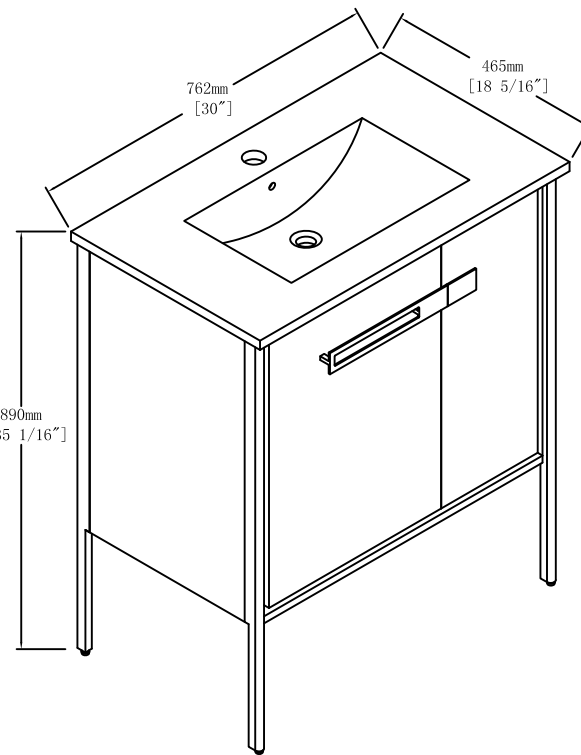

Vanities Porcelain Tops Specs

24" Porcelain Top

30" Porcelain Top

BAGNO ITALIA	Item NO.	PETRA - 30"	Version	V1
	Company	BAGNO ITALIA	Date	