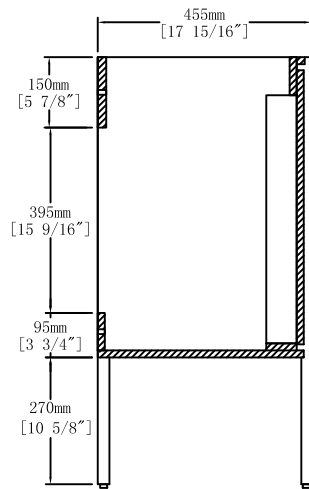

Vanities Porcelain Tops Specs

24" Porcelain Top

30" Porcelain Top

BAGNO ITALIA	Item NO.	PETRA - 30"	Version	V1
	Company	BAGNO ITALIA	Date	