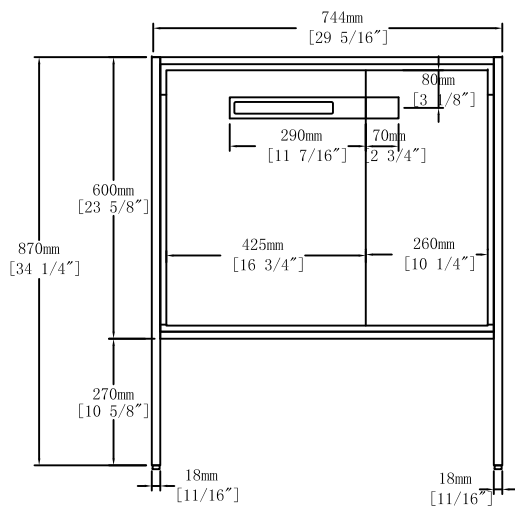

Vanities Porcelain Tops Specs

24" Porcelain Top

30" Porcelain Top

BAGNO ITALIA	Item NO.	PETRA - 30"	Version	V1
	Company	BAGNO ITALIA	Date	