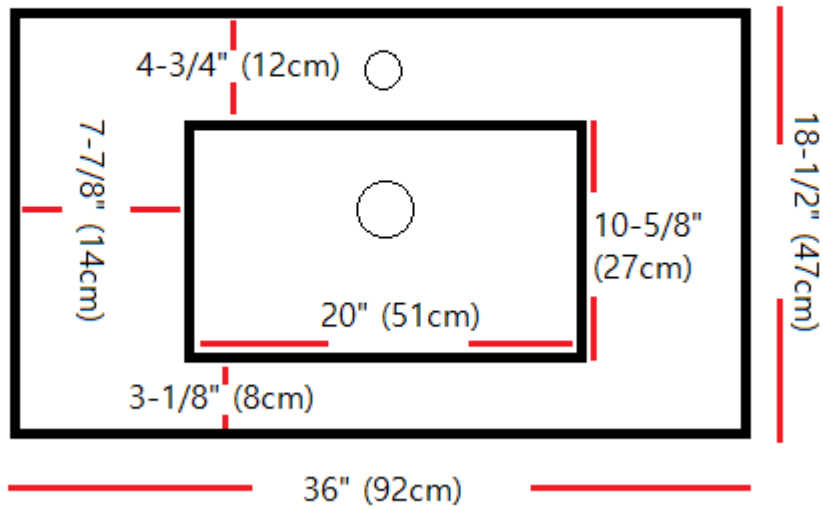

Vanities Porcelain Tops Specs

36" Porcelain Top

BAGNO
ITALIA

Item NO.

PETRA - 36"

Version

V1

Company