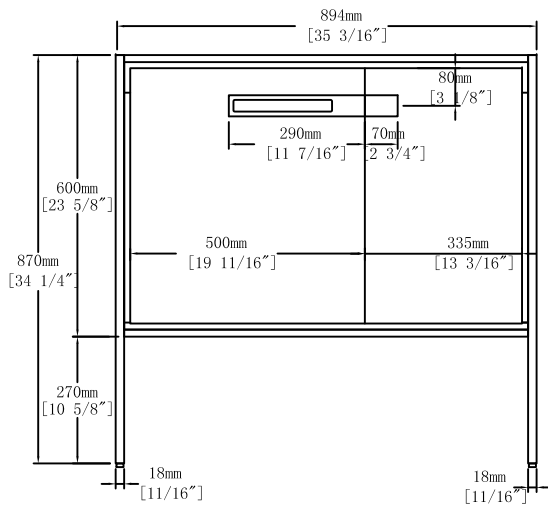

Vanities Porcelain Tops Specs

36" Porcelain Top

BAGNO
ITALIA

Item NO.

PETRA - 36"

Version

V1

Company