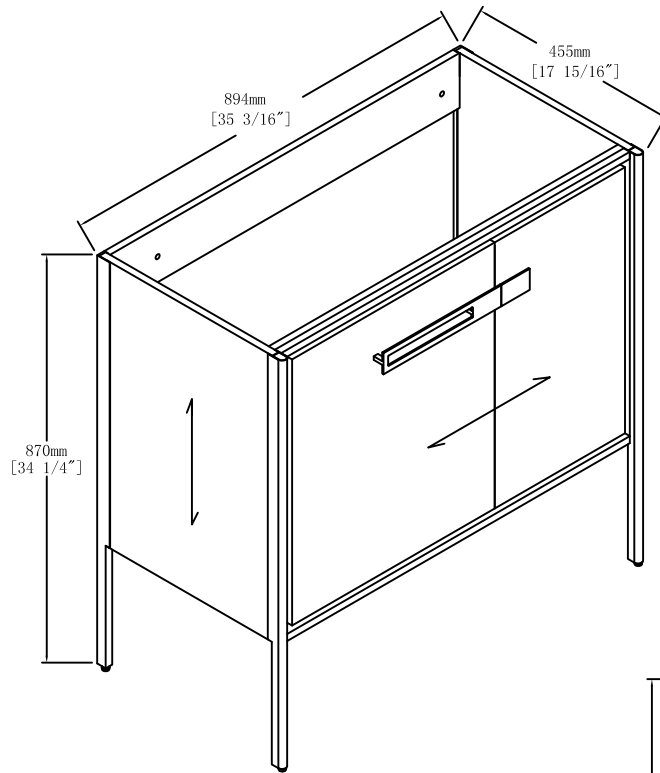

Vanities Porcelain Tops Specs

36" Porcelain Top

BAGNO
ITALIA

Item NO.

PETRA - 36"

Version

V1

Company