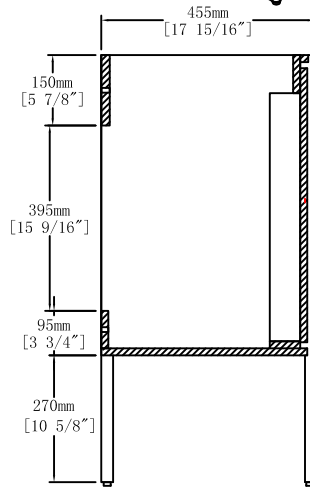

Vanities Porcelain Tops Specs

36" Porcelain Top

BAGNO
ITALIA

Item NO.

PETRA - 36"

Version

V1

Company