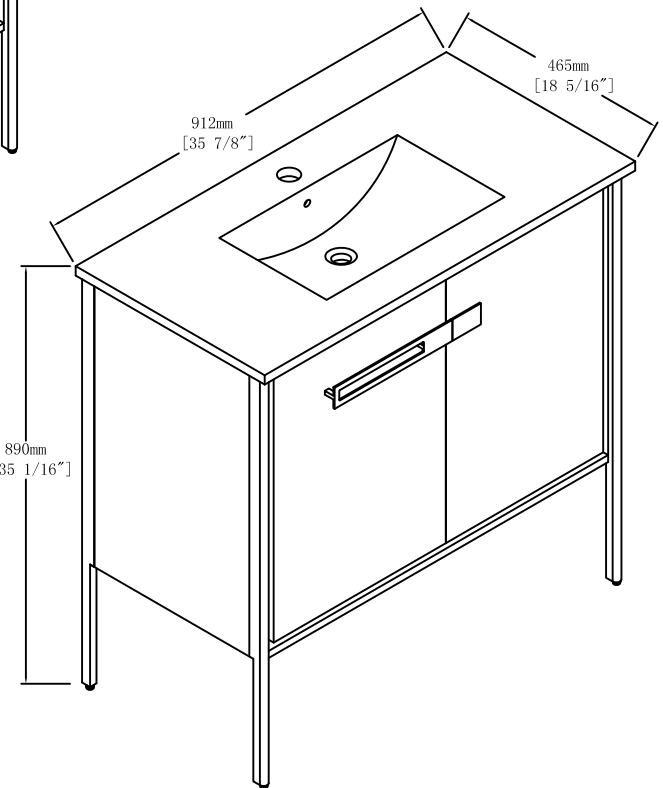

Vanities Porcelain Tops Specs

36" Porcelain Top

BAGNO
ITALIA

Item NO.

PETRA - 36"

Version

V1

Company