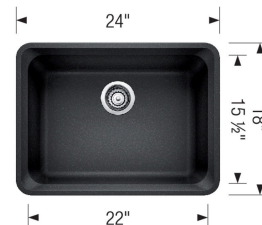

VISION U 1 SILGRANIT

Sink Specifications

| Colour | SKU |
|---------------|--------|
| Anthracite | 400492 |
| Café | 400494 |
| Truffle | 401146 |
| Cinder | 401400 |
| Biscuit | 401827 |
| Metallic Grey | 402098 |
| White | 402147 |
| Concrete Grey | 402289 |
| Black | 402629 |

Design and planning tips

- Min cabinet size: 27 in (685 mm)
- Bowl Depth: 8 in (205.0 mm)

Specifications:

Sink template, Installation instructions, 3½" (90 mm) stainless steel strainer(s) included, Limited Lifetime Warranty