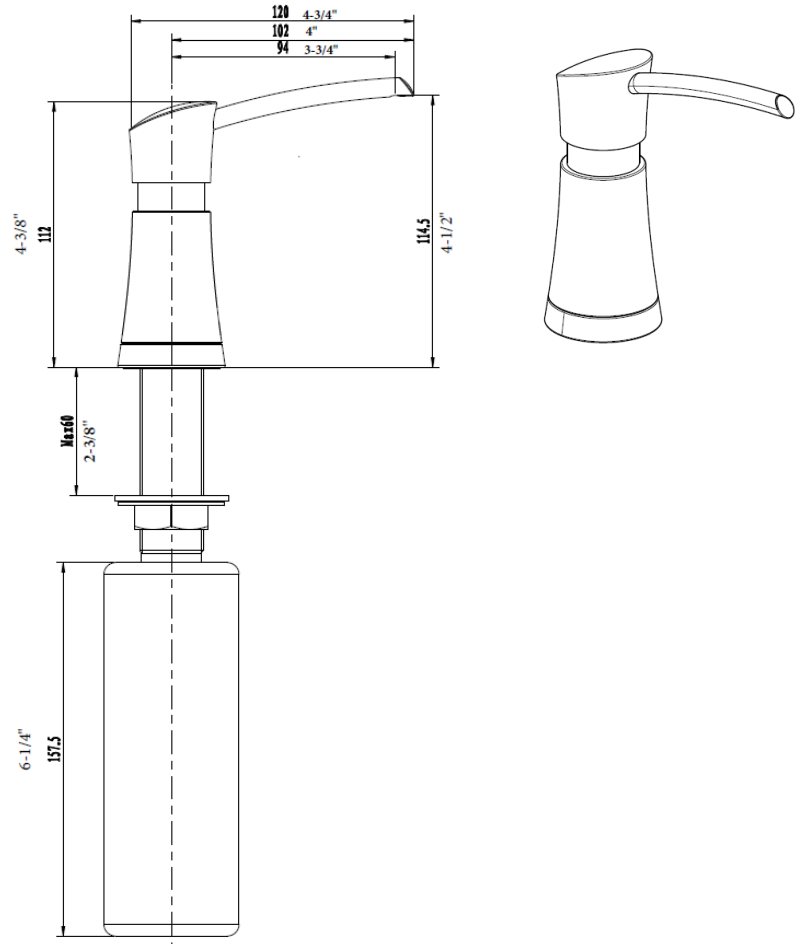

JOB INFORMATION

Job Name: _____

Contact: _____

Date Specified: _____

Specifier: _____

Contractor: _____

Model 442049 shown

NOMINAL DIMENSIONS

REACH	HEIGHT	TOTAL HEIGHT
4"	4-3/8"	4-3/4"

See next page for exploded parts drawing and parts list.

BLANCO AMERICA

800.451.5782

www.blancoamerica.com

© 2016 BLANCO AMERICA

1/16

SPEC-001

REPAIR PART GUIDE		
Num.	Description	Part #
1	Dispenser - Chrome	442140
1	Dispenser - Stainless	442144
2	Pump Kit	442141
3	Base Kit - Chrome	442142
3	Base Kit - Stainless	442145
4	Installation Kit	442143
5	Bottle	441963