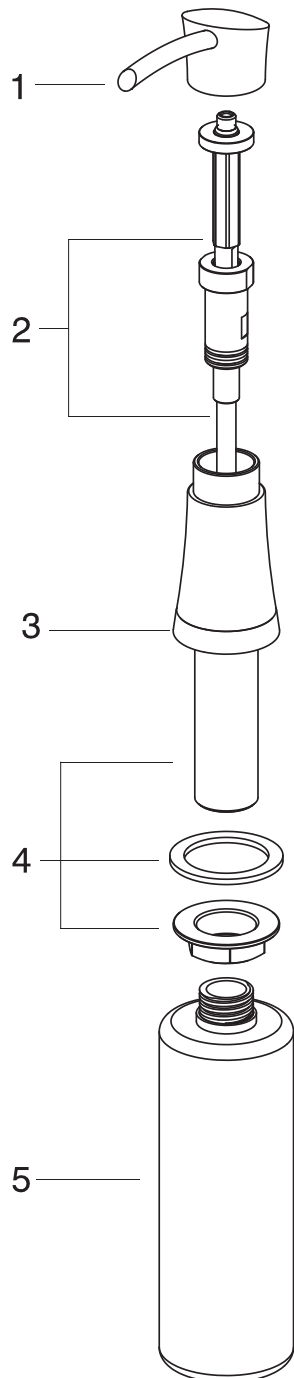

FEATURES

- Solid brass body
- Will fit all Blanco faucet holes
- Custom finishes match Blanco faucets
- Compliments the ARTONA faucet series
- 12 ounce capacity

COMPLIMENTS THESE FAUCETS:

- ARTONA Pull Down 2.2 gpm: 442025 CINDER & STAINLESS
- ARTONA Pull Down 1.5 gpm: 442033 CINDER & STAINLESS
- ARTONA Bar Faucet 2.2 gpm: 442041 CINDER & STAINLESS

JOB INFORMATION

Job Name: _____

Contact: _____

Date Specified: _____

Specifier: _____

Contractor: _____

Model 442049 shown

NOMINAL DIMENSIONS

REACH	HEIGHT	TOTAL HEIGHT
4"	4-3/8"	4-3/4"

See next page for exploded parts drawing and parts list.

BLANCO AMERICA

800.451.5782

www.blancoamerica.com

© 2016 BLANCO AMERICA

1/16

SPEC-001

REPAIR PART GUIDE		
Num.	Description	Part #
1	Dispenser - Chrome	442140
1	Dispenser - Stainless	442144
2	Pump Kit	442141
3	Base Kit - Chrome	442142
3	Base Kit - Stainless	442145
4	Installation Kit	442143
5	Bottle	441963