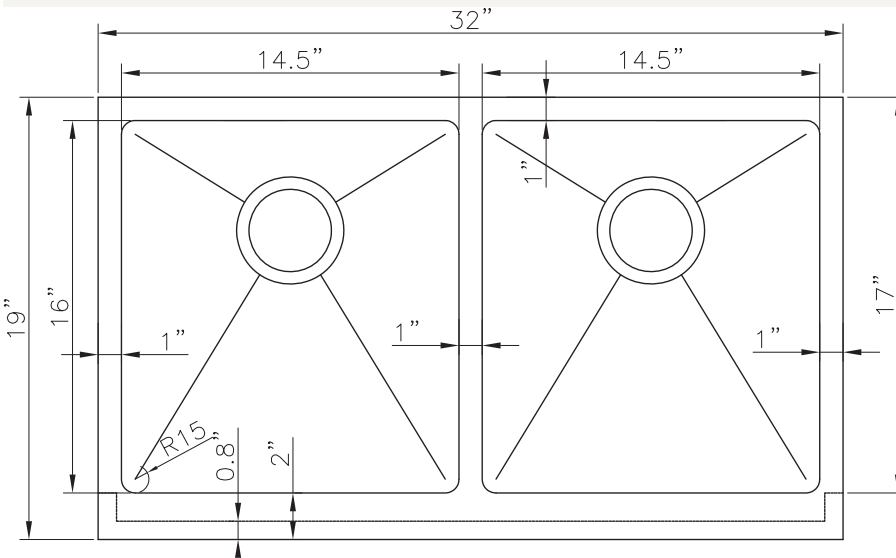

### Specifications:

- Handcrafted
- 316 Stainless Steel 16 Gauge
- 18/10 Chrome Nickel Content
- Bowl Corner Radius of 15 mm
- Undermount Clips
- Stainless Steel Strainer
- 10" Deep
- 9" Deep Apron

Outside: 32" x 19" x 10"  
Inside: 30" x 16" x 10"  
Bowl Size: 14.5" x 16" x 10"  
14.5" x 16" x 10"  
Minimum Cabinet Inside Size: 32"