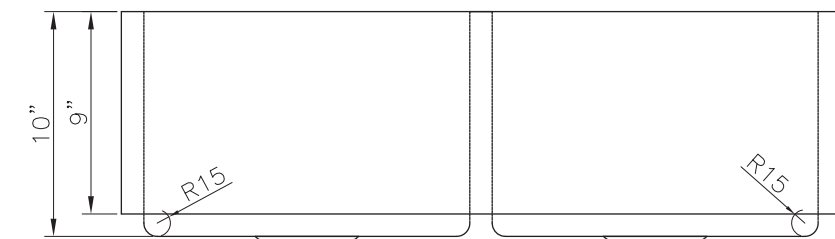

### Specifications:

- Handcrafted
- 316 Stainless Steel 16 Gauge
- 18/10 Chrome Nickel Content
- Bowl Corner Radius of 15 mm
- Undermount Clips
- Stainless Steel Strainer
- 10" Deep
- 9" Deep Apron

Outside: 32" x 19" x 10"  
Inside: 30" x 16" x 10"  
Bowl Size: 14.5" x 16" x 10"  
14.5" x 16" x 10"  
Minimum Cabinet Inside Size: 32"