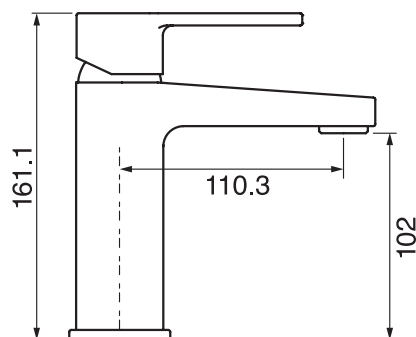

#15001D

Single hole basin faucet

Includes push drain
3/8" flexible supply hoses
1.5 GPM (5.7 L/min.)

Finish: Chrome (#99)