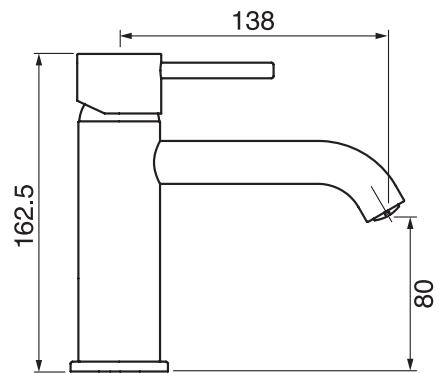

## Tech 2.0 #20102D

Single hole basin faucet

Includes push drain  
3/8" flexible supply hose  
1.5 GPM (5.7 L/min.)

Finish: Chrome (#99)