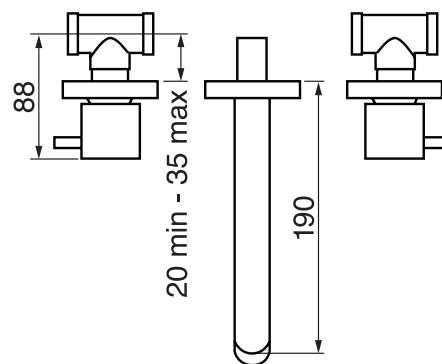

Tech 2.0 #20123

Wall mount widespread basin faucet

Drain not included
1.5 GPM (5.7 L/min.)

Finish: Chrome (#99)