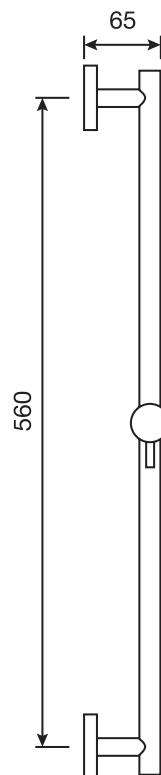

## TECH 2.0 #20SD32

Round Shower Design – 2 outlets  
Système de douche design rond – 2 sorties

 .99 Chrome

## #6018

18" shower arm with round flange

1/2" Male NPT inlet  
Sliding flange

Finish: Chrome (#99)

## #6026

8" round thin rain head

4 mm in thickness  
Easy clean nozzles  
High polished stainless steel  
2.5 GPM (9.5 L/min.)

Finish: Chrome (#99)

## Razz #75147

Shower rail kit

Includes bar, hose and hand shower  
3 position spray with massage  
Easy clean nozzles  
Flow restricted to 1.5 GPM (5.7 L/min.)

Finish: Matt Black (#175)