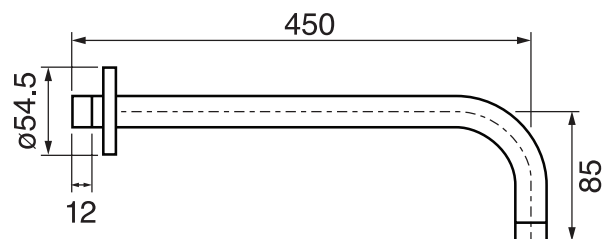

## TECH 2.0 #20SD32

Round Shower Design – 2 outlets  
Système de douche design rond – 2 sorties

 .99 Chrome

## #6018

18" shower arm with round flange

1/2" Male NPT inlet  
Sliding flange

Finish: Chrome (#99)

## #6026

8" round thin rain head

4 mm in thickness  
Easy clean nozzles  
High polished stainless steel  
2.5 GPM (9.5 L/min.)

Finish: Chrome (#99)