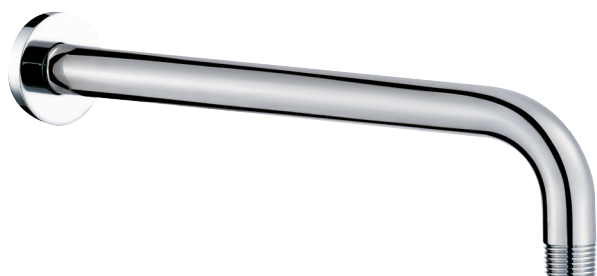

## TECH 2.0 #20SD32

Round Shower Design – 2 outlets  
Système de douche design rond – 2 sorties

 .99 Chrome

## #6018

18" shower arm with round flange

1/2" Male NPT inlet  
Sliding flange

Finish: Chrome (#99)

## #6026

8" round thin rain head

4 mm in thickness  
Easy clean nozzles  
High polished stainless steel  
2.5 GPM (9.5 L/min.)

Finish: Chrome (#99)

## Razz #75147

Shower rail kit

Includes bar, hose and hand shower  
3 position spray with massage  
Easy clean nozzles  
Flow restricted to 1.5 GPM (5.7 L/min.)

Finish: Matt Black (#175)