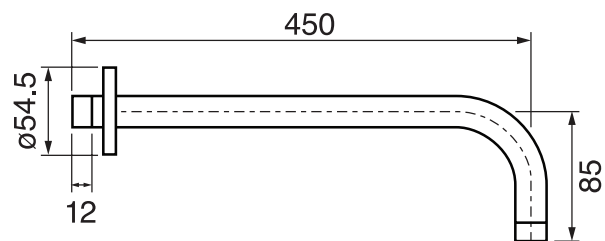

## TECH 2.0 #20SD35

Round Shower Design – 2 outlets  
Système de douche design rond – 2 sorties

 .99 Chrome

## #6018

18" shower arm with round flange

1/2" Male NPT inlet  
Sliding flange

Finish: Chrome (#99)