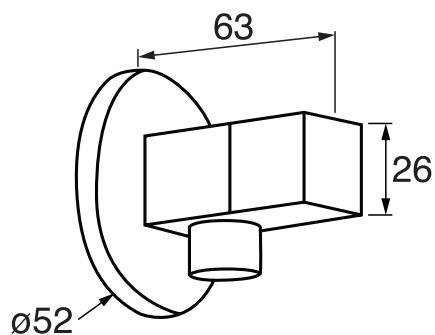

## #6128SR

Square supply elbow with shut off

Round flange  
Brass, chrome plated  
1/2" male NPT inlet  
Sliding flange

Finish: Chrome (#99)

## #4912

8" round tub spout

25mm diameter  
1/2" male NPT inlet  
Sliding flange

Finish: Chrome (#99)