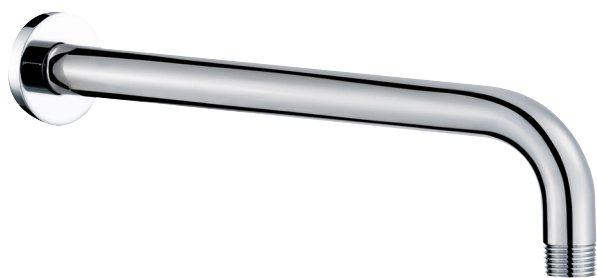

## TECH 2.0 #20SD35

Round Shower Design – 2 outlets  
Système de douche design rond – 2 sorties

 .99 Chrome

## #6018

18" shower arm with round flange

1/2" Male NPT inlet  
Sliding flange

Finish: Chrome (#99)

## #6026

8" round thin rain head

4 mm in thickness  
Easy clean nozzles  
High polished stainless steel  
2.5 GPM (9.5 L/min.)

Finish: Chrome (#99)

## Razz #75147

Shower rail kit

Includes bar, hose and hand shower  
3 position spray with massage  
Easy clean nozzles  
Flow restricted to 1.5 GPM (5.7 L/min.)

Finish: Matt Black (#175)