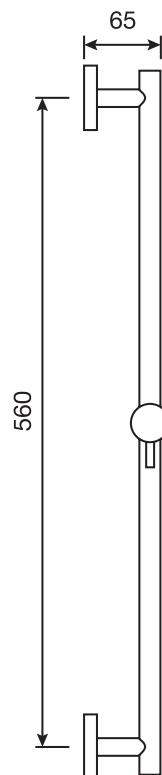

Razz #75147

Shower rail kit

Includes bar, hose and hand shower
3 position spray with massage
Easy clean nozzles
Flow restricted to 1.5 GPM (5.7 L/min.)

Finish: Matt Black (#175)