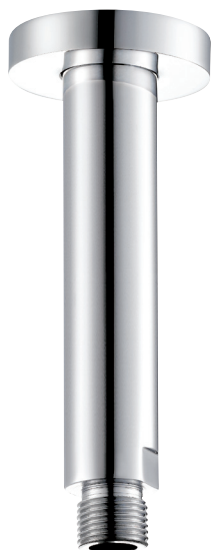

CaBano

Specs Sheet
Fiche technique

TECH 2.0 #20SD57C

Round Shower Design – 2 outlets
Système de douche design rond – 2 sorties

 .99 Chrome

#6006

6" ceiling arm with round flange

1/2" Male NPT inlet
Sliding flange

Finish: Chrome (#99)

#6026

8" round thin rain head

4 mm in thickness
Easy clean nozzles
High polished stainless steel
2.5 GPM (9.5 L/min.)

Finish: Chrome (#99)

Razz #75147

Shower rail kit

Includes bar, hose and hand shower
3 position spray with massage
Easy clean nozzles
Flow restricted to 1.5 GPM (5.7 L/min.)

Finish: Matt Black (#175)

360 #6037

Round wall supply elbow

1/2" male NPT inlet
Sliding flange

Finish: Chrome (#99)