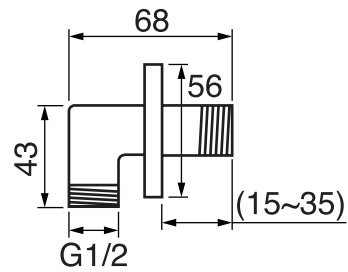

CaBano

Specs Sheet
Fiche technique

TECH 2.0 #20SD57C

Round Shower Design – 2 outlets
Système de douche design rond – 2 sorties

 .99 Chrome

#6006

6" ceiling arm with round flange

1/2" Male NPT inlet
Sliding flange

Finish: Chrome (#99)

#6026

8" round thin rain head

4 mm in thickness
Easy clean nozzles
High polished stainless steel
2.5 GPM (9.5 L/min.)

Finish: Chrome (#99)

Razz #75147

Shower rail kit

Includes bar, hose and hand shower
3 position spray with massage
Easy clean nozzles
Flow restricted to 1.5 GPM (5.7 L/min.)

Finish: Matt Black (#175)

360 #6037

Round wall supply elbow

1/2" male NPT inlet
Sliding flange

Finish: Chrome (#99)