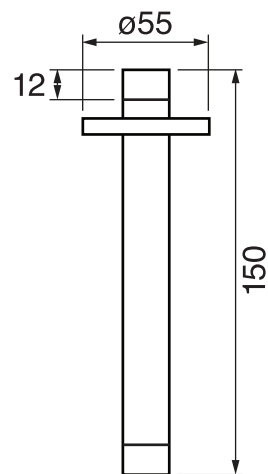

CaBano

Specs Sheet
Fiche technique

TECH 2.0 #20SD57C

Round Shower Design – 2 outlets
Système de douche design rond – 2 sorties

 .99 Chrome

#6006

6" ceiling arm with round flange

1/2" Male NPT inlet
Sliding flange

Finish: Chrome (#99)

#6026

8" round thin rain head

4 mm in thickness
Easy clean nozzles
High polished stainless steel
2.5 GPM (9.5 L/min.)

Finish: Chrome (#99)

Razz #75147

Shower rail kit

Includes bar, hose and hand shower
3 position spray with massage
Easy clean nozzles
Flow restricted to 1.5 GPM (5.7 L/min.)

Finish: Matt Black (#175)

360 #6037

Round wall supply elbow

1/2" male NPT inlet
Sliding flange

Finish: Chrome (#99)