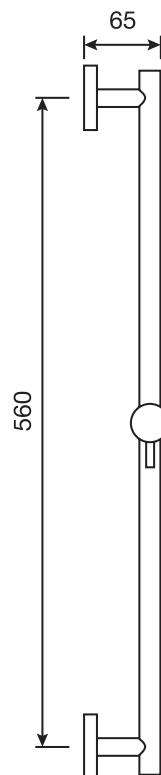

CaBano

Specs Sheet
Fiche technique

TECH 2.0 #20SD57C

Round Shower Design – 2 outlets
Système de douche design rond – 2 sorties

 .99 Chrome

#6006

6" ceiling arm with round flange

1/2" Male NPT inlet
Sliding flange

Finish: Chrome (#99)

#6026

8" round thin rain head

4 mm in thickness
Easy clean nozzles
High polished stainless steel
2.5 GPM (9.5 L/min.)

Finish: Chrome (#99)

Razz #75147

Shower rail kit

Includes bar, hose and hand shower
3 position spray with massage
Easy clean nozzles
Flow restricted to 1.5 GPM (5.7 L/min.)

Finish: Matt Black (#175)

360 #6037

Round wall supply elbow

1/2" male NPT inlet
Sliding flange

Finish: Chrome (#99)