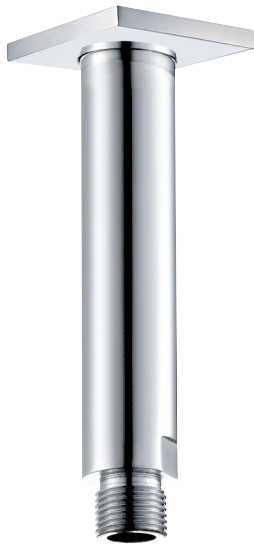

CaBano

Specs Sheet
Fiche technique

QUADRATO #21SD57C

Square Shower Design – 2 outlets
Système de douche design carré – 2 sorties

 .99 Chrome

#6007

6" ceiling arm with square flange

1/2" Male NPT inlet
Sliding flange

Finish: Chrome (#99)

#6076

8" square thin rain head

4 mm in thickness
Easy clean nozzles
High polished stainless steel
2.5 GPM (9.5 L/min.)

Finish: Chrome (#99)

Kuba #75112

Shower rail kit

Includes bar, hose and hand shower
Easy clean nozzles
Flow restricted to 1.5 GPM (5.7 L/min.)

Finish: Chrome (#99)

360 #6038

Square wall supply elbow

1/2" male NPT inlet
Sliding flange

Finish: Chrome (#99)