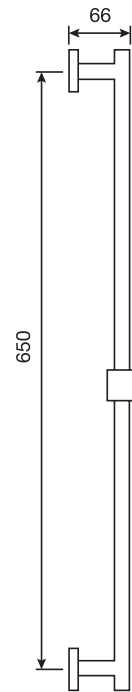

CaBano

Specs Sheet
Fiche technique

QUADRATO #21SD57C

Square Shower Design – 2 outlets
Système de douche design carré – 2 sorties

 .99 Chrome

#6007

6" ceiling arm with square flange

1/2" Male NPT inlet
Sliding flange

Finish: Chrome (#99)

#6076

8" square thin rain head

4 mm in thickness
Easy clean nozzles
High polished stainless steel
2.5 GPM (9.5 L/min.)

Finish: Chrome (#99)

Kuba #75112

Shower rail kit

Includes bar, hose and hand shower
Easy clean nozzles
Flow restricted to 1.5 GPM (5.7 L/min.)

Finish: Chrome (#99)

360 #6038

Square wall supply elbow

1/2" male NPT inlet
Sliding flange

Finish: Chrome (#99)