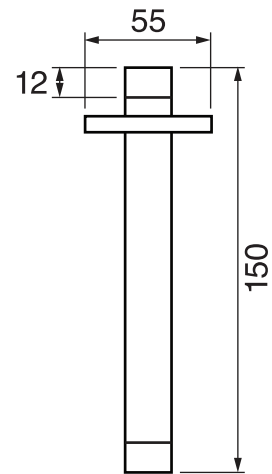

CaBano

Specs Sheet
Fiche technique

QUADRATO #21SD57C

Square Shower Design – 2 outlets
Système de douche design carré – 2 sorties

 .99 Chrome

#6007

6" ceiling arm with square flange

1/2" Male NPT inlet
Sliding flange

Finish: Chrome (#99)

#6076

8" square thin rain head

4 mm in thickness
Easy clean nozzles
High polished stainless steel
2.5 GPM (9.5 L/min.)

Finish: Chrome (#99)

Kuba #75112

Shower rail kit

Includes bar, hose and hand shower
Easy clean nozzles
Flow restricted to 1.5 GPM (5.7 L/min.)

Finish: Chrome (#99)

360 #6038

Square wall supply elbow

1/2" male NPT inlet
Sliding flange

Finish: Chrome (#99)