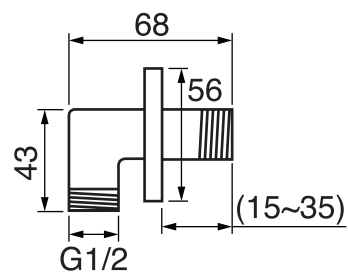

CaBano

Specs Sheet
Fiche technique

QUADRATO #21SD57C

Square Shower Design – 2 outlets
Système de douche design carré – 2 sorties

 .99 Chrome

#6007

6" ceiling arm with square flange

1/2" Male NPT inlet
Sliding flange

Finish: Chrome (#99)

#6076

8" square thin rain head

4 mm in thickness
Easy clean nozzles
High polished stainless steel
2.5 GPM (9.5 L/min.)

Finish: Chrome (#99)

Kuba #75112

Shower rail kit

Includes bar, hose and hand shower
Easy clean nozzles
Flow restricted to 1.5 GPM (5.7 L/min.)

Finish: Chrome (#99)

360 #6038

Square wall supply elbow

1/2" male NPT inlet
Sliding flange

Finish: Chrome (#99)