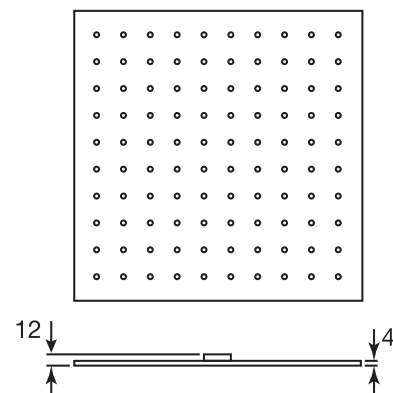

CaBano

Specs Sheet
Fiche technique

QUADRATO #21SD57C

Square Shower Design – 2 outlets
Système de douche design carré – 2 sorties

 .99 Chrome

#6007

6" ceiling arm with square flange

1/2" Male NPT inlet
Sliding flange

Finish: Chrome (#99)

#6076

8" square thin rain head

4 mm in thickness
Easy clean nozzles
High polished stainless steel
2.5 GPM (9.5 L/min.)

Finish: Chrome (#99)

Kuba #75112

Shower rail kit

Includes bar, hose and hand shower
Easy clean nozzles
Flow restricted to 1.5 GPM (5.7 L/min.)

Finish: Chrome (#99)

360 #6038

Square wall supply elbow

1/2" male NPT inlet
Sliding flange

Finish: Chrome (#99)